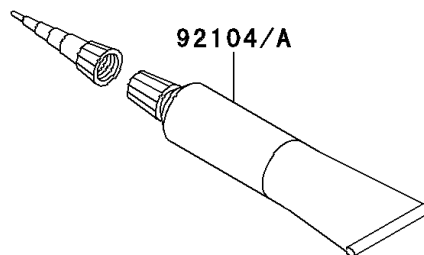

2014 NINJA® 300 PARTS DIAGRAM

Owner's Tools

F2810

2014 NINJA® 300 PARTS LIST

Owner's Tools

ITEM NAME	PART NUMBER	QUANTITY
TOOL-KIT (Ref # 56007)	56007-0107	1
BAG,TOOL (Ref # 56008)	56008-0036	1
GASKET-LIQUID,TB1211F,CLEAR (Ref # 92104)	92104-0004	1
GASKET-LIQUID,TB1216B,BLACK (Ref # 92104A)	92104-1064	1
GRIP-SCREW DRIVER (Ref # 92106)	92106-0004	1
TOOL-DRIVER,#2PHILLIPS (Ref # 92107)	92107-0020	1
TOOL-WRENCH,HOOK (Ref # 92110)	92110-0040	1
TOOL-WRENCH,OPEN END,14X17 (Ref # 92110A)	92110-0057	1
TOOL-WRENCH,BOX END,24MM (Ref # 92110B)	92110-0066	1
TOOL-WRENCH,OPEN END,10X12 (Ref # 92110C)	92110-0564	1
TOOL-WRENCH,ALLEN,5MM (Ref # 92110D)	92110-0566	1
TOOL-WRENCH,ALLEN,4MM (Ref # 92110E)	92110-0567	1
TOOL-BAR,WRENCH (Ref # 92111)	92111-0008	1
TOOL-PLIERS (Ref # 92112)	92112-0007	1