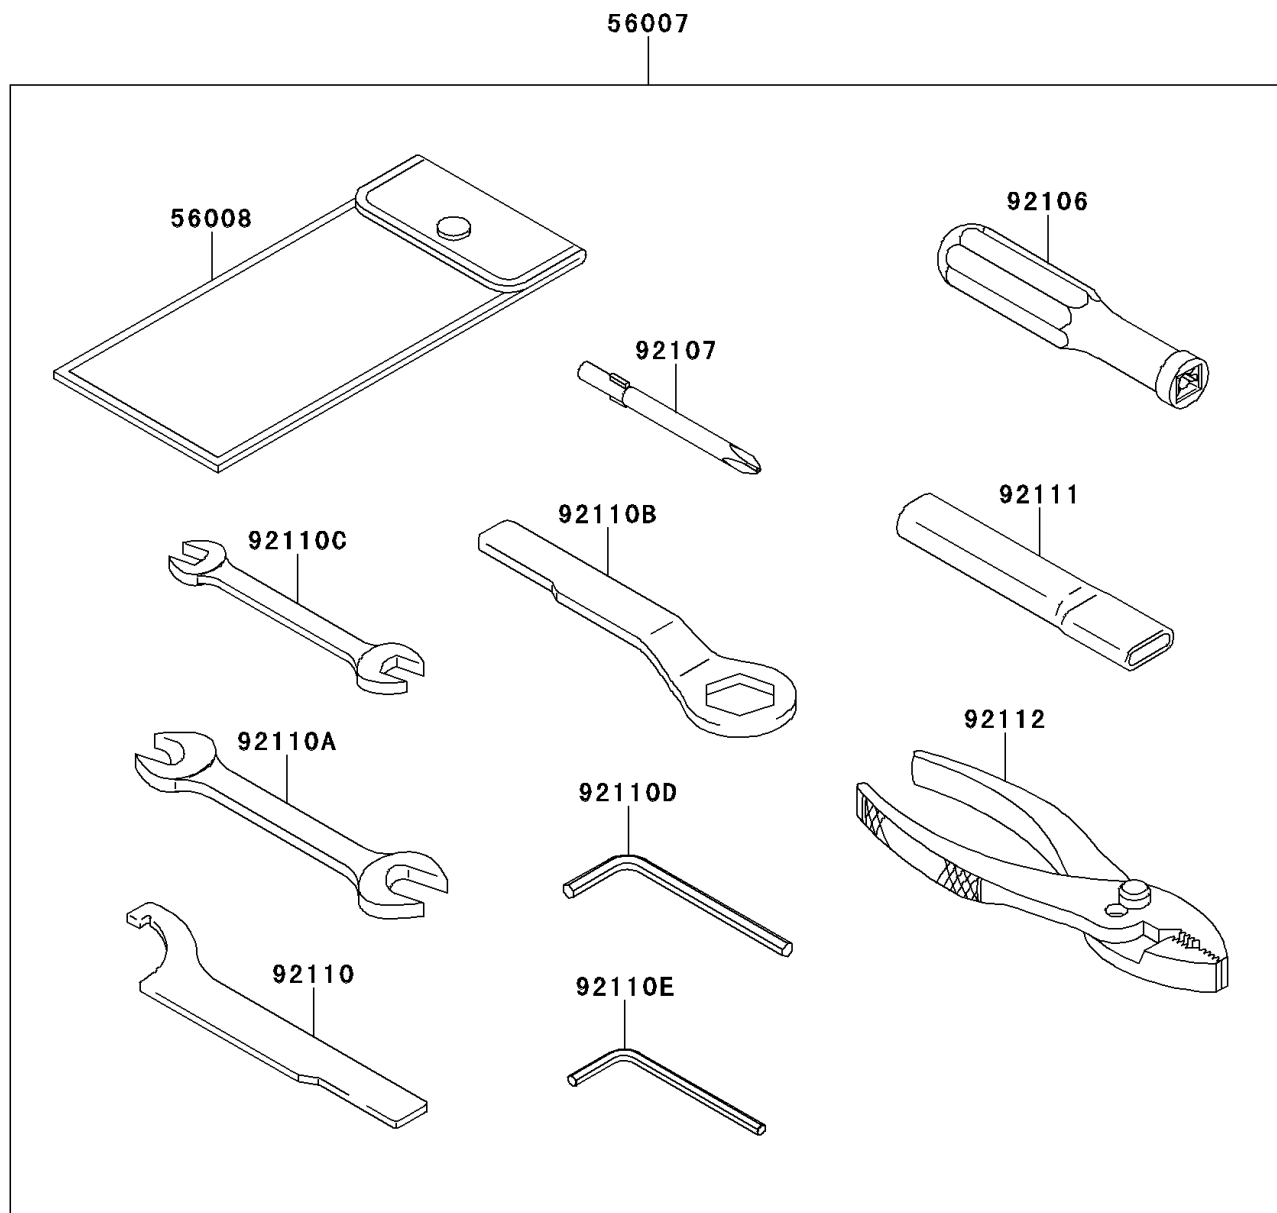

2014 NINJA® 300 PARTS DIAGRAM

Owner's Tools

F2810

2014 NINJA® 300 PARTS LIST

Owner's Tools

ITEM NAME	PART NUMBER	QUANTITY
TOOL-KIT (Ref # 56007)	56007-0107	1
BAG,TOOL (Ref # 56008)	56008-0036	1
GASKET-LIQUID,TB1211F,CLEAR (Ref # 92104)	92104-0004	1
GASKET-LIQUID,TB1216B,BLACK (Ref # 92104A)	92104-1064	1
GRIP-SCREW DRIVER (Ref # 92106)	92106-0004	1
TOOL-DRIVER,#2PHILLIPS (Ref # 92107)	92107-0020	1
TOOL-WRENCH,HOOK (Ref # 92110)	92110-0040	1
TOOL-WRENCH,OPEN END,14X17 (Ref # 92110A)	92110-0057	1
TOOL-WRENCH,BOX END,24MM (Ref # 92110B)	92110-0066	1
TOOL-WRENCH,OPEN END,10X12 (Ref # 92110C)	92110-0564	1
TOOL-WRENCH,ALLEN,5MM (Ref # 92110D)	92110-0566	1
TOOL-WRENCH,ALLEN,4MM (Ref # 92110E)	92110-0567	1
TOOL-BAR,WRENCH (Ref # 92111)	92111-0008	1
TOOL-PLIERS (Ref # 92112)	92112-0007	1