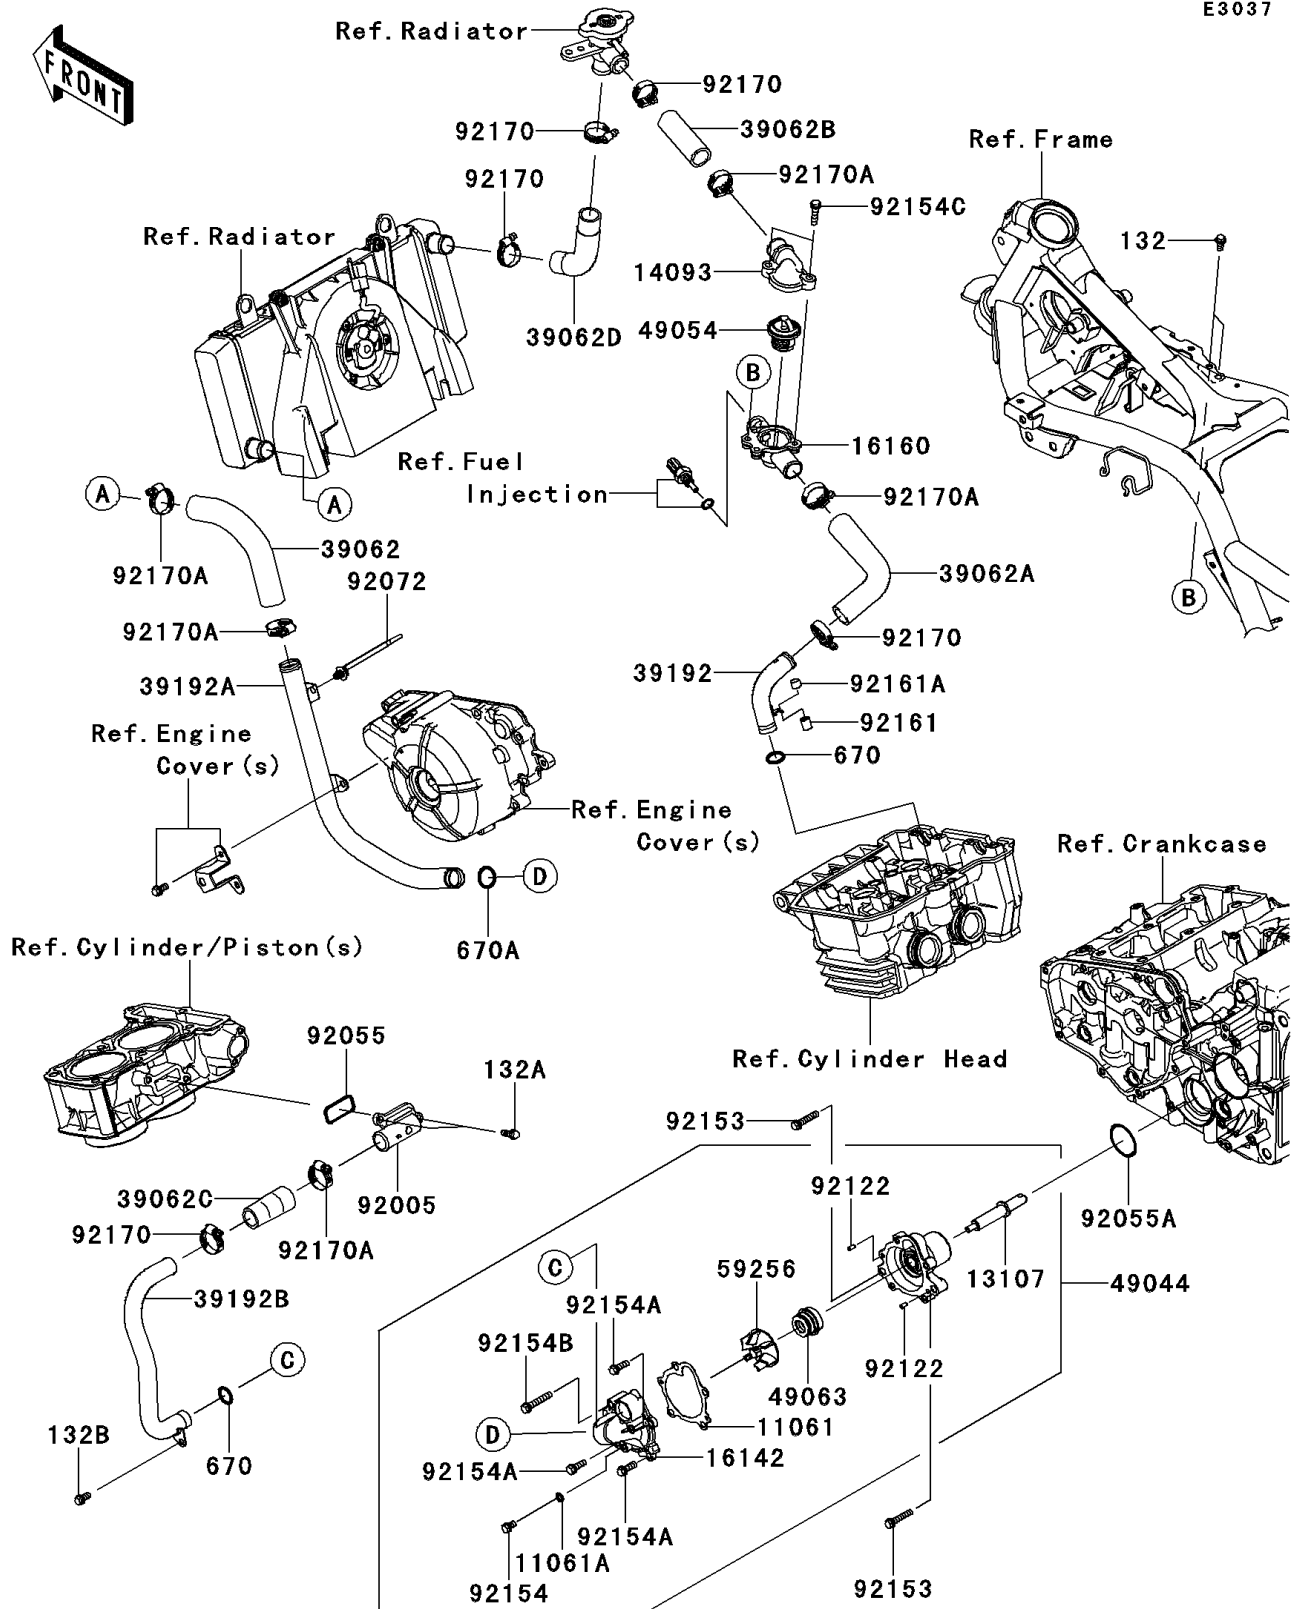

2014 NINJA® 300 PARTS DIAGRAM

Water Pipe

E3037

2014 NINJA® 300 PARTS LIST

Water Pipe

ITEM NAME	PART NUMBER	QUANTITY
BOLT-FLANGED-SMALL,6X14 (Ref # 132)	132BA0614	1
BOLT-FLANGED-SMALL,6X16 (Ref # 132A)	132BA0616	1
BOLT-FLANGED-SMALL,6X12 (Ref # 132B)	132BB0612	1
O RING,16MM (Ref # 670)	670B2016	1
O RING,18MM (Ref # 670A)	670B2018	1
GASKET (Ref # 11061)	11061-0795	1
GASKET,DRAIN (Ref # 11061A)	11061-0875	1
SHAFT (Ref # 13107)	13107-0742	1
COVER,THERMOSTAT (Ref # 14093)	14093-0010	1
COVER-PUMP (Ref # 16142)	16142-0708	1
BODY,THERMO,LWR (Ref # 16160)	16160-0754	1
HOSE-COOLING,RAD.-W/P (Ref # 39062)	39062-0196	1
HOSE-COOLING,THERMO.-HEAD (Ref # 39062A)	39062-0337	1
HOSE-COOLING,THERMO.-CAP (Ref # 39062B)	39062-0338	1
HOSE-COOLING,W/P-CYLINDER (Ref # 39062C)	39062-0603	1
HOSE-COOLING,RAD.-CAP (Ref # 39062D)	39062-0607	1
PIPE-WATER (Ref # 39192)	39192-0131	1
PIPE-WATER,RAD.-W/P (Ref # 39192A)	39192-0564	1
PIPE-WATER,W/P-CYLINDER (Ref # 39192B)	39192-0565	1
PUMP-WATER (Ref # 49044)	49044-0554	1
THERMOSTAT (Ref # 49054)	49054-1056	1
SEAL-MECHANICAL,WATER (Ref # 49063)	49063-1055	1
IMPELLER (Ref # 59256)	59256-0554	1
FITTING,CYLINDER (Ref # 92005)	92005-0737	1
RING-O,2.4MM (Ref # 92055)	92055-0735	1
RING-O,34.4X3.1 (Ref # 92055A)	92055-0736	1
BAND (Ref # 92072)	92072-1414	1
ROLLER,4X8 (Ref # 92122)	92122-0557	1
BOLT,6X30 (Ref # 92153)	92153-0832	1

2014 NINJA® 300 PARTS LIST

Water Pipe

ITEM NAME	PART NUMBER	QUANTITY
BOLT,FLANGED,6X10 (Ref # 92154)	92154-0950	1
BOLT,FLANGED-SMALL,6X18 (Ref # 92154A)	92154-1062	1
BOLT,FLANGED-SMALL,6X35 (Ref # 92154B)	92154-1063	1
BOLT,FLANGED,6X25 (Ref # 92154C)	92154-1212	1
DAMPER,10X11.5 (Ref # 92161)	92161-0690	1
DAMPER,10X7.5 (Ref # 92161A)	92161-0691	1
CLAMP,COOLING HOSE (Ref # 92170)	92170-1033	1
CLAMP,HOSE,32MM (Ref # 92170A)	92170-1286	1