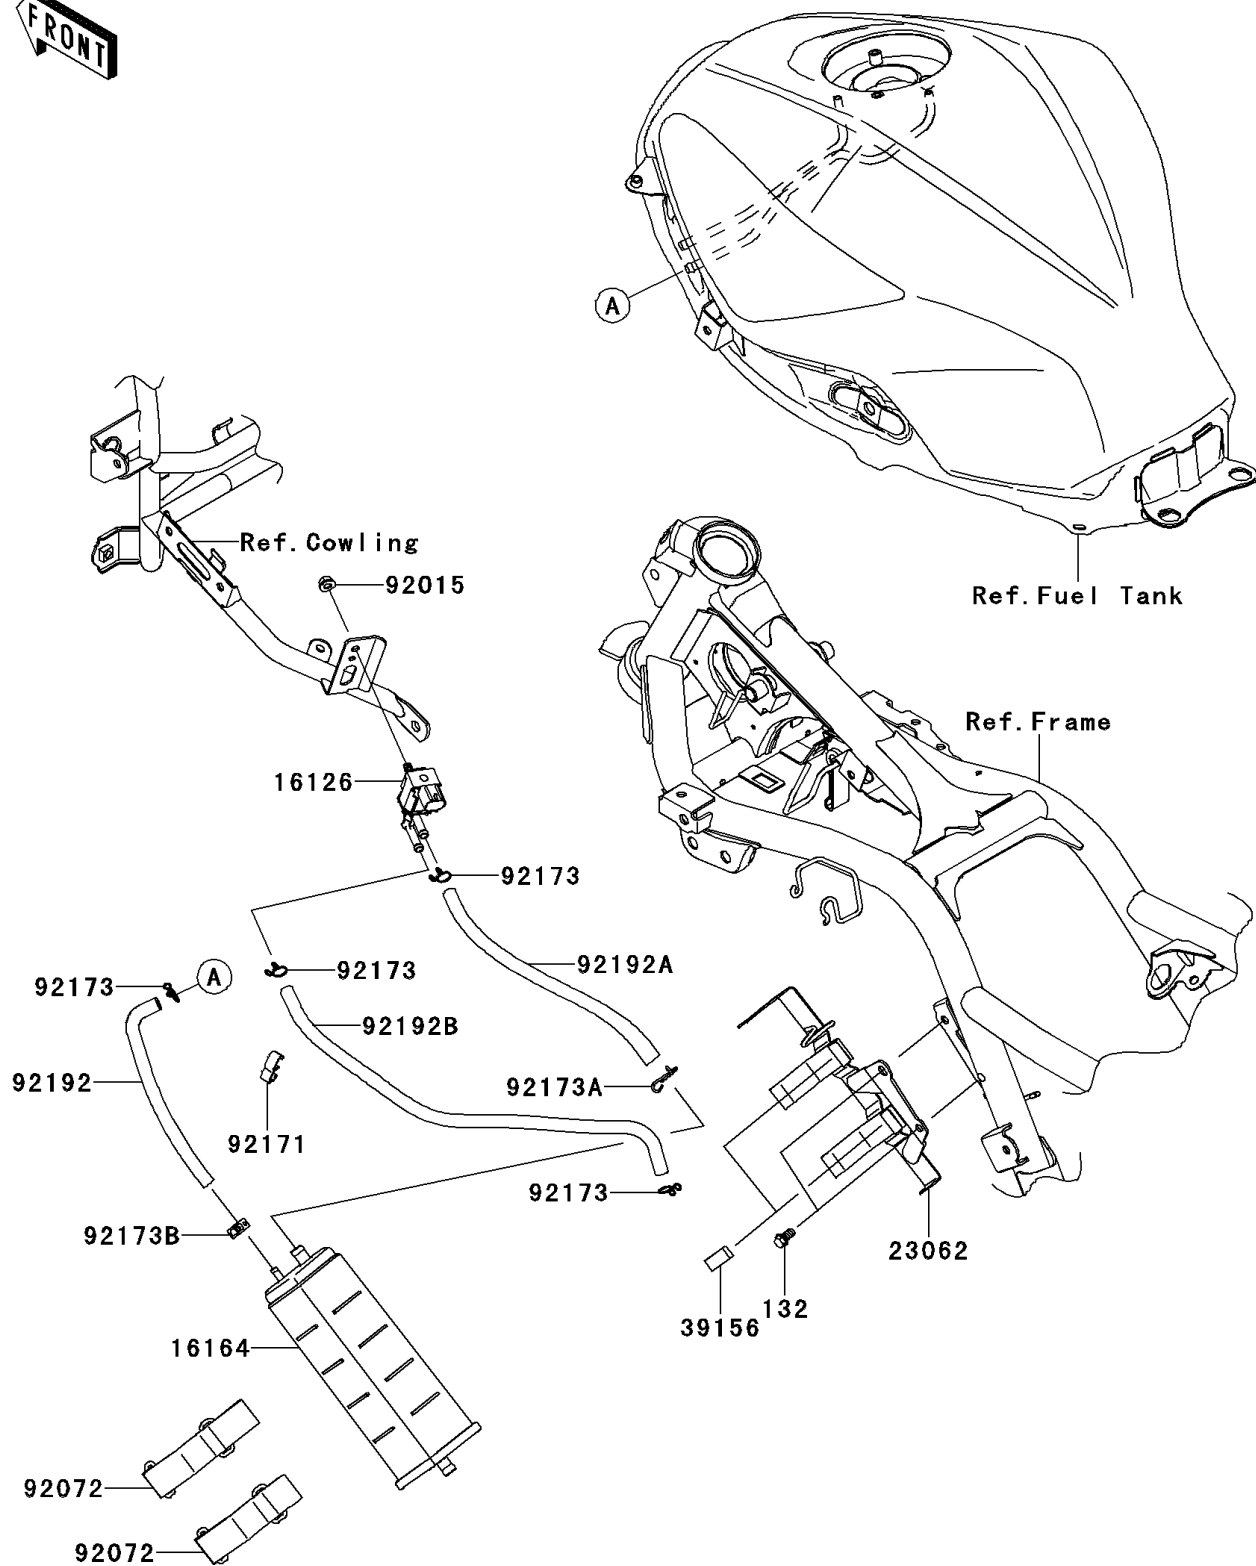

2014 NINJA® 300 PARTS DIAGRAM

Fuel Evaporative System(CA)

E1650

2014 NINJA® 300 PARTS LIST

Fuel Evaporative System(CA)

ITEM NAME	PART NUMBER	QUANTITY
BOLT-FLANGED-SMALL,6X12 (Ref # 132)	132BA0612	1
VALVE,SOLENOID (Ref # 16126)	16126-0705	1
CANISTER (Ref # 16164)	16164-0009	1
BRACKET-COMP,CANISTER (Ref # 23062)	23062-0742	1
PAD,10X30X4 (Ref # 39156)	39156-0927	1
NUT,FLANGED,6MM (Ref # 92015)	92015-1367	1
BAND,L=90 (Ref # 92072)	92072-0135	1
CLAMP (Ref # 92171)	92171-1184	1
CLAMP (Ref # 92173)	92173-0050	1
CLAMP,14MM (Ref # 92173A)	92173-0192	1
CLAMP (Ref # 92173B)	92173-1143	1
TUBE,TANK-CANISTER,BLUE (Ref # 92192)	92192-1098	1
TUBE,CANISTER-VALVE,GREEN (Ref # 92192A)	92192-1099	1
TUBE,VALVE-THB,GREEN (Ref # 92192B)	92192-1101	1