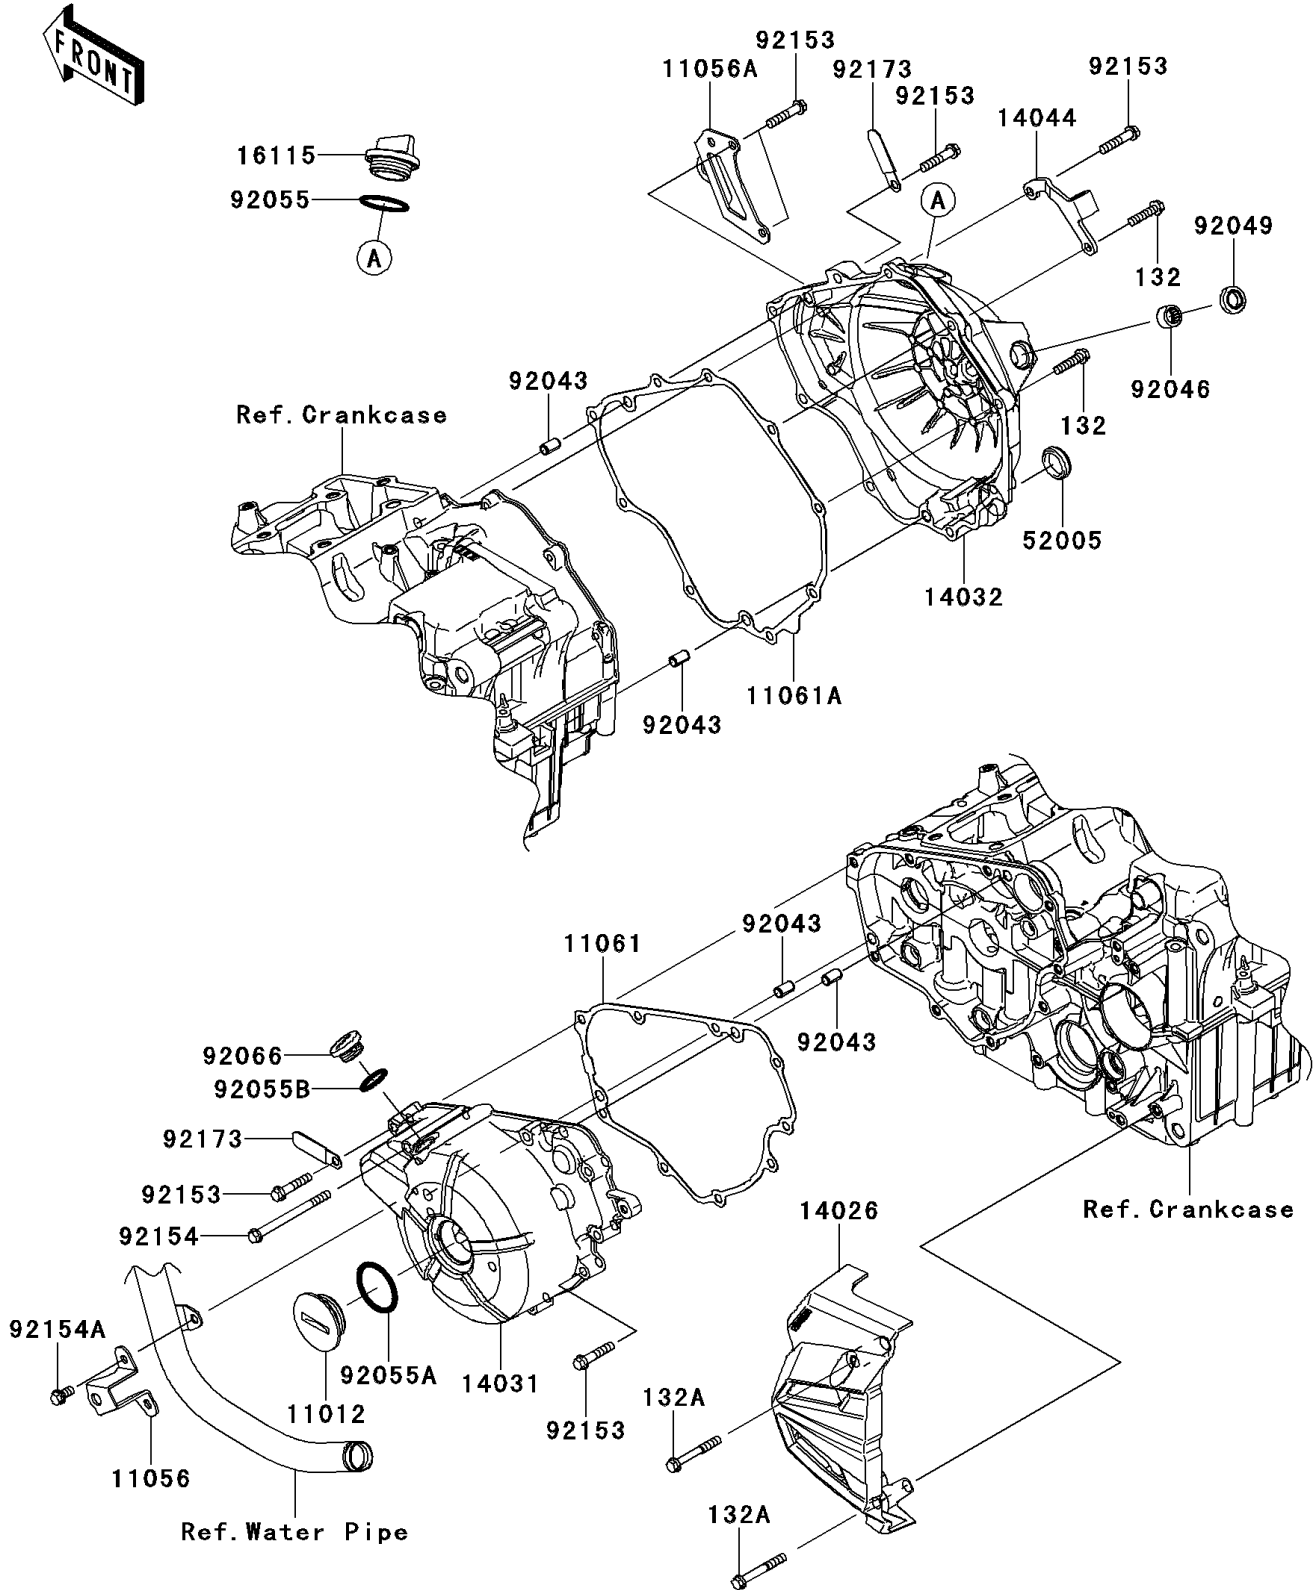

## 2014 NINJA® 300 PARTS DIAGRAM

Engine Cover(s)

E1431

## 2014 NINJA® 300 PARTS LIST

Engine Cover(s)

ITEM NAME	PART NUMBER	QUANTITY
BOLT-FLANGED-SMALL,6X25 (Ref # 132)	132BB0625	1
BOLT-FLANGED-SMALL,6X45 (Ref # 132A)	132BB0645	1
CAP (Ref # 11012)	11012-1362	1
BRACKET (Ref # 11056)	11056-1637	1
BRACKET (Ref # 11056A)	11056-1638	1
GASKET,GENERATOR COVER (Ref # 11061)	11061-0793	1
GASKET,CLUTCH COVER (Ref # 11061A)	11061-0854	1
COVER-CHAIN (Ref # 14026)	14026-0096	1
COVER-GENERATOR (Ref # 14031)	14031-0562	1
COVER-CLUTCH (Ref # 14032)	14032-0579	1
HOLDER-CABLE (Ref # 14044)	14044-0049	1
CAP-OIL FILLER (Ref # 16115)	16115-1068	1
GAUGE,OIL LEVEL (Ref # 52005)	52005-1009	1
PIN,6.2X8X14 (Ref # 92043)	92043-1263	1
BEARING-NEEDLE,HK1210FM (Ref # 92046)	92046-0034	1
SEAL-OIL (Ref # 92049)	92049-1560	1
RING-O,31.5X2.6 (Ref # 92055)	92055-049	1
RING-O,39.4X3.1 (Ref # 92055A)	92055-0734	1
RING-O,20X2 (Ref # 92055B)	92055-1146	1
PLUG (Ref # 92066)	92066-0748	1
BOLT,6X30 (Ref # 92153)	92153-0832	1
BOLT,FLANGED-SMALL,6X75 (Ref # 92154)	92154-0960	1
BOLT,FLANGED,6X12 (Ref # 92154A)	92154-1140	1
CLAMP,L=45 (Ref # 92173)	92173-0194	1