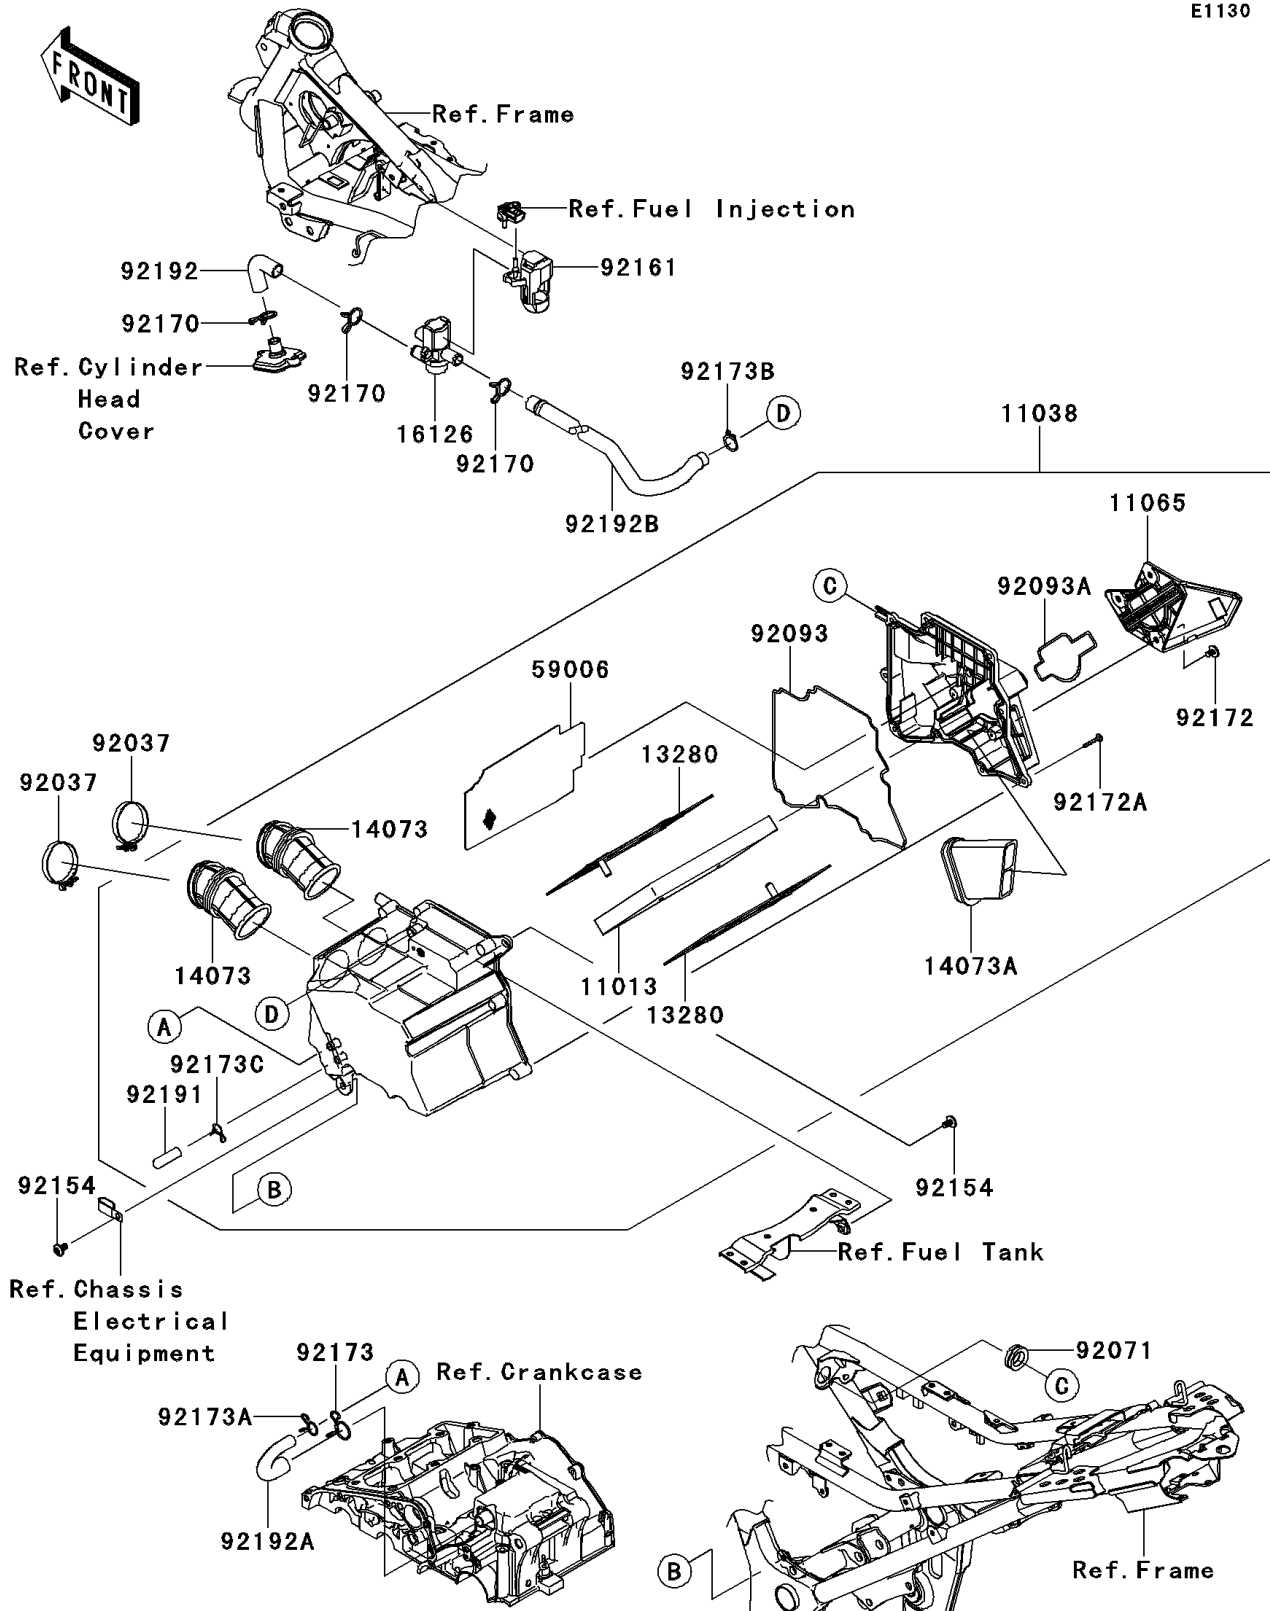

## 2014 NINJA® 300 PARTS DIAGRAM

Air Cleaner

E1130

## 2014 NINJA® 300 PARTS LIST

Air Cleaner

ITEM NAME	PART NUMBER	QUANTITY
ELEMENT-AIR FILTER (Ref # 11013)	11013-0020	1
CASE-ASSY-AIR FILTER (Ref # 11038)	11038-0035	1
CAP (Ref # 11065)	11065-0749	1
HOLDER,ELEMENT (Ref # 13280)	13280-0226	1
DUCT,THROTTLE BODY (Ref # 14073)	14073-0733	1
DUCT,INTAKE (Ref # 14073A)	14073-0762	1
VALVE,AIR CUT (Ref # 16126)	16126-0039	1
ARRESTER-FLAME (Ref # 59006)	59006-0014	1
CLAMP,55MM (Ref # 92037)	92037-1486	1
GROMMET (Ref # 92071)	92071-0709	1
SEAL,CASE-AIR FILTER (Ref # 92093)	92093-0078	1
SEAL,CAP (Ref # 92093A)	92093-0144	1
BOLT,SOCKET,6X12 (Ref # 92154)	92154-0951	1
DAMPER,ACV (Ref # 92161)	92161-1424	1
CLAMP (Ref # 92170)	92170-1017	1
SCREW,6X10 (Ref # 92172)	92172-0005	1
SCREW,TAPPING,5X25 (Ref # 92172A)	92172-0296	1
CLAMP,20MM (Ref # 92173)	92173-0190	1
CLAMP,14MM (Ref # 92173A)	92173-0192	1
CLAMP,18MM (Ref # 92173B)	92173-0193	1
CLAMP,11.6MM (Ref # 92173C)	92173-0198	1
TUBE,8X12X40 (Ref # 92191)	92191-1795	1
TUBE,ACV-HEAD (Ref # 92192)	92192-0902	1
TUBE,BREATHER (Ref # 92192A)	92192-1097	1
TUBE,ACV-A/C (Ref # 92192B)	92192-1231	1