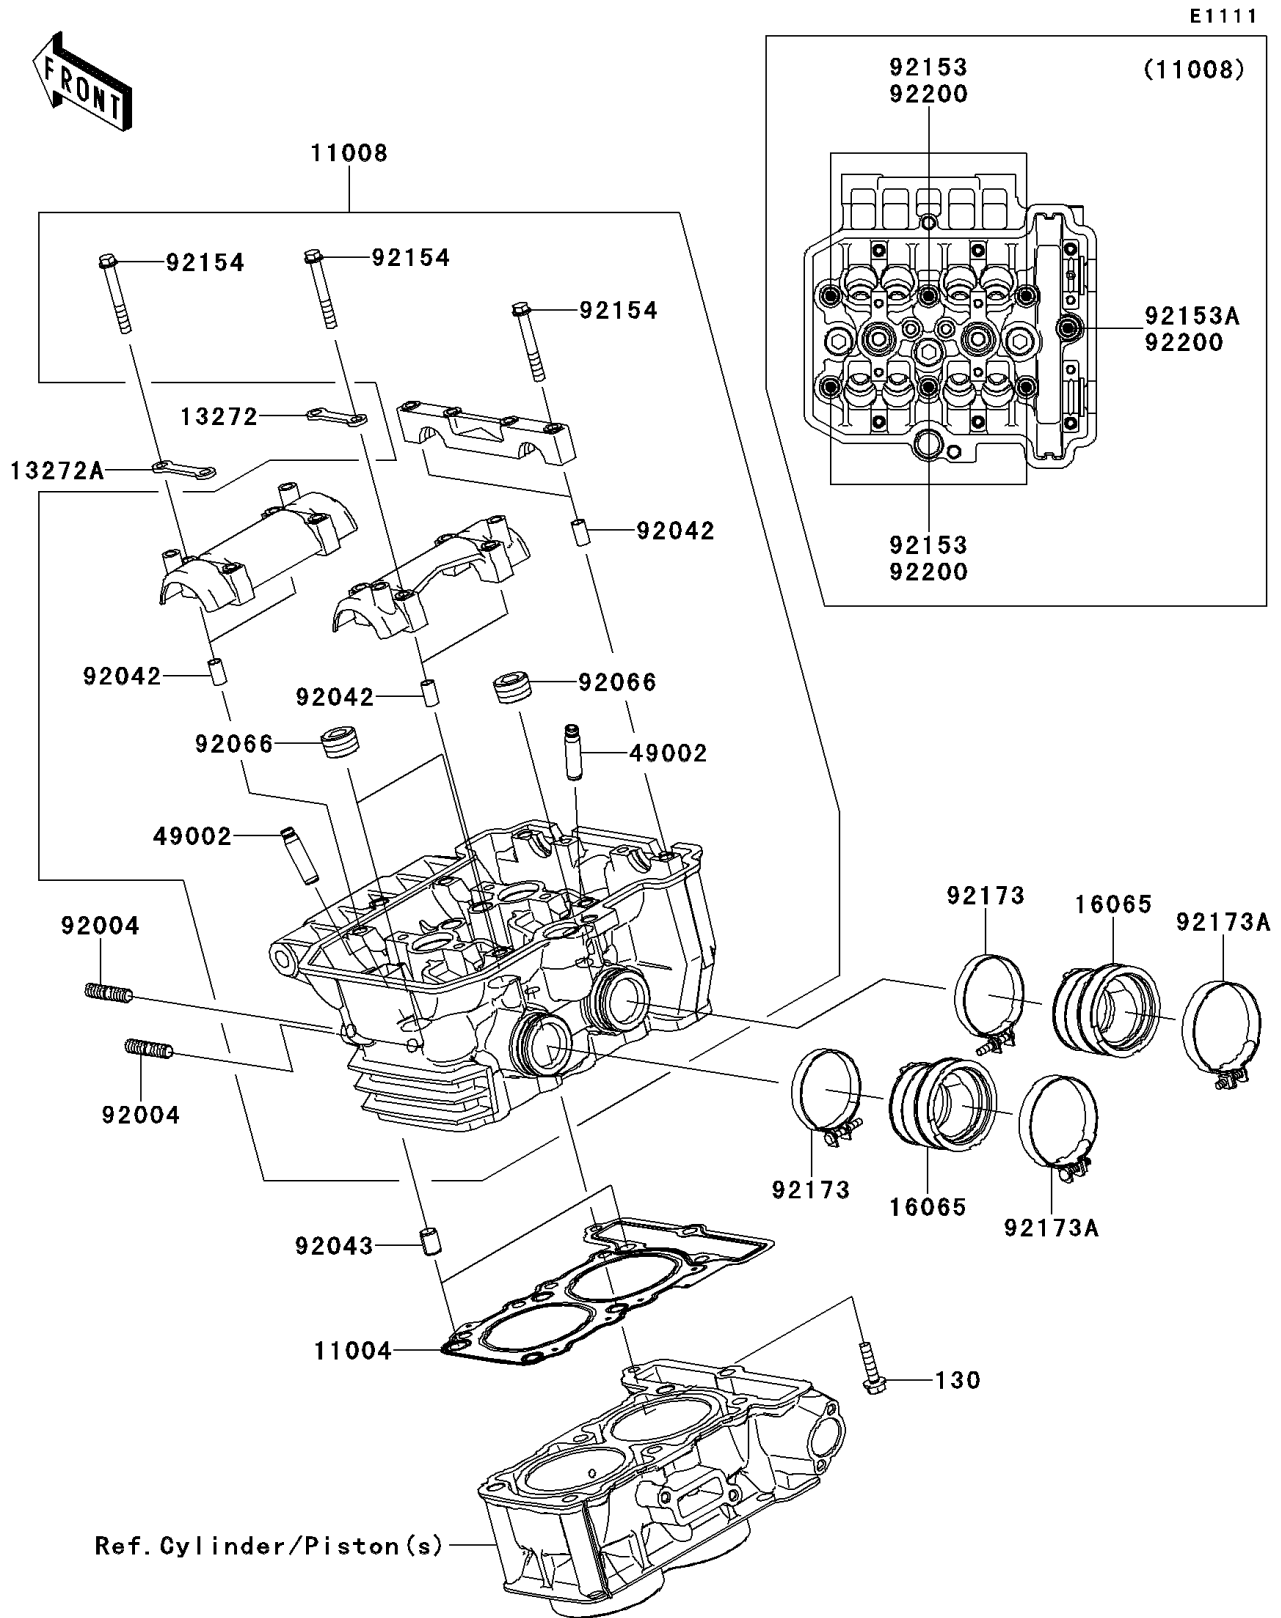

2014 NINJA® 300 PARTS DIAGRAM

Cylinder Head

2014 NINJA® 300 PARTS LIST

Cylinder Head

ITEM NAME	PART NUMBER	QUANTITY
BOLT-FLANGED,6X25 (Ref # 130)	130CB0625	1
GASKET-HEAD (Ref # 11004)	11004-0734	1
HEAD-COMP-CYLINDER (Ref # 11008)	11008-0747	1
PLATE,IN (Ref # 13272)	13272-0260	1
PLATE,EX (Ref # 13272A)	13272-0261	1
HOLDER-CARBURETOR (Ref # 16065)	16065-0119	1
GUIDE-VALVE (Ref # 49002)	49002-0009	1
STUD,8X22 (Ref # 92004)	92004-0040	1
PIN,DOWEL,6.3X8X14 (Ref # 92042)	92042-007	1
PIN,8.2X10X14 (Ref # 92043)	92043-1264	1
PLUG,PT1/2X12.5 (Ref # 92066)	92066-0002	1
BOLT,SOCKET,8X146 (Ref # 92153)	92153-1774	1
BOLT,SOCKET,8X115 (Ref # 92153A)	92153-1775	1
BOLT,6X45 (Ref # 92154)	92154-0246	1
CLAMP,47MM (Ref # 92173)	92173-0919	1
CLAMP,53MM (Ref # 92173A)	92173-0956	1
WASHER,8.5X18X1.6 (Ref # 92200)	92200-0860	1