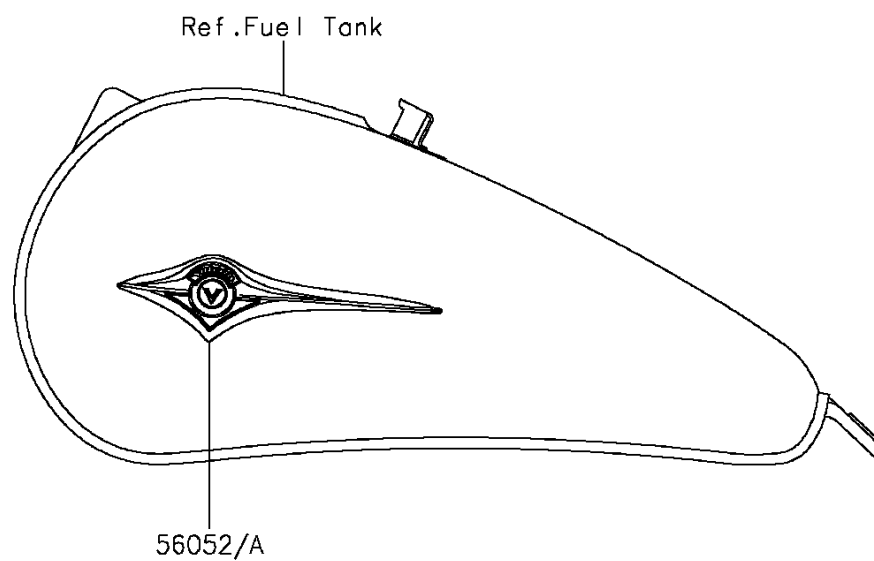

## 2014 PARTS DIAGRAM

Decals(Black)(BEF)

F2861

## 2014 PARTS LIST

Decals(Black)(BEF)

ITEM NAME	PART NUMBER	QUANTITY
MARK,SIDE COVER,KAWASAKI (Ref # 56050)	56050-1901	1
MARK,FUEL TANK,LH (Ref # 56052)	56052-0810	1
MARK,FUEL TANK,RH (Ref # 56052A)	56052-0811	1