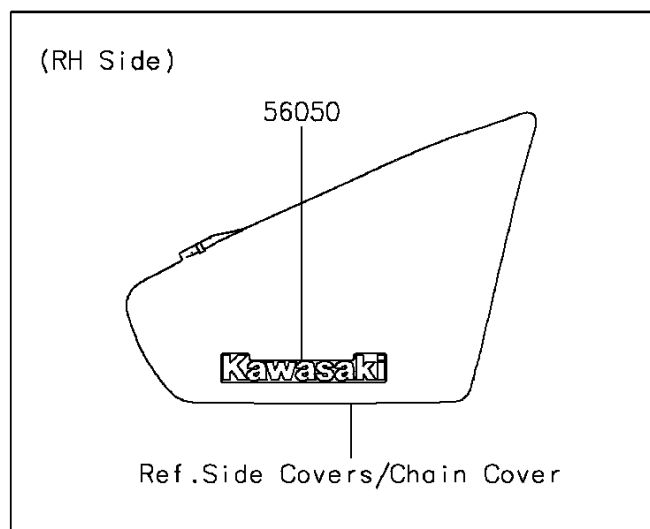

## 2014 PARTS DIAGRAM

Decals(Black)(BEF)

F2861

## 2014 PARTS LIST

Decals(Black)(BEF)

ITEM NAME	PART NUMBER	QUANTITY
MARK,SIDE COVER,KAWASAKI (Ref # 56050)	56050-1901	1
MARK,FUEL TANK,LH (Ref # 56052)	56052-0810	1
MARK,FUEL TANK,RH (Ref # 56052A)	56052-0811	1