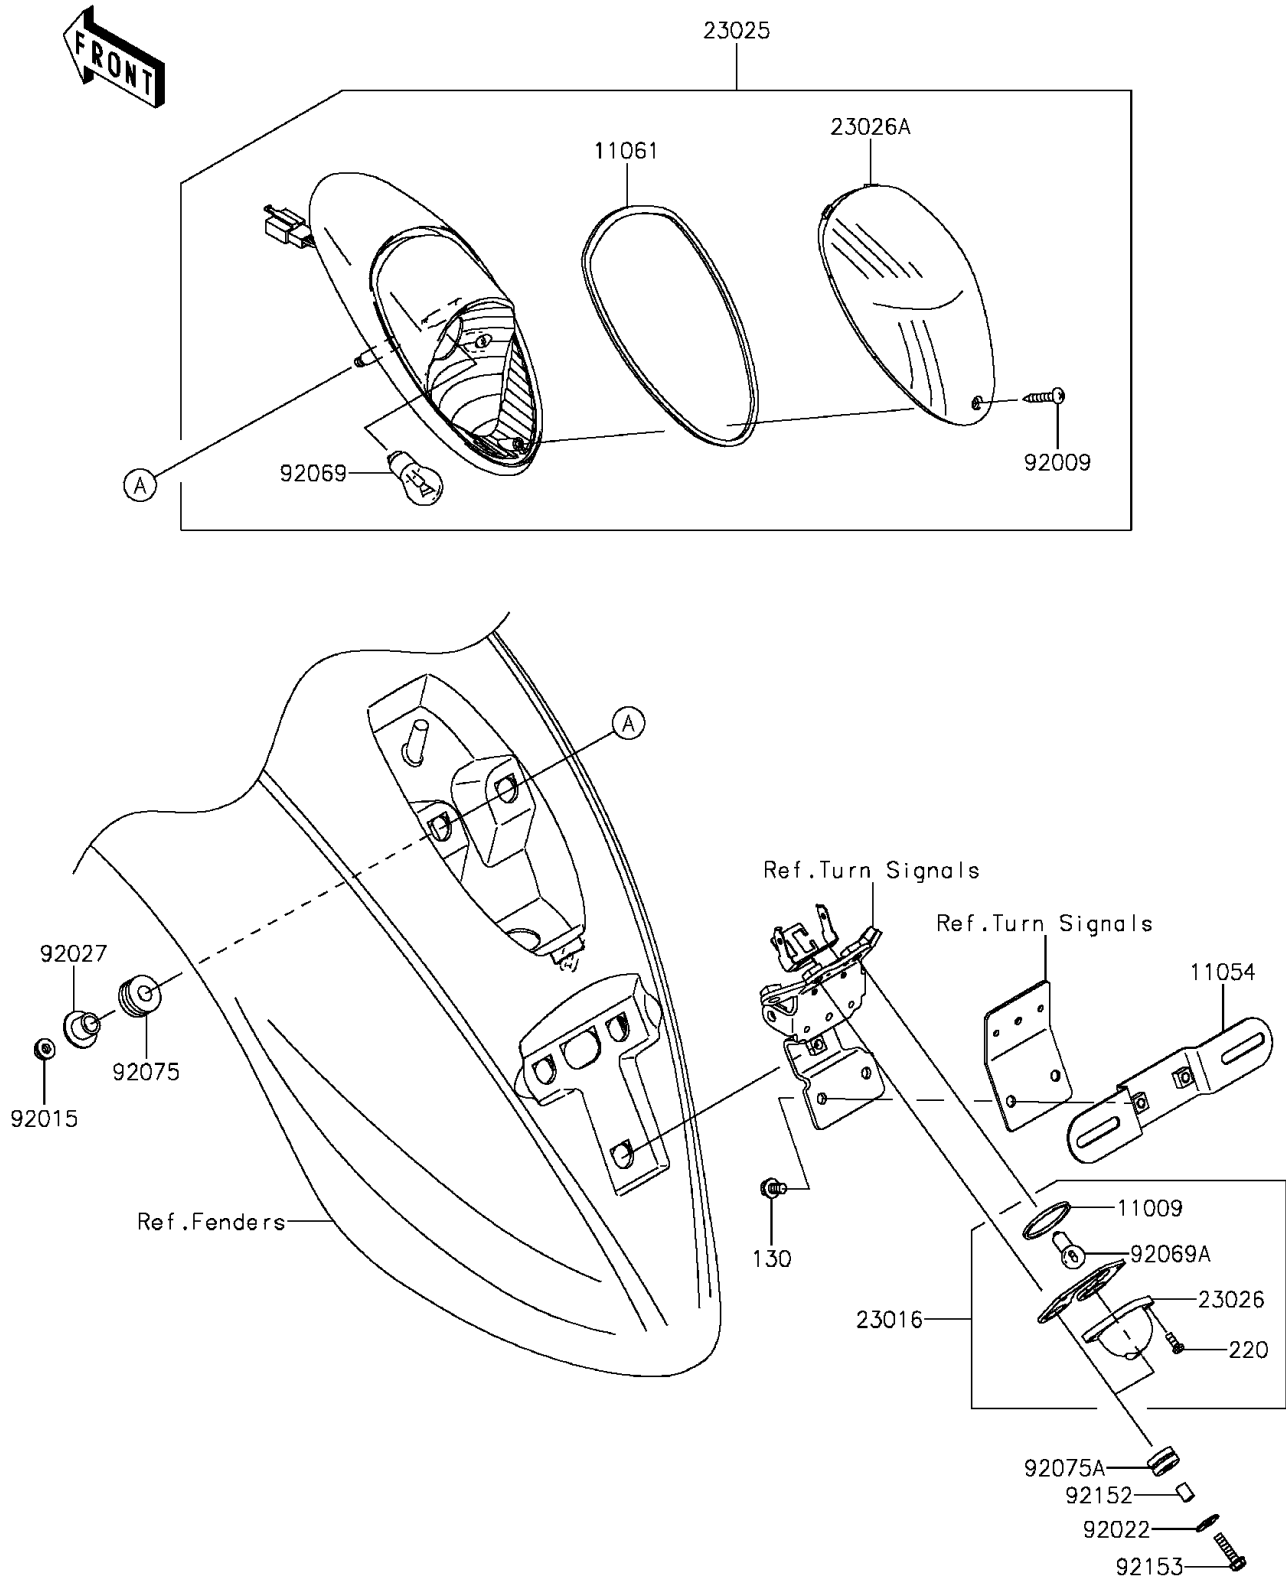

2014 PARTS DIAGRAM

Taillight(s)

F2720

2014 PARTS LIST

Taillight(s)

ITEM NAME	PART NUMBER	QUANTITY
BOLT-FLANGED,6X14 (Ref # 130)	130BB0614	1
SCREW-PAN-CROS,4X10 (Ref # 220)	220AA0410	1
GASKET,LICENSE PLATE LAMP (Ref # 11009)	11009-1372	1
BRACKET,LICENSE (Ref # 11054)	11054-1761	1
GASKET,TAIL LAMP LENS (Ref # 11061)	11061-1089	1
LAMP-ASSY,LICENSE (Ref # 23016)	23016-0007	1
LAMP-TAIL (Ref # 23025)	23025-0025	1
LENS,LAMP (Ref # 23026)	23026-1054	1
LENS,TAIL LAMP (Ref # 23026A)	23026-1246	1
SCREW,TAPPING,4X16 (Ref # 92009)	92009-1966	1
NUT,FLANGED,6MM (Ref # 92015)	92015-1367	1
WASHER,6.5X20X1.6 (Ref # 92022)	92022-1557	1
COLLAR,L=13.1,BLACK (Ref # 92027)	92027-1450	1
BULB,12V 21/5W (Ref # 92069)	92069-063	1
BULB,12V 5W (Ref # 92069A)	92069-1055	1
DAMPER,10X24X12 (Ref # 92075)	92075-1690	1
DAMPER (Ref # 92075A)	92075-209	1
COLLAR,6.8X10X13 (Ref # 92152)	92152-0580	1
BOLT,FLANGED,6X25 (Ref # 92153)	92153-0514	1