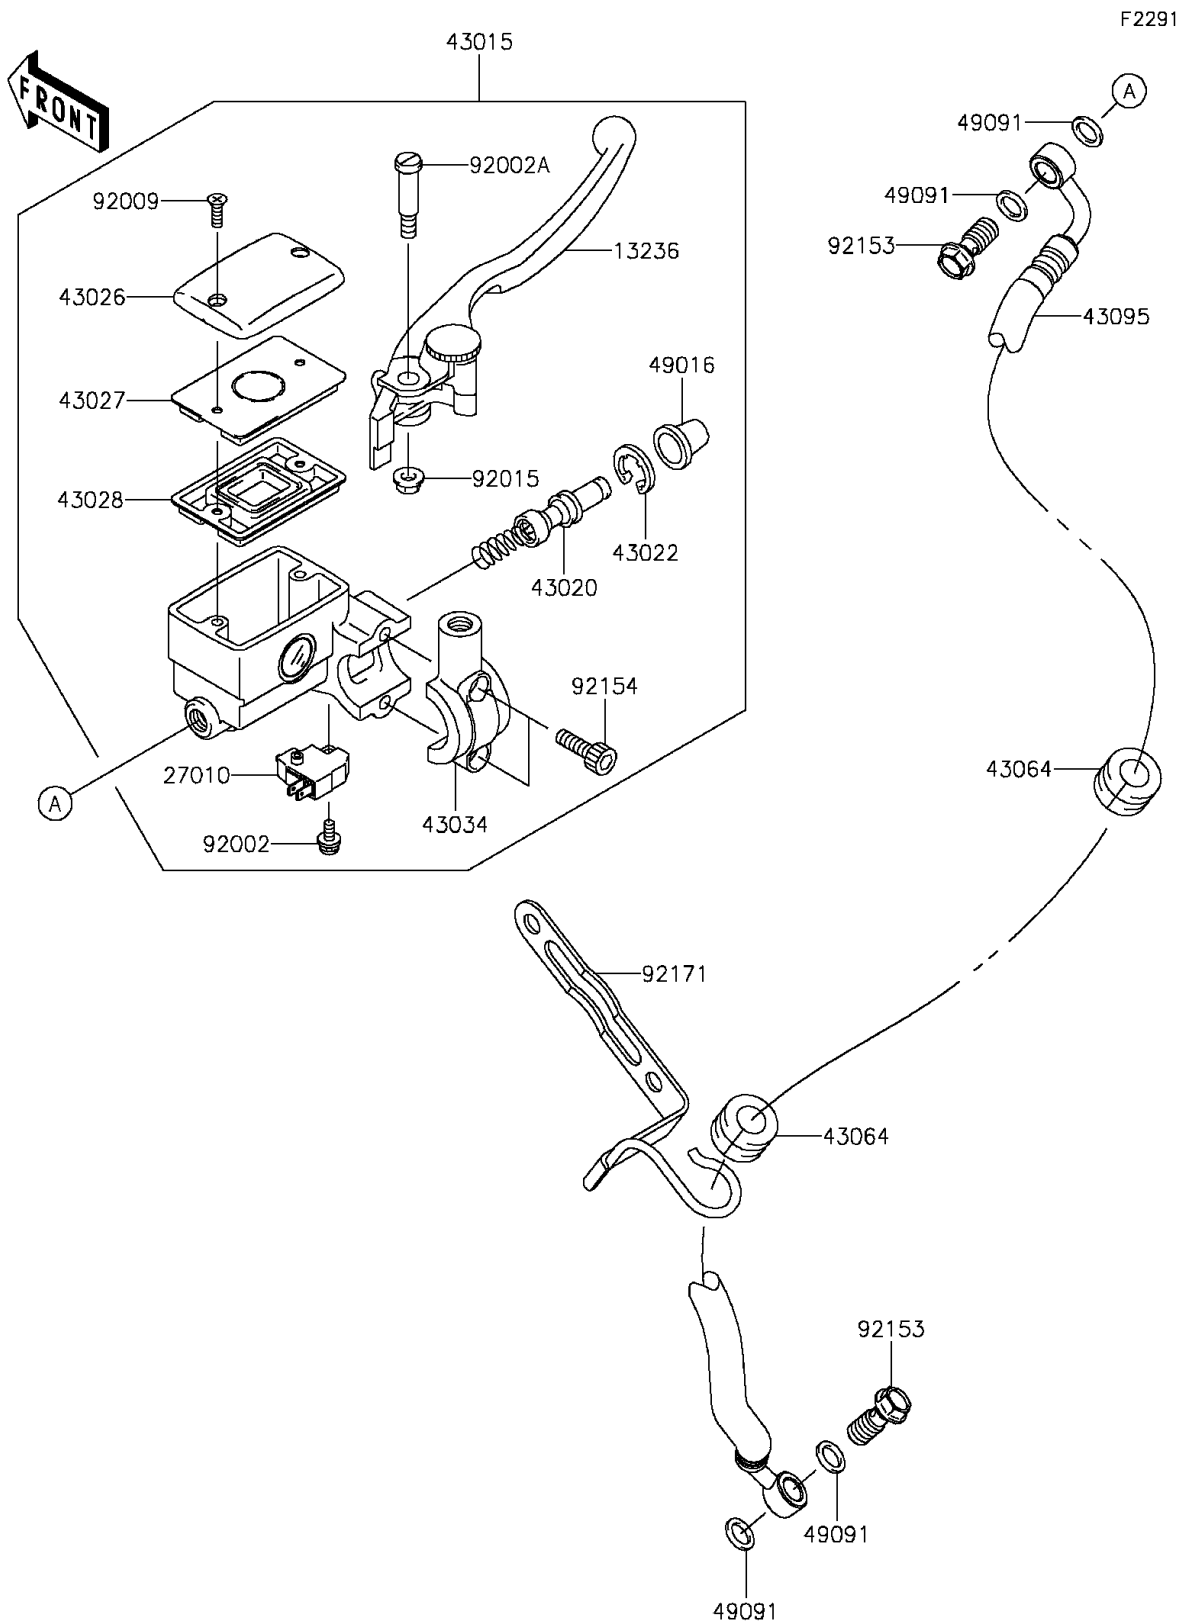

2014 PARTS DIAGRAM

Front Master Cylinder

2014 PARTS LIST

Front Master Cylinder

ITEM NAME	PART NUMBER	QUANTITY
LEVER-COMP,FRONT BRAKE (Ref # 13236)	13236-1315	1
SWITCH,BRAKE (Ref # 27010)	27010-0025	1
CYLINDER-ASSY-MASTER,FR (Ref # 43015)	43015-0169	1
PISTON-COMP-BRAKE (Ref # 43020)	43020-1098	1
STOPPER-BRAKE,PISTON (Ref # 43022)	43022-1010	1
CAP-BRAKE (Ref # 43026)	43026-0025	1
PLATE-DIAPHRAGM (Ref # 43027)	43027-1059	1
DIAPHRAGM,MASTER CYLINDER (Ref # 43028)	43028-1058	1
HOLDER-BRAKE (Ref # 43034)	43034-0071	1
GROMMET,HOSE CLAMP (Ref # 43064)	43064-006	1
HOSE-BRAKE,FR (Ref # 43095)	43095-0681	1
COVER-SEAL,MASTER CYLINDER (Ref # 49016)	49016-1044	1
WASHER-SEAL,10.1X14.5X1.5 (Ref # 49091)	49091-0001	1
BOLT,SCREW,4X12 (Ref # 92002)	92002-1323	1
BOLT,LEVER SET (Ref # 92002A)	92002-1561	1
SCREW,4MM (Ref # 92009)	92009-1458	1
NUT,FLANGED,6MM (Ref # 92015)	92015-1528	1
BOLT,OIL,L=23 (Ref # 92153)	92153-1419	1
BOLT,SOCKET,6MM (Ref # 92154)	92154-0541	1
CLAMP,BRAKE HOSE (Ref # 92171)	92171-0770	1