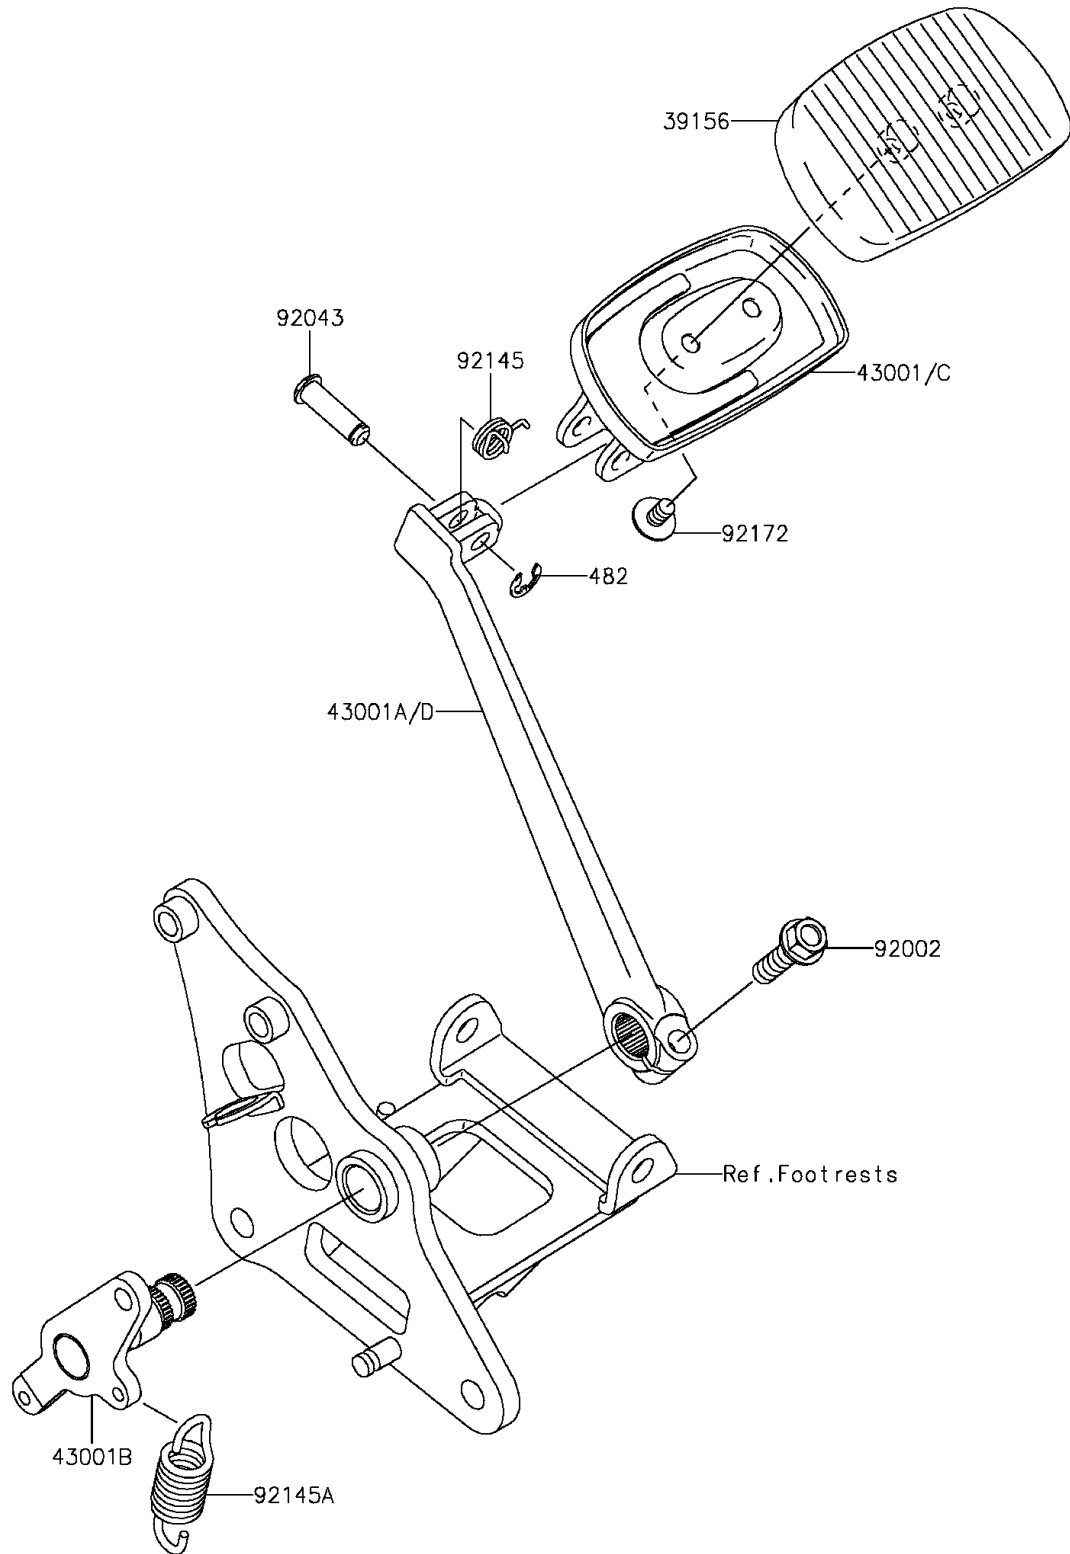

2014 PARTS DIAGRAM

Brake Pedal/Torque Link

F2260

2014 PARTS LIST

Brake Pedal/Torque Link

| ITEM NAME | PART NUMBER | QUANTITY |
|--|-------------|----------|
| CIRCLIP-TYPE-E (Ref # 482) | 482EA7000 | 1 |
| PAD,BRAKE PEDAL (Ref # 39156) | 39156-0045 | 1 |
| LEVER-BRAKE (Ref # 43001) | 43001-0023 | 1 |
| LEVER-BRAKE,PEDAL (Ref # 43001A) | 43001-0056 | 1 |
| LEVER-BRAKE (Ref # 43001B) | 43001-0057 | 1 |
| BOLT,FLANGED,8X25 (Ref # 92002) | 92002-1201 | 1 |
| PIN,8X24.5 (Ref # 92043) | 92043-0047 | 1 |
| SPRING (Ref # 92145) | 92145-0168 | 1 |
| SPRING,BRAKE PEDAL RETURN (Ref # 92145A) | 92145-0191 | 1 |
| SCREW,6X10 (Ref # 92172) | 92172-0098 | 1 |