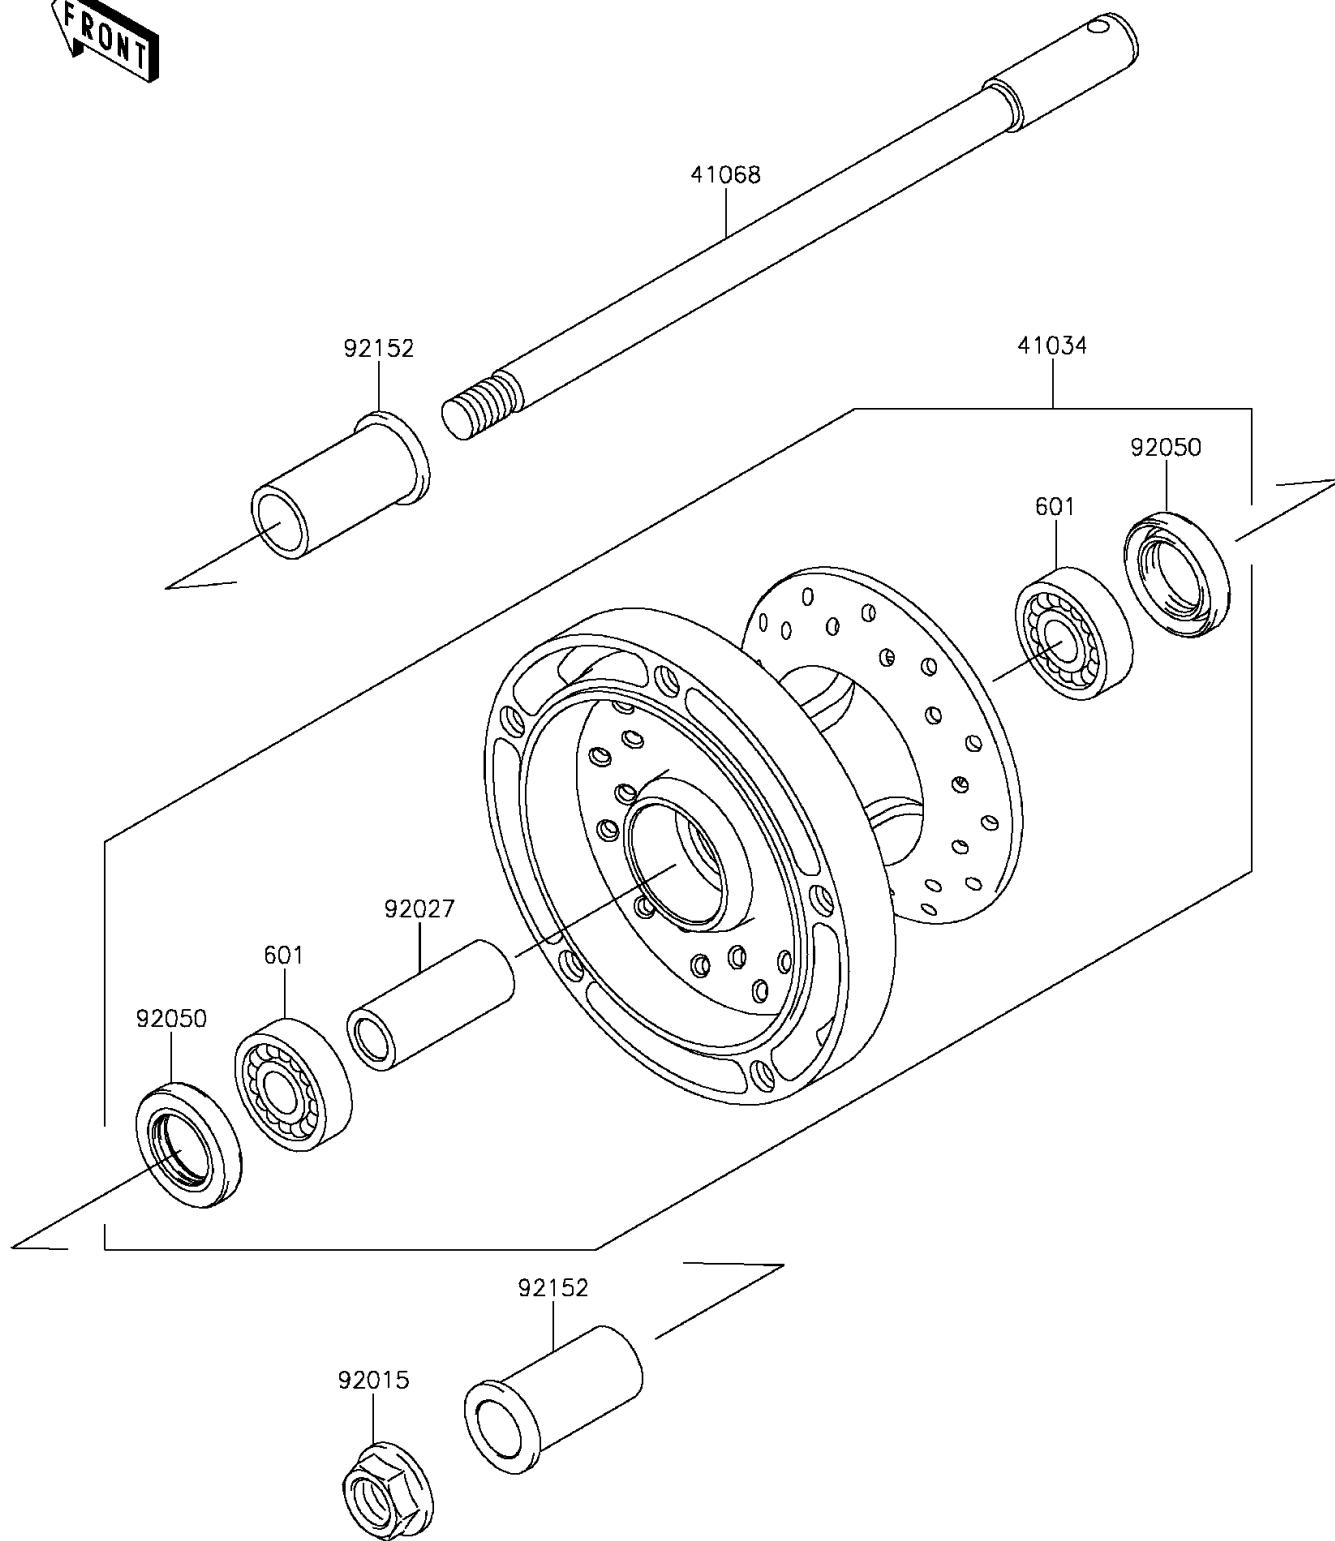

2014 PARTS DIAGRAM

Front Wheel

F2230

2014 PARTS LIST

Front Wheel

ITEM NAME	PART NUMBER	QUANTITY
BEARING-BALL,#6004UG (Ref # 601)	601B6004UG	1
DRUM-ASSY,FRONT BRAKE (Ref # 41034)	41034-0029	1
AXLE,FR (Ref # 41068)	41068-0058	1
NUT,FLANGED,18MM (Ref # 92015)	92015-1993	1
COLLAR,20.2X28X70 (Ref # 92027)	92027-1752	1
SEAL-OIL,26X42X8 (Ref # 92050)	92050-060	1
COLLAR,FR AXLE,L=53 (Ref # 92152)	92152-0349	1