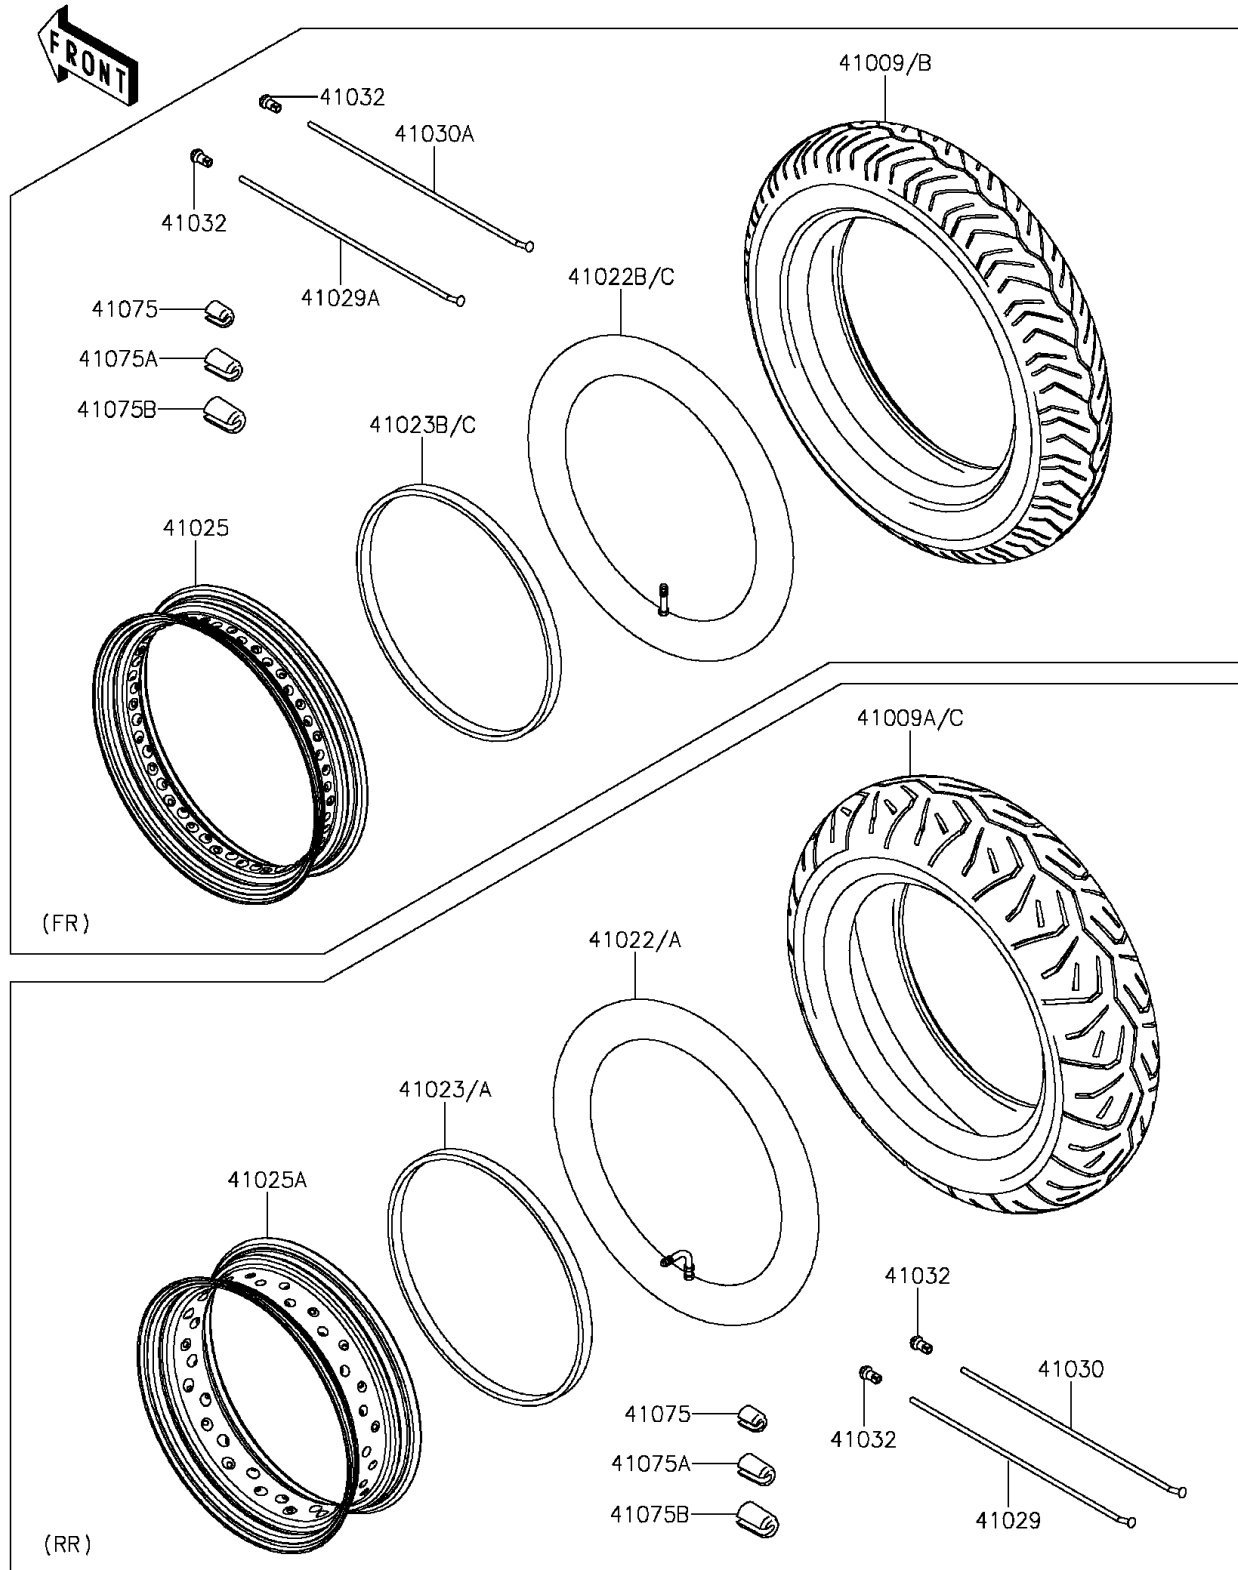

2014 PARTS DIAGRAM

Tires

F2210

2014 PARTS LIST

Tires

ITEM NAME	PART NUMBER	QUANTITY
TIRE,FR,130/90-16 67H,D404F(D) (Ref # 41009)	41009-0103	1
TIRE,RR,180/70-15 76H,D404(D) (Ref # 41009A)	41009-0104	1
TUBE-TIRE,RR,180/70-15(D) (Ref # 41022)	41022-0024	1
TUBE-TIRE,FR,130/90-16(D) (Ref # 41022C)	41022-1192	1
BAND-RIM,RR,180/70-15(D) (Ref # 41023)	41023-0008	1
BAND-RIM,FR,140/90-16(D) (Ref # 41023C)	41023-1102	1
RIM,FR,3.00X16 (Ref # 41025)	41025-0046	1
RIM,RR,4.50X15 (Ref # 41025A)	41025-0062	1
SPOKE-INNER,RR,92.5MMX109.5D (Ref # 41029)	41029-0022	1
SPOKE-INNER,FR,154.5MMX117D (Ref # 41029A)	41029-0026	1
SPOKE-OUTER,RR,91.5MMX109D (Ref # 41030)	41030-0008	1
SPOKE-OUTER,FR,151.5MMX116D (Ref # 41030A)	41030-0012	1
NIPPLE-SPOKE (Ref # 41032)	41032-0005	1
BALANCER-WHEEL,10G (Ref # 41075)	41075-0011	1
BALANCER-WHEEL,20G (Ref # 41075A)	41075-0012	1
BALANCER-WHEEL,30G (Ref # 41075B)	41075-0013	1