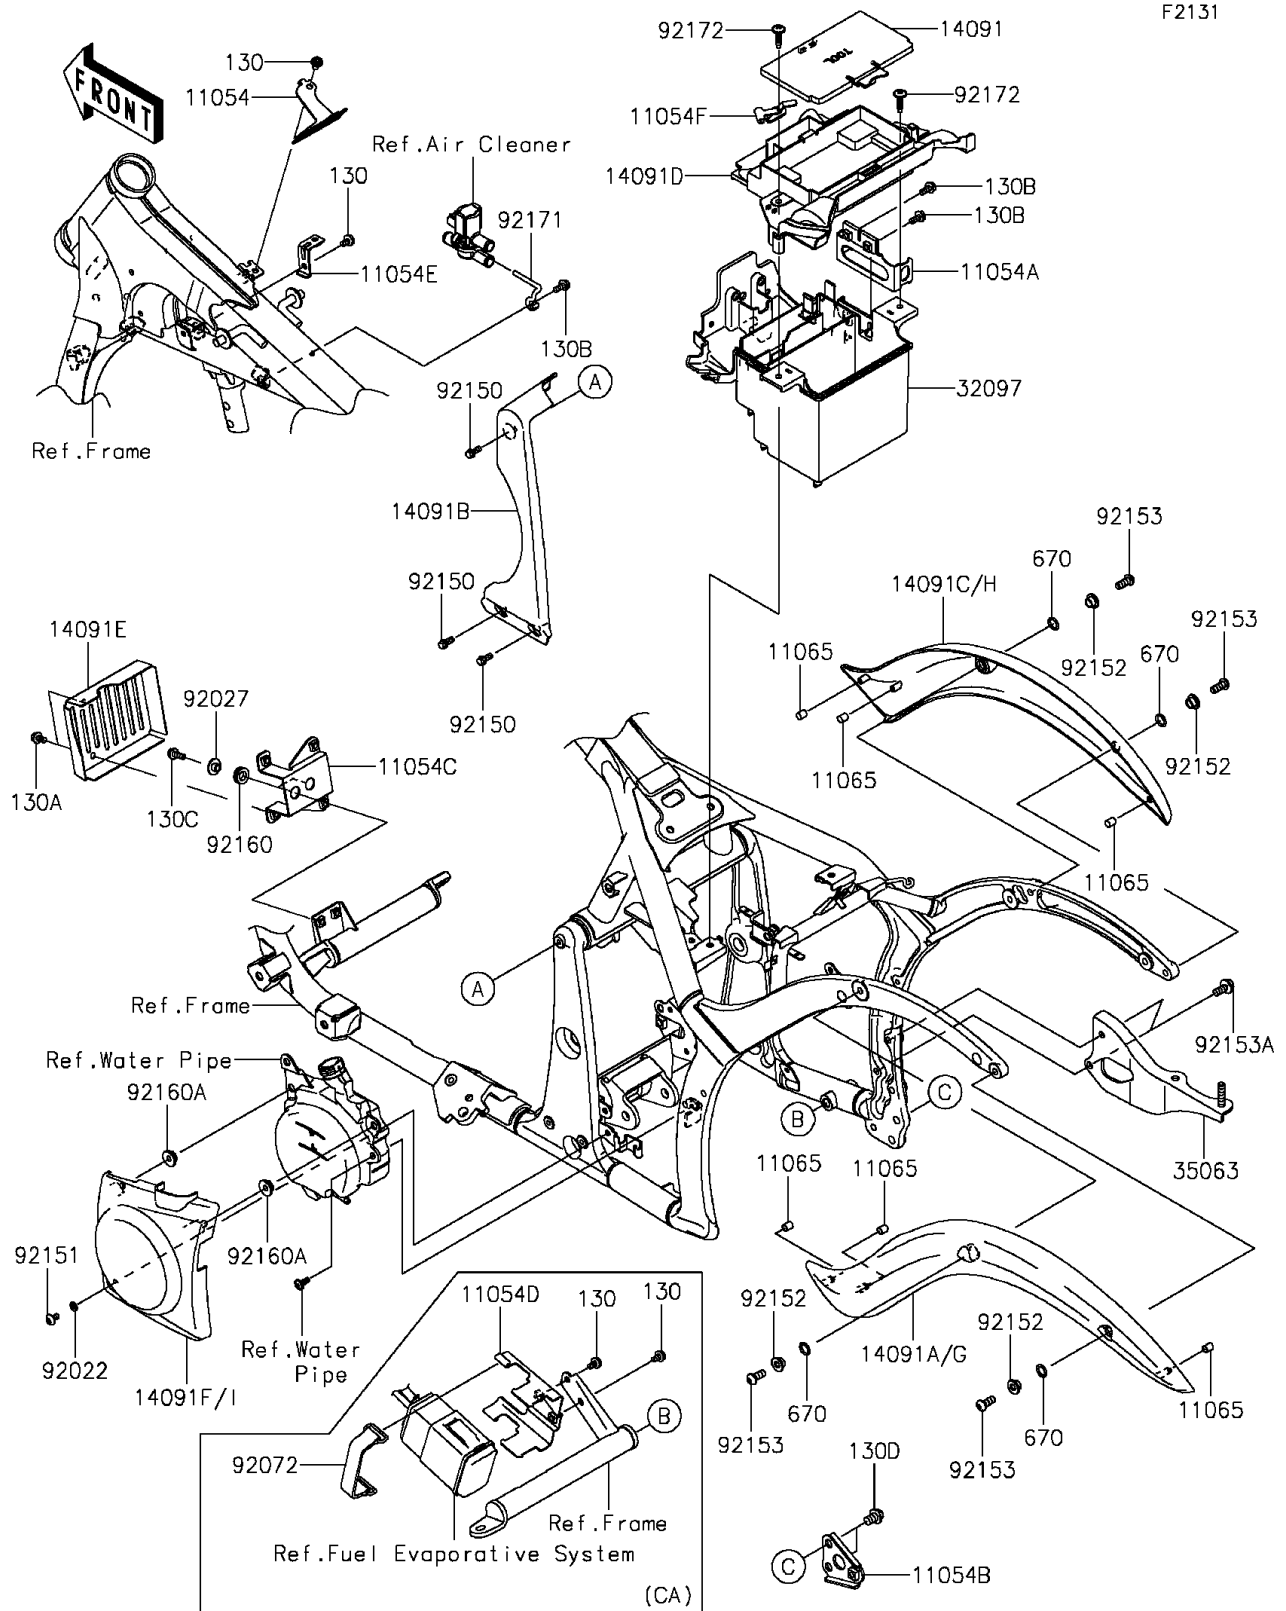

2014 PARTS DIAGRAM

Frame Fittings

2014 PARTS LIST

Frame Fittings

ITEM NAME	PART NUMBER	QUANTITY
BOLT-FLANGED,6X10 (Ref # 130)	130BB0610	1
BOLT-FLANGED,6X12 (Ref # 130A)	130BB0612	1
BOLT-FLANGED,6X14 (Ref # 130B)	130BB0614	1
BRACKET,FRONT COUPLER (Ref # 11054)	11054-0119	1
BRACKET,RELAY BOX (Ref # 11054A)	11054-0120	1
BRACKET,MUFFLER (Ref # 11054B)	11054-0122	1
BRACKET,REGULATOR (Ref # 11054C)	11054-0124	1
BRACKET,BOOST SENSOR (Ref # 11054E)	11054-0736	1
BRACKET,HELMET LOCK (Ref # 11054F)	11054-0738	1
CAP (Ref # 11065)	11065-0156	1
COVER,TOOL CASE (Ref # 14091)	14091-0520	1
COVER,FENDER,LH (Ref # 14091A)	14091-0521	1
COVER,PIVOT (Ref # 14091B)	14091-0526	1
COVER,FENDER,RH (Ref # 14091C)	14091-0638	1
COVER,BATTERY CASE&TOOL CASE (Ref # 14091D)	14091-0733	1
COVER,REGULATOR (Ref # 14091E)	14091-0836	1
COVER,RESERVOIR TANK (Ref # 14091F)	14091-1628	1
CASE-BATTERY (Ref # 32097)	32097-0021	1
STAY,MUFFLER,F.S.BLACK (Ref # 35063)	35063-0342-18R	1
WASHER,6.2X11X1.5 (Ref # 92022)	92022-183	1
COLLAR,L=7.4 (Ref # 92027)	92027-1848	1
BOLT,FLANGED,6X14 (Ref # 92150)	92150-1689	1
BOLT,SOCKET,6X12 (Ref # 92151)	92151-1940	1
COLLAR (Ref # 92152)	92152-0381	1
BOLT,SOCKET,8X20 (Ref # 92153)	92153-0912	1
BOLT,FLANGED,8X20 (Ref # 92153A)	92153-1704	1
DAMPER (Ref # 92160)	92160-1278	1
DAMPER (Ref # 92160A)	92160-1613	1
CLAMP (Ref # 92171)	92171-0600	1

2014 PARTS LIST

Frame Fittings

ITEM NAME	PART NUMBER	QUANTITY
SCREW,6X26 (Ref # 92172)	92172-0137	1
BOLT-FLANGED,6X20 (Ref # 130C)	130BB0620	1
BOLT-FLANGED,10X14 (Ref # 130D)	130BB1014	1
O RING,12MM (Ref # 670)	670B2012	1