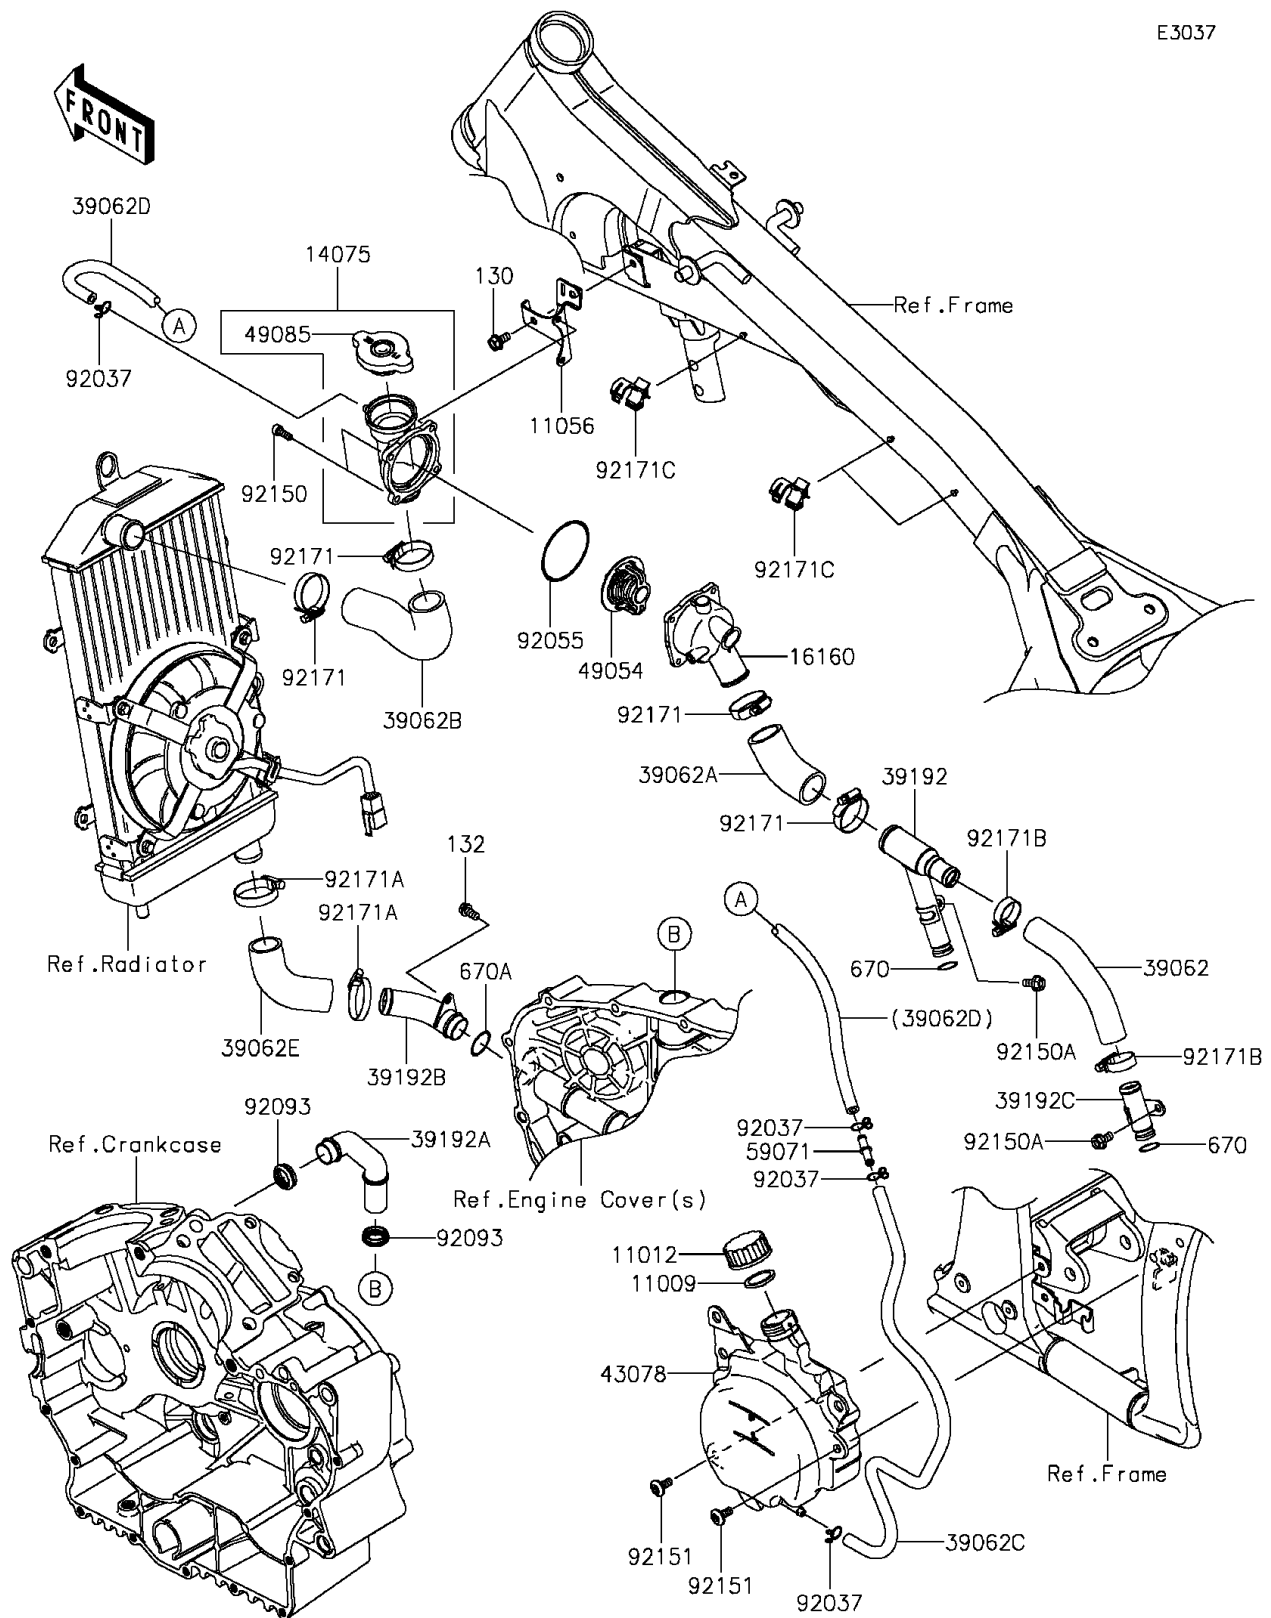

2014 PARTS DIAGRAM

Water Pipe

E3037

2014 PARTS LIST

Water Pipe

ITEM NAME	PART NUMBER	QUANTITY
BOLT-FLANGED,6X14 (Ref # 130)	130BA0614	1
BOLT-FLANGED-SMALL,6X12 (Ref # 132)	132BA0612	1
O RING,14MM (Ref # 670)	670B2014	1
O RING,21MM (Ref # 670A)	670B2021	1
GASKET,RESERVOIR TANK CAP (Ref # 11009)	11009-1145	1
CAP (Ref # 11012)	11012-1084	1
BRACKET (Ref # 11056)	11056-1356	1
CAP-ASSY (Ref # 14075)	14075-0001	1
BODY,THERMOSTAT (Ref # 16160)	16160-0095	1
HOSE-COOLING,RR HEAD-PIPE (Ref # 39062)	39062-0118	1
HOSE-COOLING,PIPE-THERMO (Ref # 39062A)	39062-0120	1
HOSE-COOLING,THERMO-RAD (Ref # 39062B)	39062-0121	1
HOSE-COOLING,RESERVOIR-JOINT (Ref # 39062C)	39062-0124	1
HOSE-COOLING,JOINT-THERMO (Ref # 39062D)	39062-0132	1
HOSE-COOLING,PIPE-WATER PUMP (Ref # 39062E)	39062-0717	1
PIPE-WATER,FR HEAD (Ref # 39192)	39192-0042	1
PIPE-WATER (Ref # 39192A)	39192-0043	1
PIPE-WATER (Ref # 39192B)	39192-0044	1
PIPE-WATER,RR HEAD (Ref # 39192C)	39192-0048	1
RESERVOIR (Ref # 43078)	43078-0045	1
THERMOSTAT (Ref # 49054)	49054-0004	1
CAP-ASSY-PRESSURE (Ref # 49085)	49085-1066	1
JOINT (Ref # 59071)	59071-3717	1
CLAMP,TUBE (Ref # 92037)	92037-147	1
RING-O,53.5X2.6 (Ref # 92055)	92055-0831	1
SEAL (Ref # 92093)	92093-1427	1
BOLT,SOCKET,5X14 (Ref # 92150)	92150-1180	1
BOLT,FLANGED,6X12 (Ref # 92150A)	92150-1826	1
BOLT,SOCKET,6X14 (Ref # 92151)	92151-1654	1

2014 PARTS LIST

Water Pipe

ITEM NAME	PART NUMBER	QUANTITY
CLAMP (Ref # 92171)	92171-0179	1
CLAMP (Ref # 92171A)	92171-0261	1
CLAMP (Ref # 92171B)	92171-0338	1
CLAMP,15MM DIA. (Ref # 92171C)	92171-1424	1