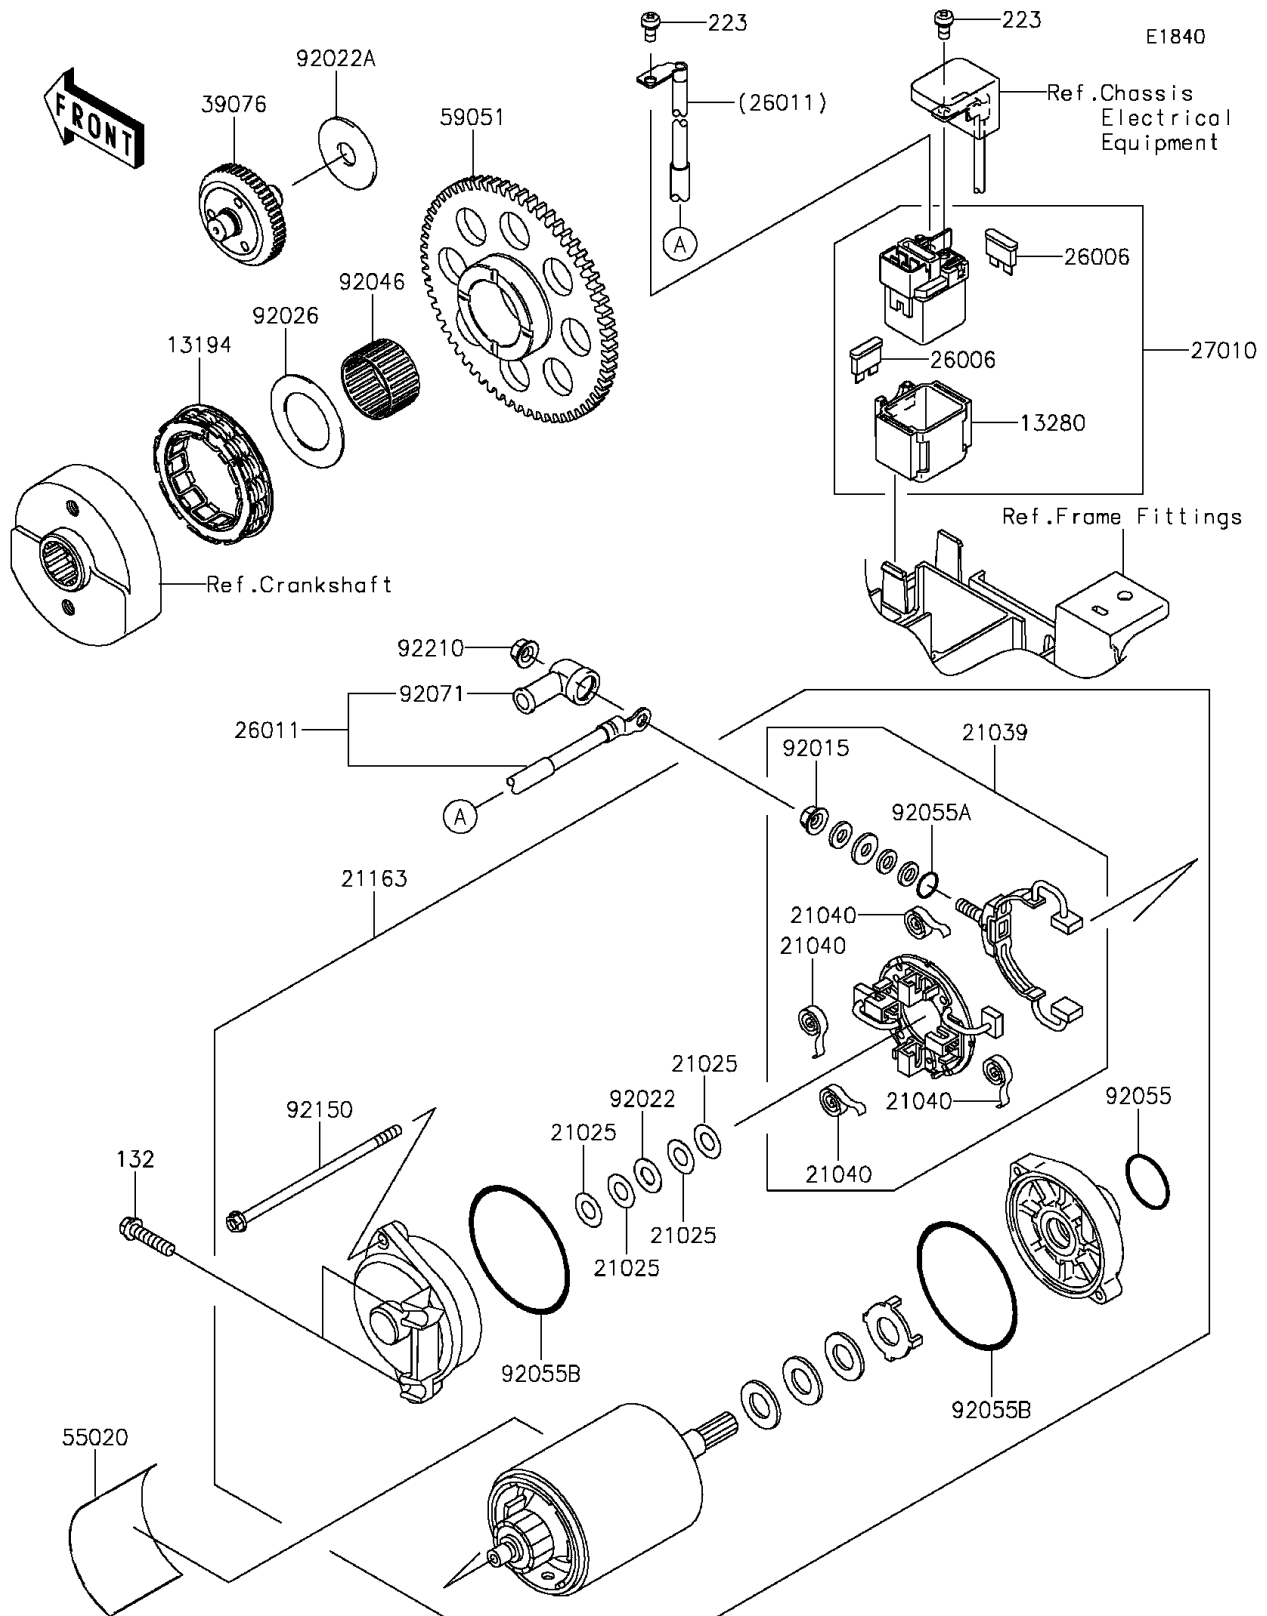

2014 PARTS DIAGRAM

Starter Motor

2014 PARTS LIST

Starter Motor

ITEM NAME	PART NUMBER	QUANTITY
BOLT-FLANGED-SMALL,6X25 (Ref # 132)	132BA0625	1
SCREW-PAN-WS-CROS,5X10 (Ref # 223)	223AA0510	1
CLUTCH-ONEWAY (Ref # 13194)	13194-0009	1
HOLDER (Ref # 13280)	13280-1263	1
WASHER,9.1X18X0.2 (Ref # 21025)	21025-011	1
BRUSH,CARBON (Ref # 21039)	21039-1060	1
SPRING-BRUSH (Ref # 21040)	21040-1055	1
STARTER-ELECTRIC (Ref # 21163)	21163-0066	1
FUSE,BLADE,30A,GREEN (Ref # 26006)	26006-1006	1
WIRE-LEAD,STARTER MOTOR (Ref # 26011)	26011-0126	1
SWITCH,MAGNETIC (Ref # 27010)	27010-0793	1
LIMITER (Ref # 39076)	39076-0008	1
GUARD,STARTER MOTER (Ref # 55020)	55020-1589	1
GEAR-SPUR,63T (Ref # 59051)	59051-0060	1
NUT,STARTER MOTOR (Ref # 92015)	92015-1476	1
WASHER,9.1X18X0.8 (Ref # 92022)	92022-1132	1
WASHER,12.3X38X2.0 (Ref # 92022A)	92022-1664	1
SPACER,31X49.5X1.2 (Ref # 92026)	92026-1490	1
BEARING-NEEDLE,K30X35X20 (Ref # 92046)	92046-1171	1
RING-O (Ref # 92055)	92055-1276	1
RING-O,4.5X2.0 (Ref # 92055A)	92055-1370	1
RING-O,STARTER MOTOR (Ref # 92055B)	92055-1381	1
GROMMET (Ref # 92071)	92071-0024	1
BOLT,STARTER MOTOR (Ref # 92150)	92150-1572	1
NUT,6MM (Ref # 92210)	92210-0188	1