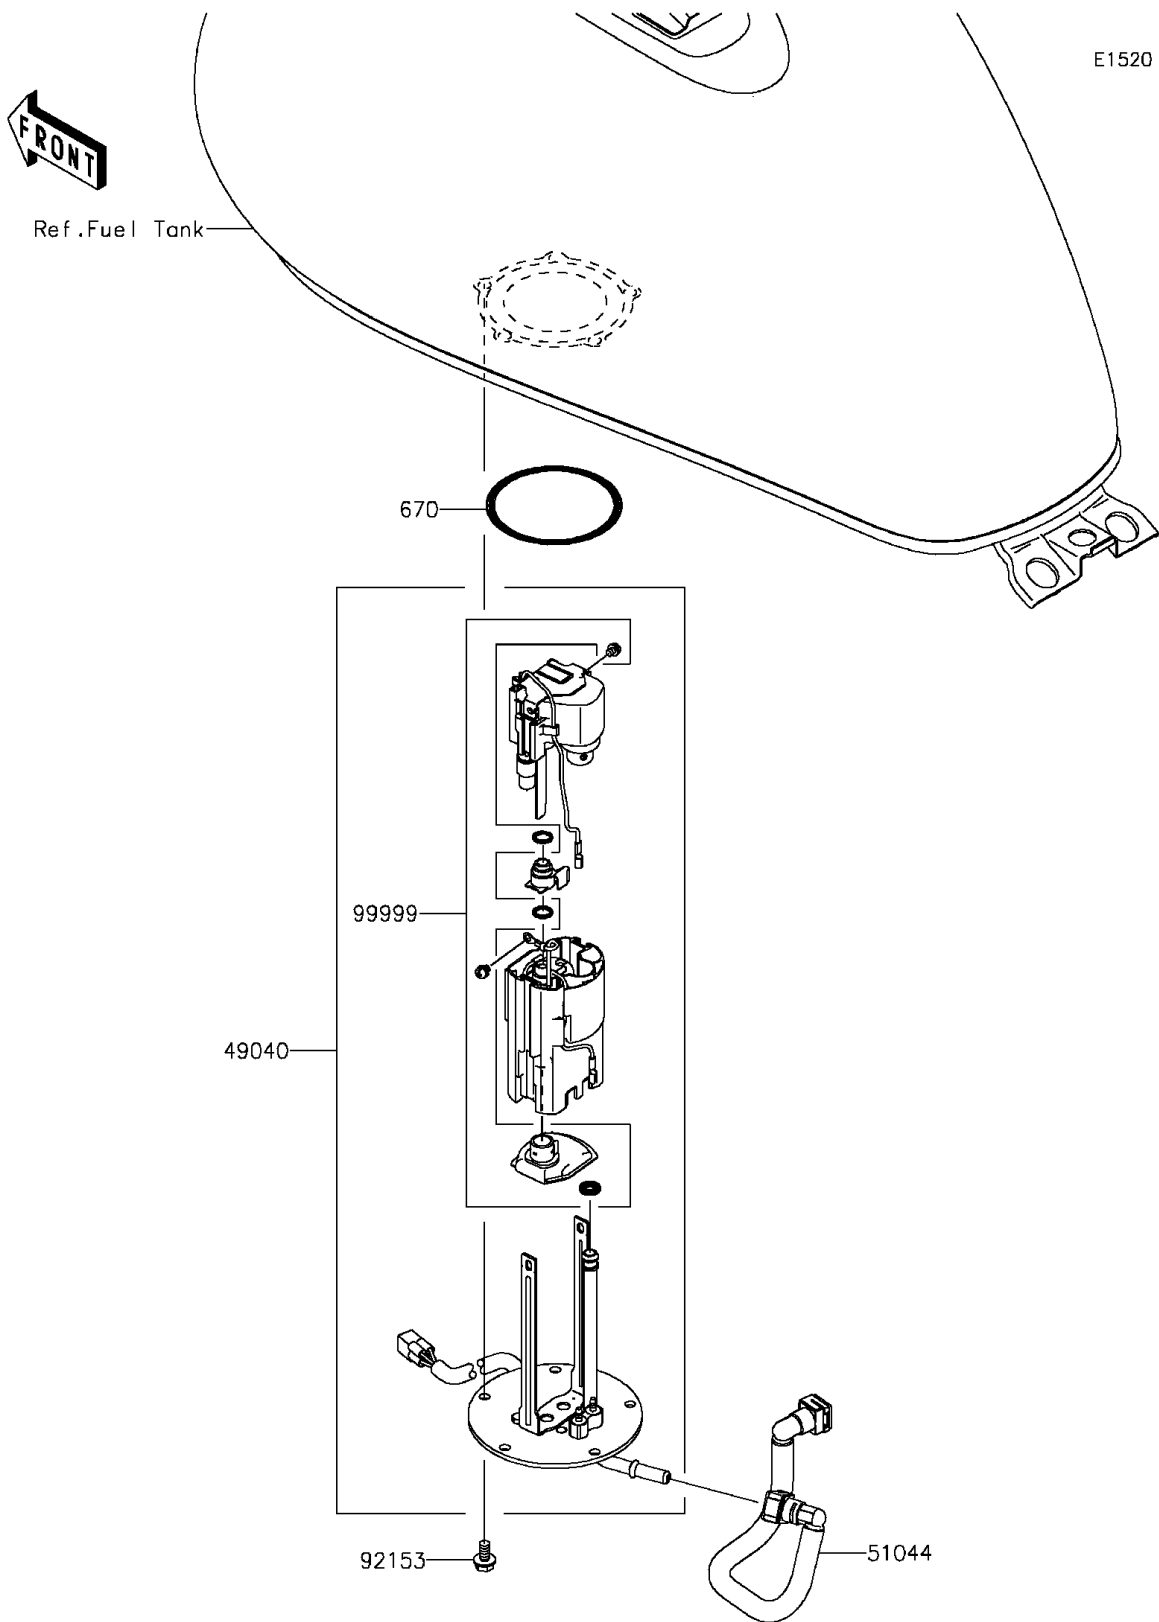

2014 PARTS DIAGRAM

Fuel Pump

2014 PARTS LIST

Fuel Pump

ITEM NAME	PART NUMBER	QUANTITY
O RING (Ref # 670)	670E5075	1
PUMP-FUEL (Ref # 49040)	49040-0022	1
TUBE-ASSY,FUEL (Ref # 51044)	51044-0027	1
BOLT,FLANGED,6X12 (Ref # 92153)	92153-1295	1
KIT,FUEL FILTER (Ref # 99999)	99999-0521	1