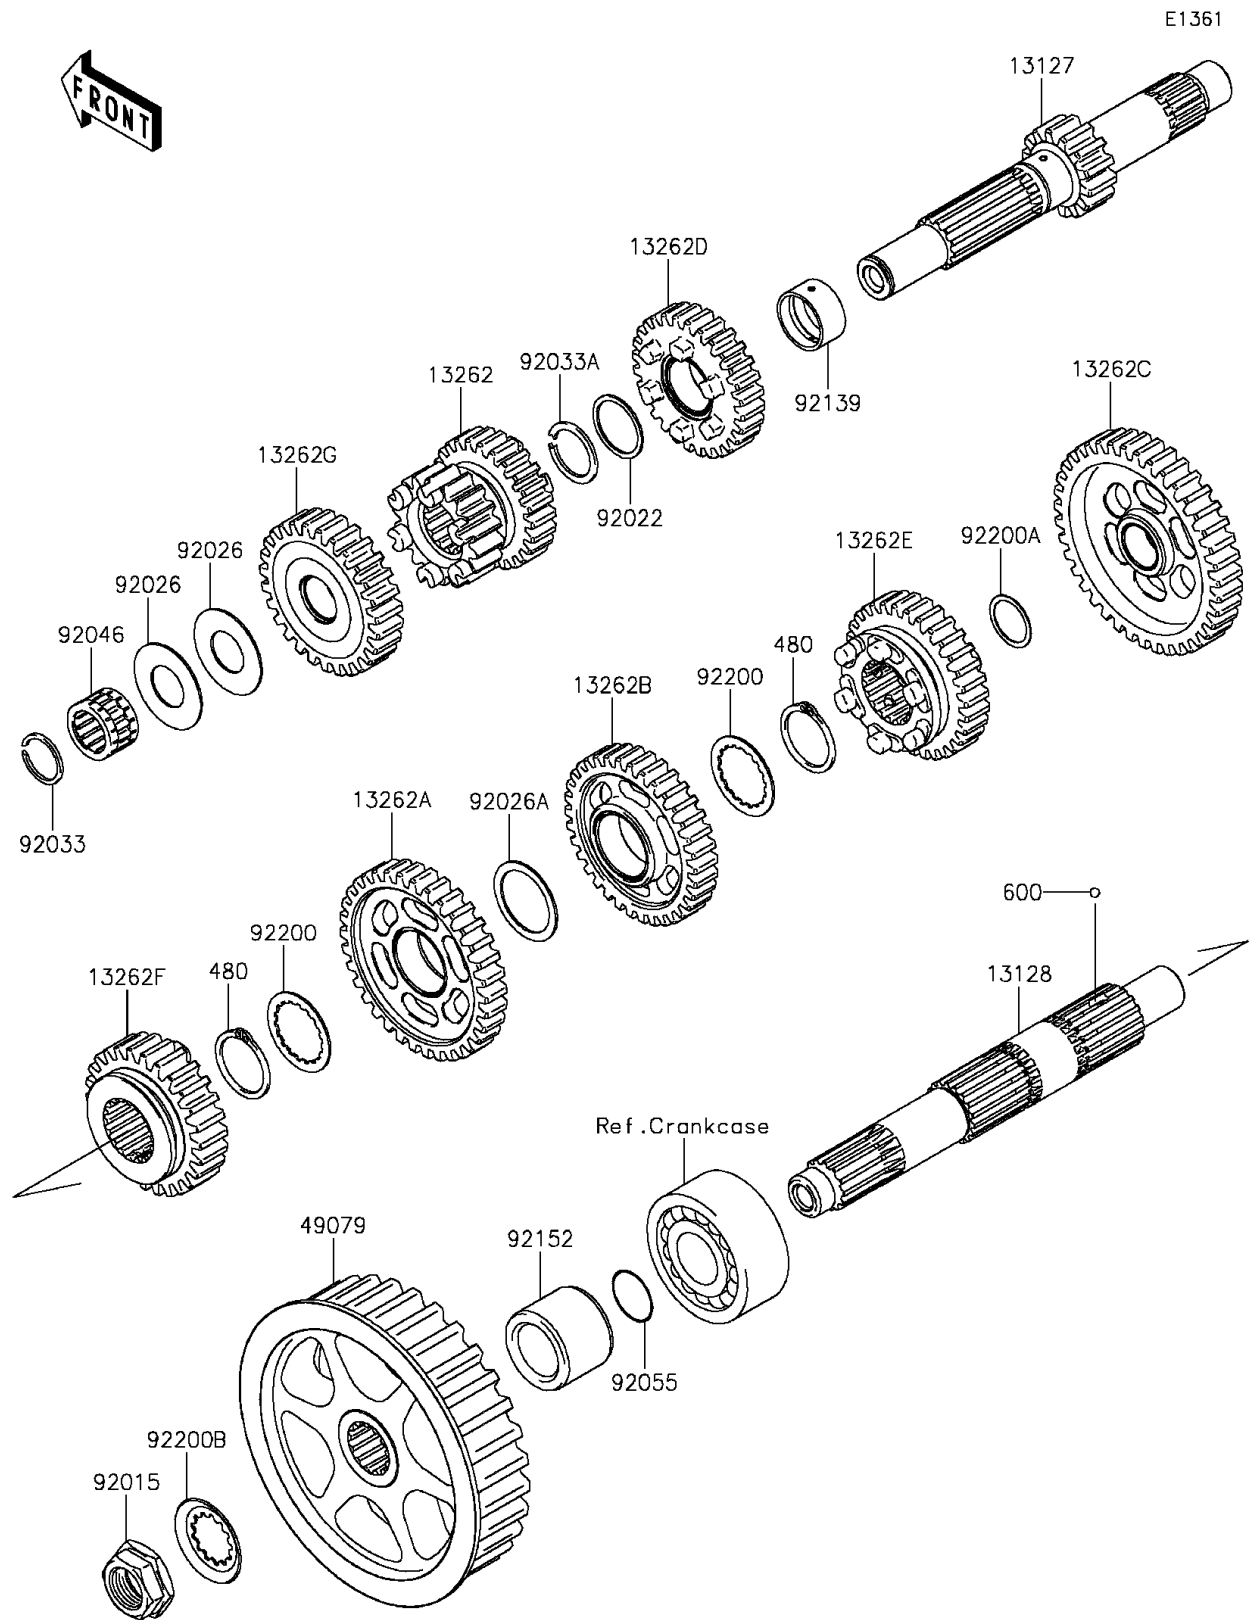

2014 PARTS DIAGRAM

Transmission

2014 PARTS LIST

Transmission

ITEM NAME	PART NUMBER	QUANTITY
CIRCLIP (Ref # 480)	480J2900	1
BALL-STEEL,5/32 (Ref # 600)	600A0500	1
SHAFT-TRANSMISSION INPUT,14T (Ref # 13127)	13127-0038	1
SHAFT-TRANSMISSION OUTPUT (Ref # 13128)	13128-0025	1
GEAR,INPUT 2ND&3RD,18T&25T (Ref # 13262)	13262-0315	1
GEAR,OUTPUT 2ND,34T (Ref # 13262A)	13262-0319	1
GEAR,OUTPUT 3RD,34T (Ref # 13262B)	13262-0320	1
GEAR,OUTPUT LOW,39T (Ref # 13262C)	13262-0419	1
GEAR,INPUT 4TH,28T (Ref # 13262D)	13262-0496	1
GEAR,OUTPUT 4TH,31T (Ref # 13262E)	13262-0497	1
GEAR,OUTPUT 5TH,26T (Ref # 13262F)	13262-0701	1
GEAR,INPUT 5TH,27T (Ref # 13262G)	13262-0703	1
PULLEY-BELT (Ref # 49079)	49079-0016	1
NUT,20MM (Ref # 92015)	92015-1963	1
WASHER,25.3X30X1 (Ref # 92022)	92022-161	1
SPACER,20X51X1 (Ref # 92026)	92026-0102	1
SPACER,30X38X1.0 (Ref # 92026A)	92026-079	1
RING-SNAP,20MM (Ref # 92033)	92033-015	1
RING-SNAP,24MM (Ref # 92033A)	92033-026	1
BEARING-NEEDLE,PK20X27X17X3 (Ref # 92046)	92046-1303	1
RING-O (Ref # 92055)	92055-035	1
BUSHING,4TH GEAR (Ref # 92139)	92139-0186	1
COLLAR (Ref # 92152)	92152-0335	1
WASHER,30.3X38X1.0 (Ref # 92200)	92200-0222	1
WASHER,20.2X25.0X0.5 (Ref # 92200A)	92200-0291	1
WASHER (Ref # 92200B)	92200-0863	1