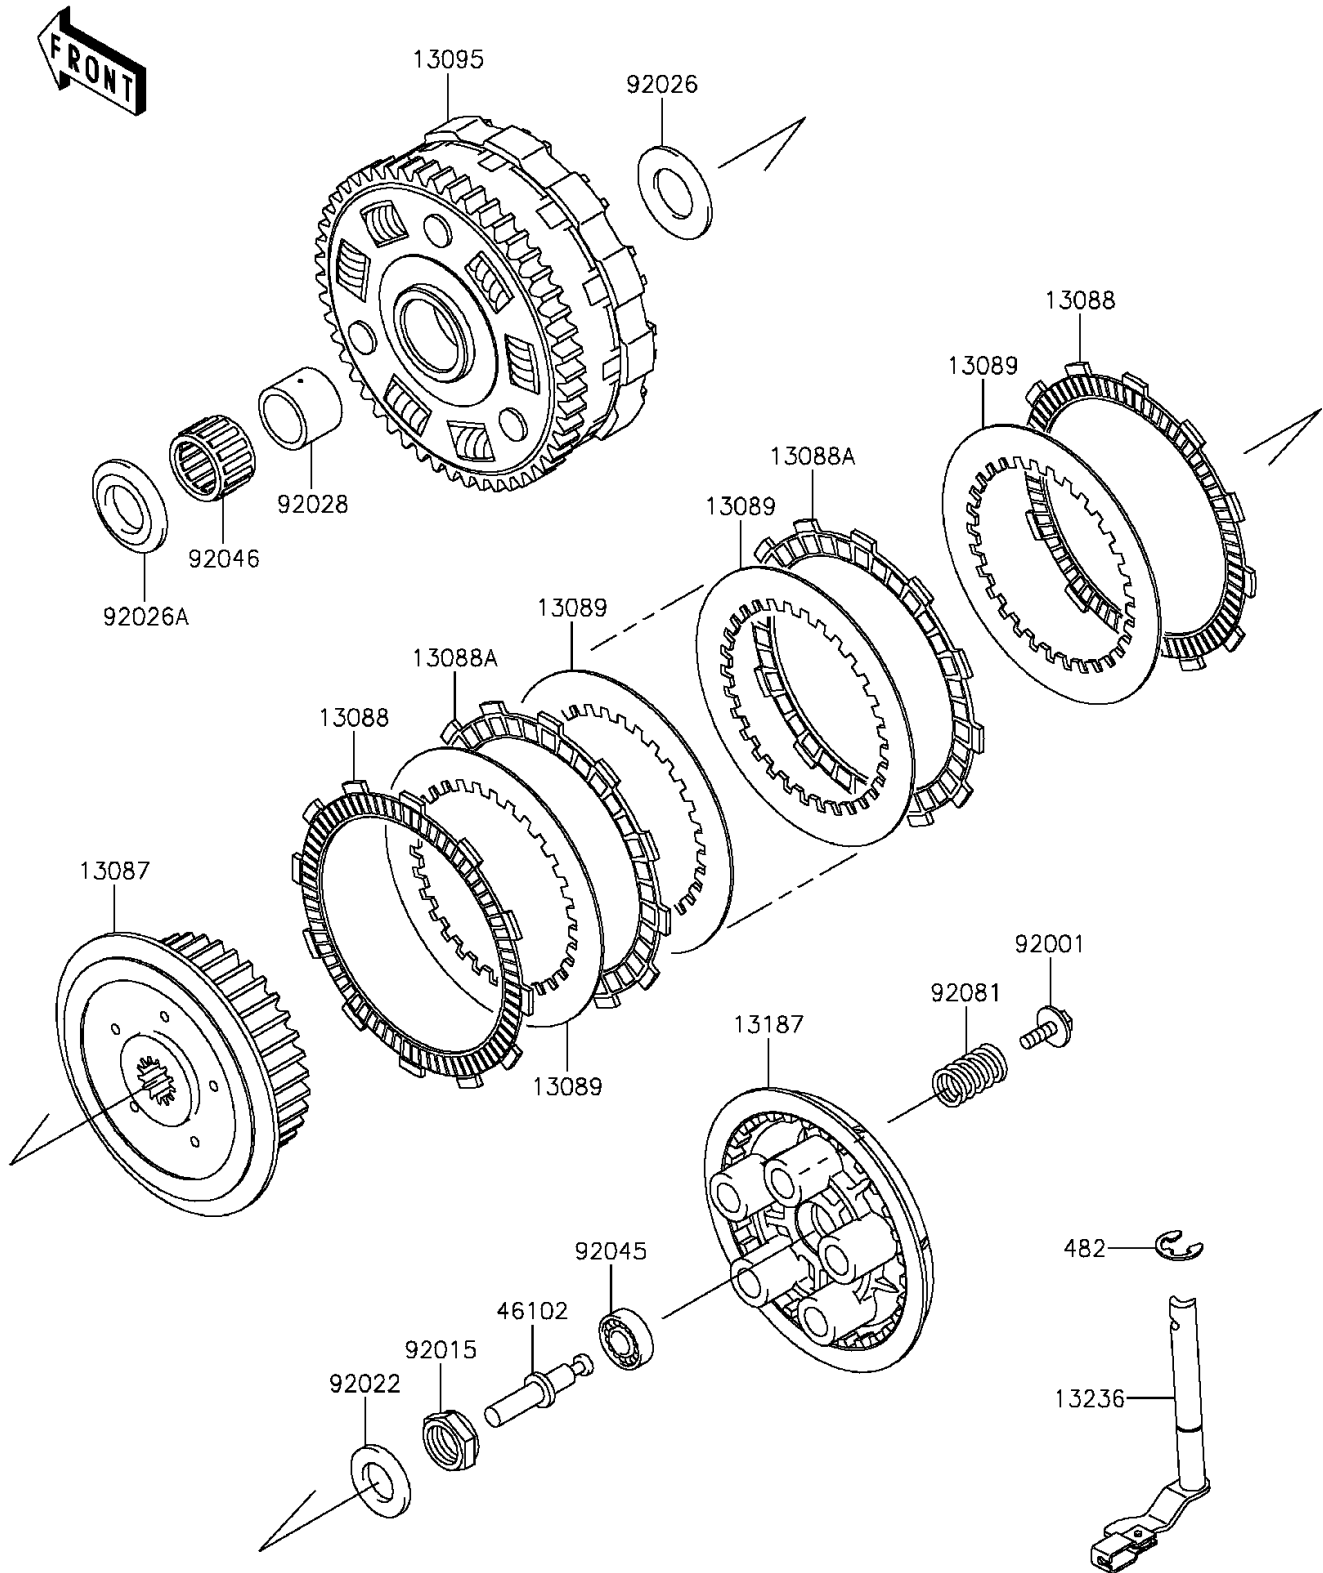

2014 PARTS DIAGRAM

Clutch

E1350

2014 PARTS LIST

Clutch

ITEM NAME	PART NUMBER	QUANTITY
CIRCLIP-TYPE-E,10MM (Ref # 482)	482J0100	1
HUB-CLUTCH (Ref # 13087)	13087-0042	1
PLATE-FRICTION (Ref # 13088)	13088-0023	1
PLATE-FRICTION (Ref # 13088A)	13088-1133	1
PLATE-CLUTCH (Ref # 13089)	13089-027	1
HOUSING-COMP-CLUTCH (Ref # 13095)	13095-0092	1
PLATE-CLUTCH OPERATING (Ref # 13187)	13187-1006	1
LEVER-COMP,CLUTCH RELEASE (Ref # 13236)	13236-1269	1
ROD,PULL (Ref # 46102)	46102-1374	1
BOLT,FLANGED,6X18 (Ref # 92001)	92001-1066	1
NUT,20MM (Ref # 92015)	92015-1555	1
WASHER,20.3X36X3.7 (Ref # 92022)	92022-1868	1
SPACER,25.5X47X2.5 (Ref # 92026)	92026-022	1
SPACER,THRUST,T=5.5 (Ref # 92026A)	92026-116	1
BUSHING,25X32X23.6 (Ref # 92028)	92028-178	1
BEARING-BALL,6001C3ML01 (Ref # 92045)	92045-1235	1
BEARING-NEEDLE,KTV323723 (Ref # 92046)	92046-028	1
SPRING,CLUTCH (Ref # 92081)	92081-1033	1