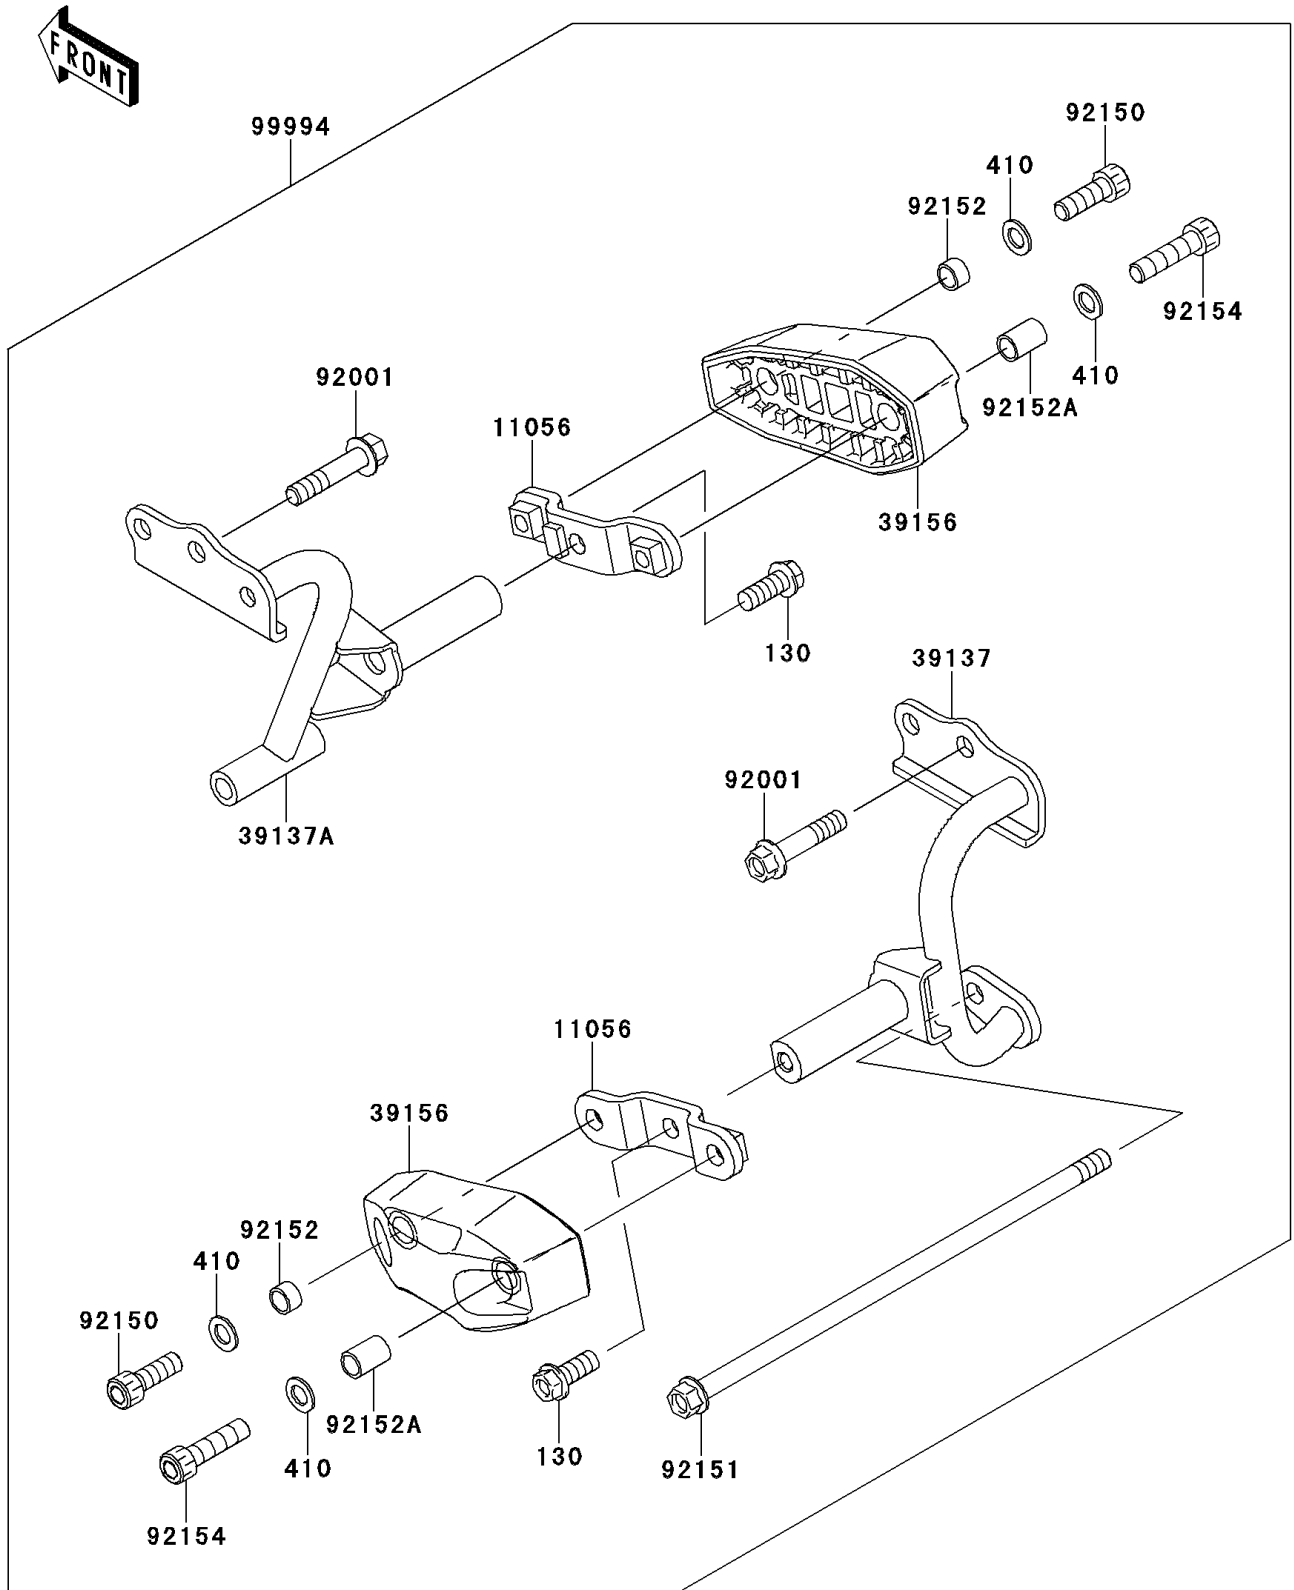

2013 NINJA® 300 PARTS DIAGRAM

Accessory(Engine Guard)

F2910A

2013 NINJA® 300 PARTS LIST

Accessory(Engine Guard)

ITEM NAME	PART NUMBER	QUANTITY
BOLT-FLANGED,10X25 (Ref # 130)	130BB1025	1
WASHER-PLAIN-SMALL,10MM,BLACK (Ref # 410)	410AB1000	1
BRACKET (Ref # 11056)	11056-2117	1
STAY-COMP (Ref # 39137)	39137-0568	1
STAY-COMP (Ref # 39137A)	39137-0569	1
PAD,ENGINE GUARD (Ref # 39156)	39156-0758	1
BOLT,BLACK,10X47 (Ref # 92001)	92001-1522	1
BOLT,SOCKET,10X30 (Ref # 92150)	92150-1690	1
BOLT,FLANGED,10X280 (Ref # 92151)	92151-1916	1
COLLAR,10.6X13.8X7.8 (Ref # 92152)	92152-1661	1
COLLAR,10.6X13.8X19.8 (Ref # 92152A)	92152-1662	1
BOLT,SOCKET,10X40 (Ref # 92154)	92154-1084	1
KIT-ACCESSORY,ENGINE GUARD (Ref # 99994)	99994-0355	1