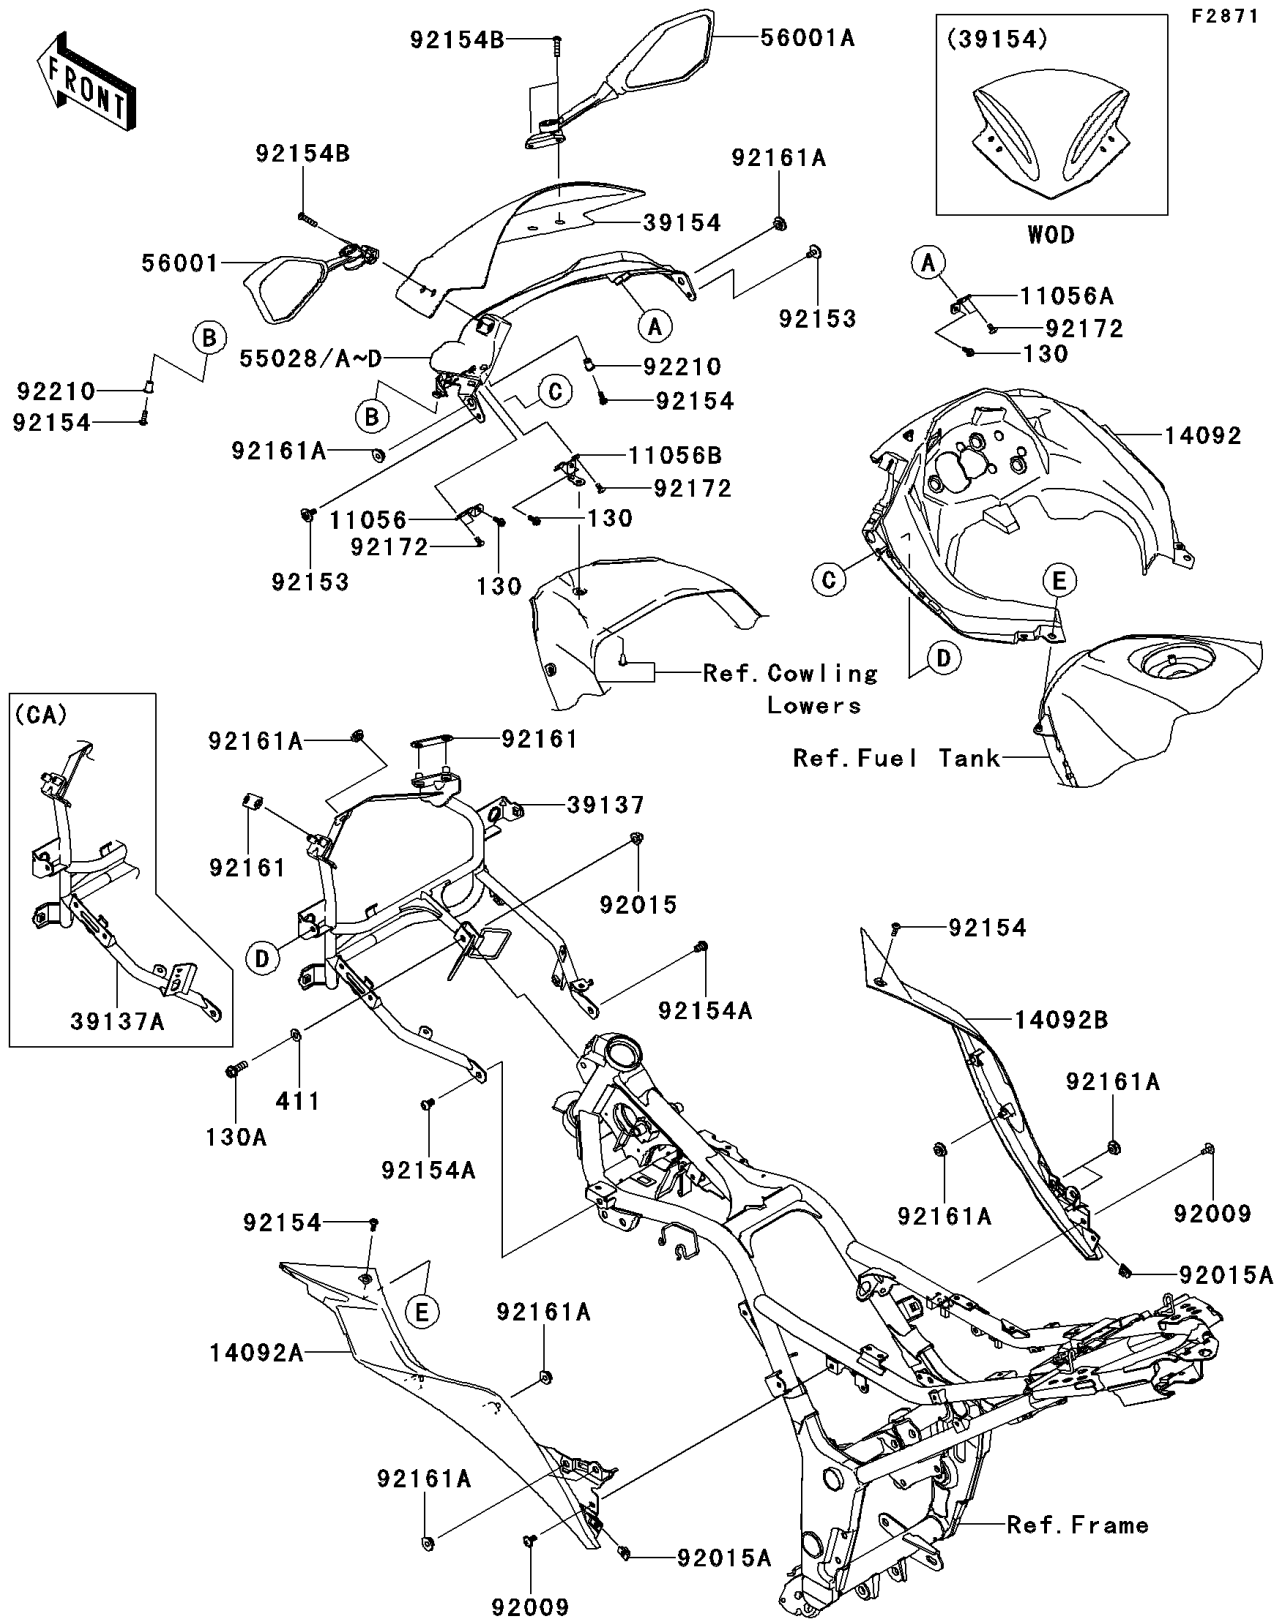

2013 NINJA® 300 PARTS DIAGRAM

Cowling

2013 NINJA® 300 PARTS LIST

Cowling

ITEM NAME	PART NUMBER	QUANTITY
BOLT-FLANGED,5X12 (Ref # 130)	130BA0512	1
BOLT-FLANGED,8X25 (Ref # 130A)	130BB0825	1
WASHER-PLAIN,8.5X18X1.6 (Ref # 411)	411AB0800	1
BRACKET,COWL. STAY,LH (Ref # 11056)	11056-1608	1
BRACKET,COWL. STAY,RH (Ref # 11056A)	11056-1610	1
BRACKET,COWL. STAY (Ref # 11056B)	11056-1611	1
COVER,METER (Ref # 14092)	14092-0921	1
COVER,TANK,LH (Ref # 14092A)	14092-0922	1
COVER,TANK,RH (Ref # 14092B)	14092-0923	1
WINDSHIELD (Ref # 39154)	39154-0318	1
COWLING,UPP,EBONY (Ref # 55028)	55028-0472-H8	1
COWLING,UPP,P.RED (Ref # 55028A)	55028-0472-15I	1
MIRROR-ASSY,LH (Ref # 56001)	56001-0239	1
MIRROR-ASSY,RH (Ref # 56001A)	56001-0240	1
SCREW,6X14 (Ref # 92009)	92009-1662	1
NUT,CAP,8MM,BLACK (Ref # 92015)	92015-1174	1
NUT,5MM (Ref # 92015A)	92015-1627	1
BOLT,6X16 (Ref # 92153)	92153-1423	1
BOLT,SOCKET,5X16 (Ref # 92154)	92154-0182	1
BOLT,SOCKET,8X14 (Ref # 92154A)	92154-1032	1
BOLT,SOCKET,6X25 (Ref # 92154B)	92154-1142	1
DAMPER (Ref # 92161)	92161-1467	1
DAMPER (Ref # 92161A)	92161-1531	1
SCREW,TAPPING,5X10 (Ref # 92172)	92172-0262	1
NUT,WELL,5MM (Ref # 92210)	92210-0498	1
STAY-COMP,COWLING,F.S.BLACK (Ref # 39137)	39137-0565-18R	1
STAY-COMP,COWLING,F.S.BLACK (Ref # 39137A)	39137-0566-18R	1
COWLING,UPP,P.S.WHITE (Ref # 55028B)	55028-0472-15S	1