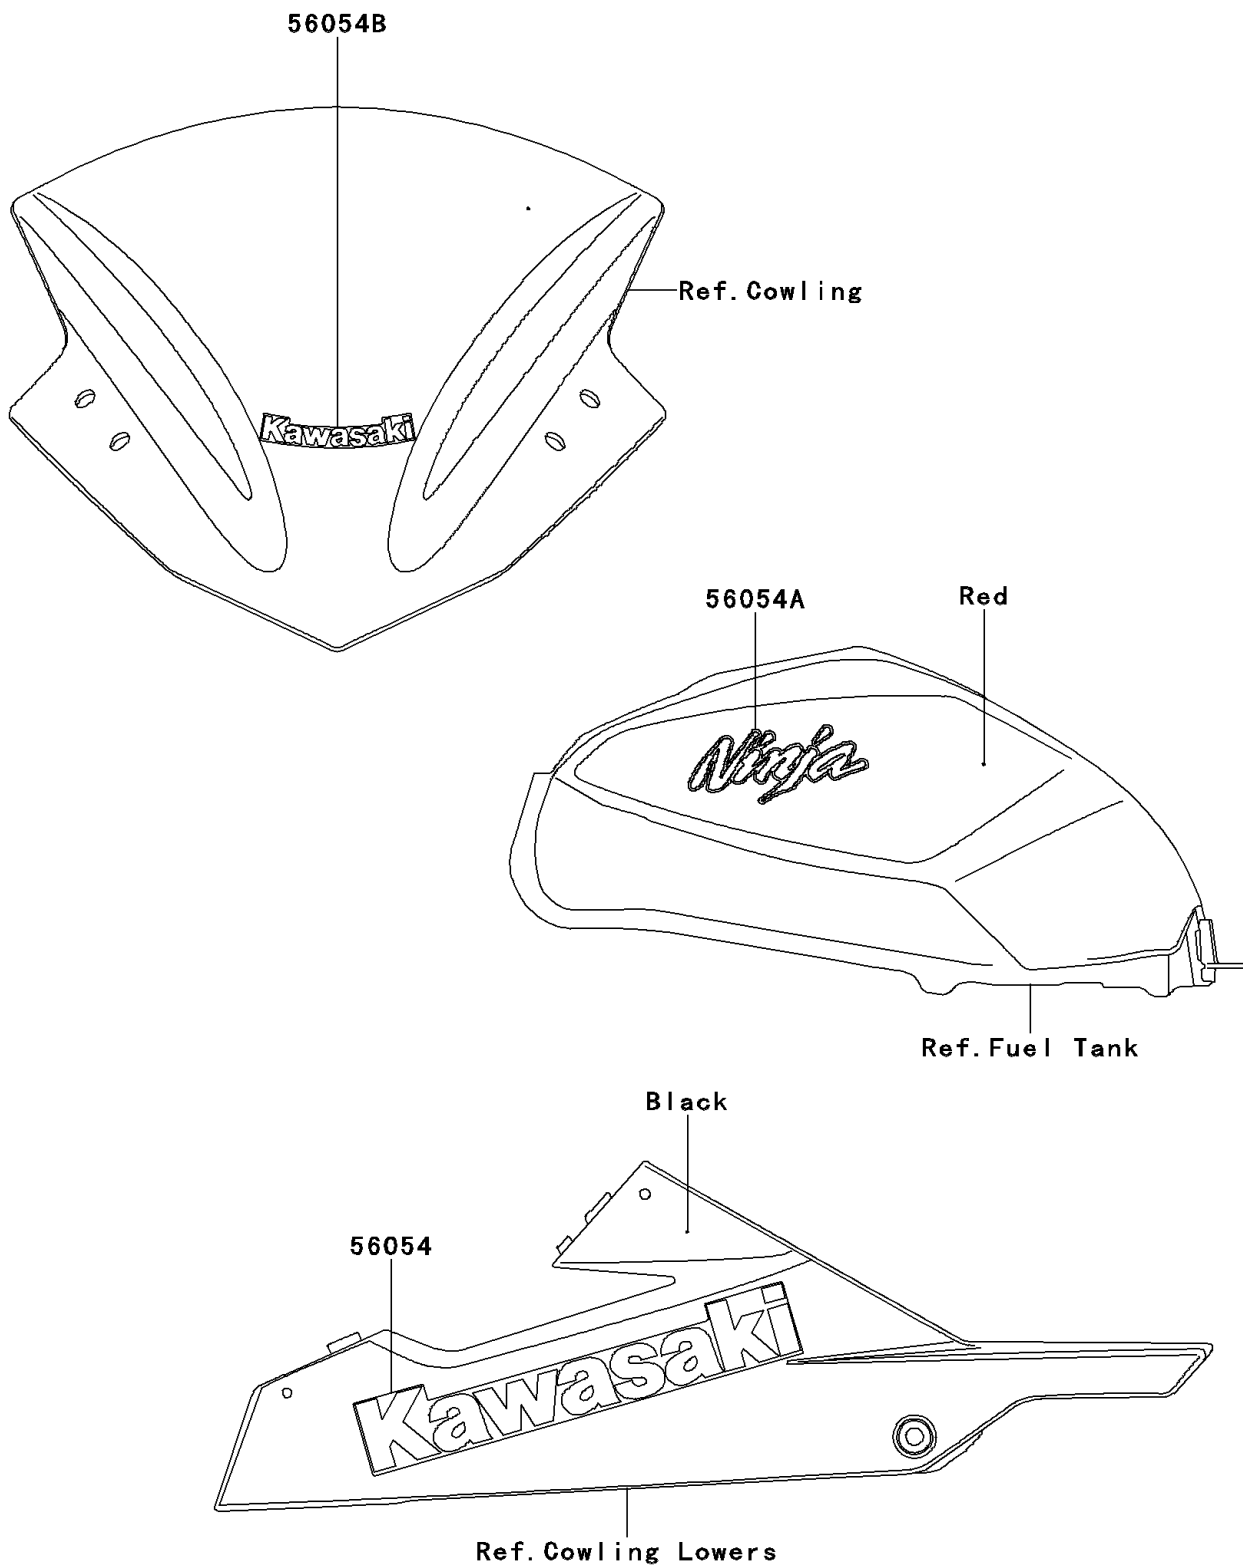

2013 NINJA® 300 PARTS DIAGRAM

Decals(Red)(ADF)

F2861A

2013 NINJA® 300 PARTS LIST

Decals(Red)(ADF)

ITEM NAME	PART NUMBER	QUANTITY
MARK,LWR COWL.,KAWASAKI (Ref # 56054)	56054-1084	1
MARK,TANK,NINJA (Ref # 56054A)	56054-1087	1
MARK,WINDSHIELD,KAWASAKI (Ref # 56054B)	56054-1088	1