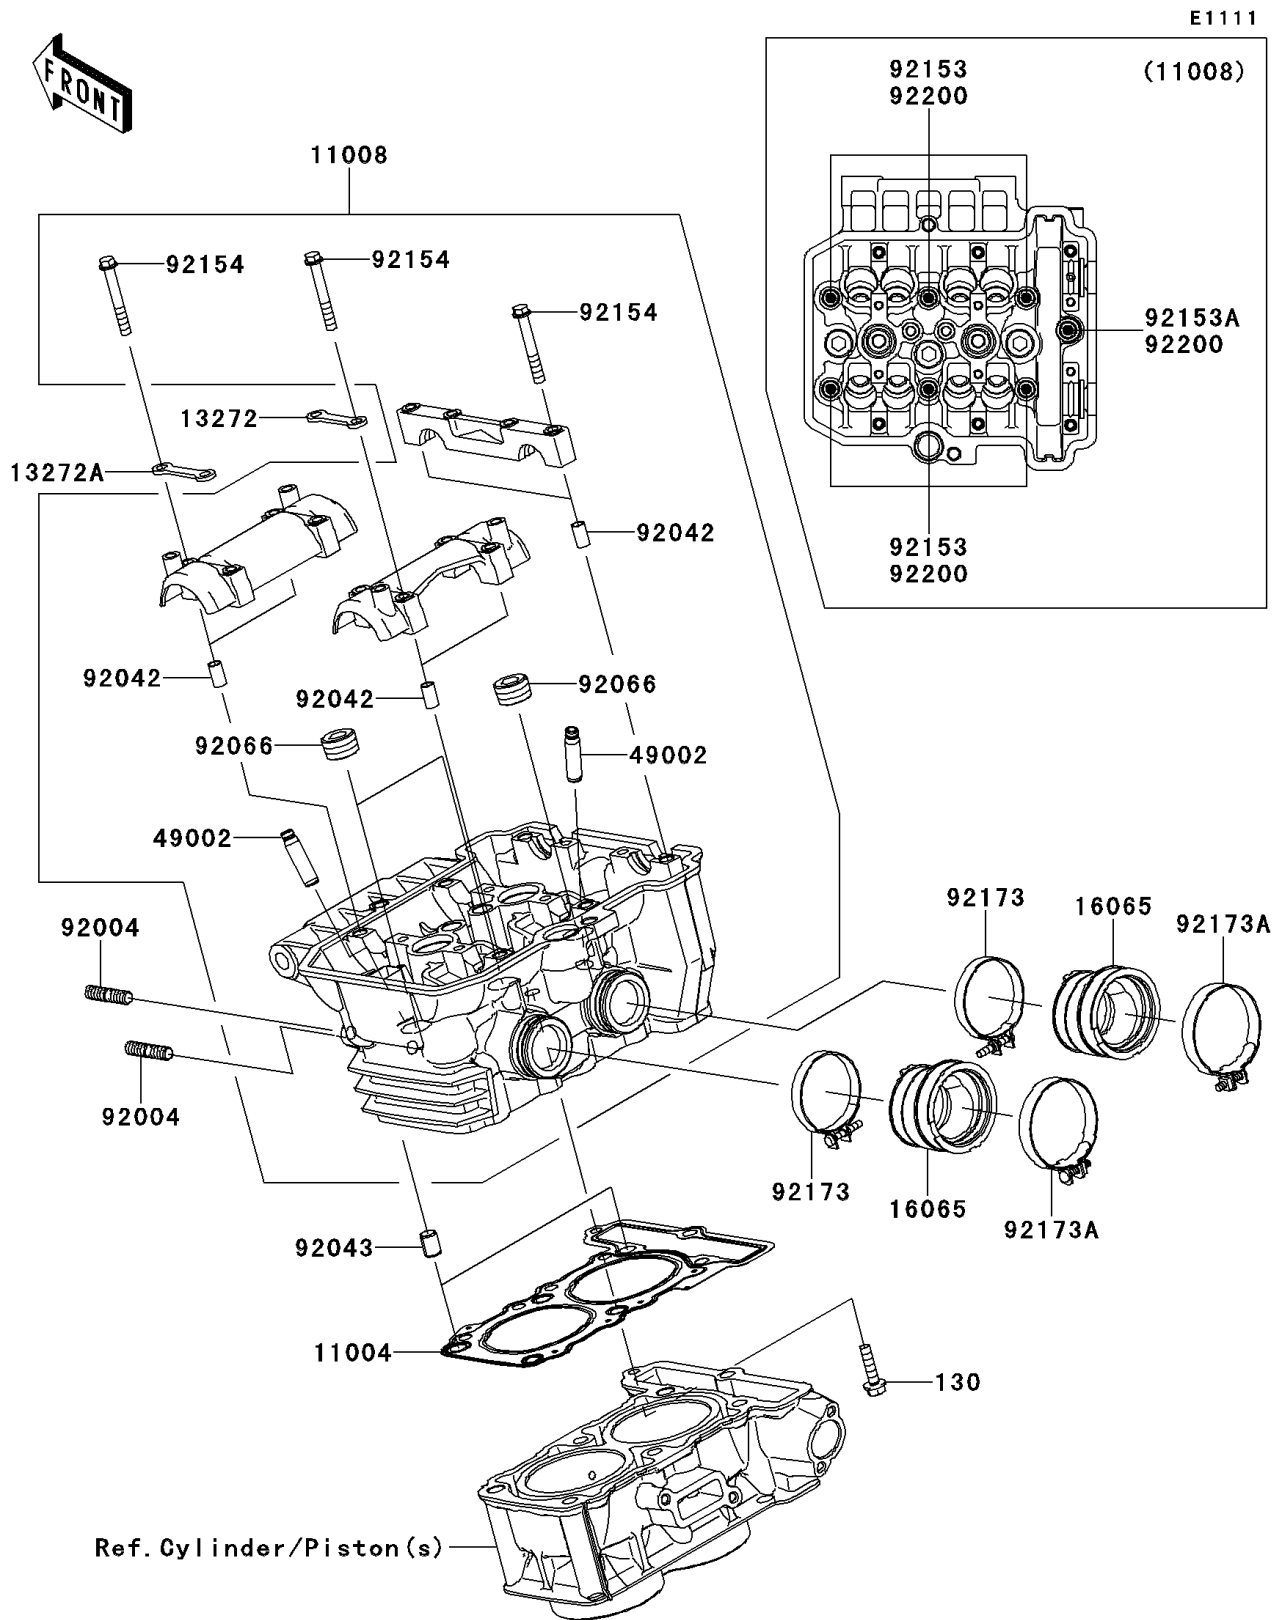

2013 NINJA® 300 PARTS DIAGRAM

Cylinder Head

2013 NINJA® 300 PARTS LIST

Cylinder Head

ITEM NAME	PART NUMBER	QUANTITY
BOLT-FLANGED,6X25 (Ref # 130)	130BB0625	1
GASKET-HEAD (Ref # 11004)	11004-0734	1
HEAD-COMP-CYLINDER (Ref # 11008)	11008-0747	1
PLATE,IN (Ref # 13272)	13272-0260	1
PLATE,EX (Ref # 13272A)	13272-0261	1
HOLDER-CARBURETOR (Ref # 16065)	16065-0119	1
GUIDE-VALVE (Ref # 49002)	49002-0009	1
STUD,8X22 (Ref # 92004)	92004-0040	1
PIN,DOWEL,6.3X8X14 (Ref # 92042)	92042-007	1
PIN,8.2X10X14 (Ref # 92043)	92043-1264	1
PLUG,PT1/2X12.5 (Ref # 92066)	92066-0002	1
BOLT,SOCKET,8X146 (Ref # 92153)	92153-1774	1
BOLT,SOCKET,8X115 (Ref # 92153A)	92153-1775	1
BOLT,6X45 (Ref # 92154)	92154-0246	1
CLAMP,47MM (Ref # 92173)	92173-0919	1
CLAMP,53MM (Ref # 92173A)	92173-0956	1
WASHER,8.5X18X1.6 (Ref # 92200)	92200-0860	1