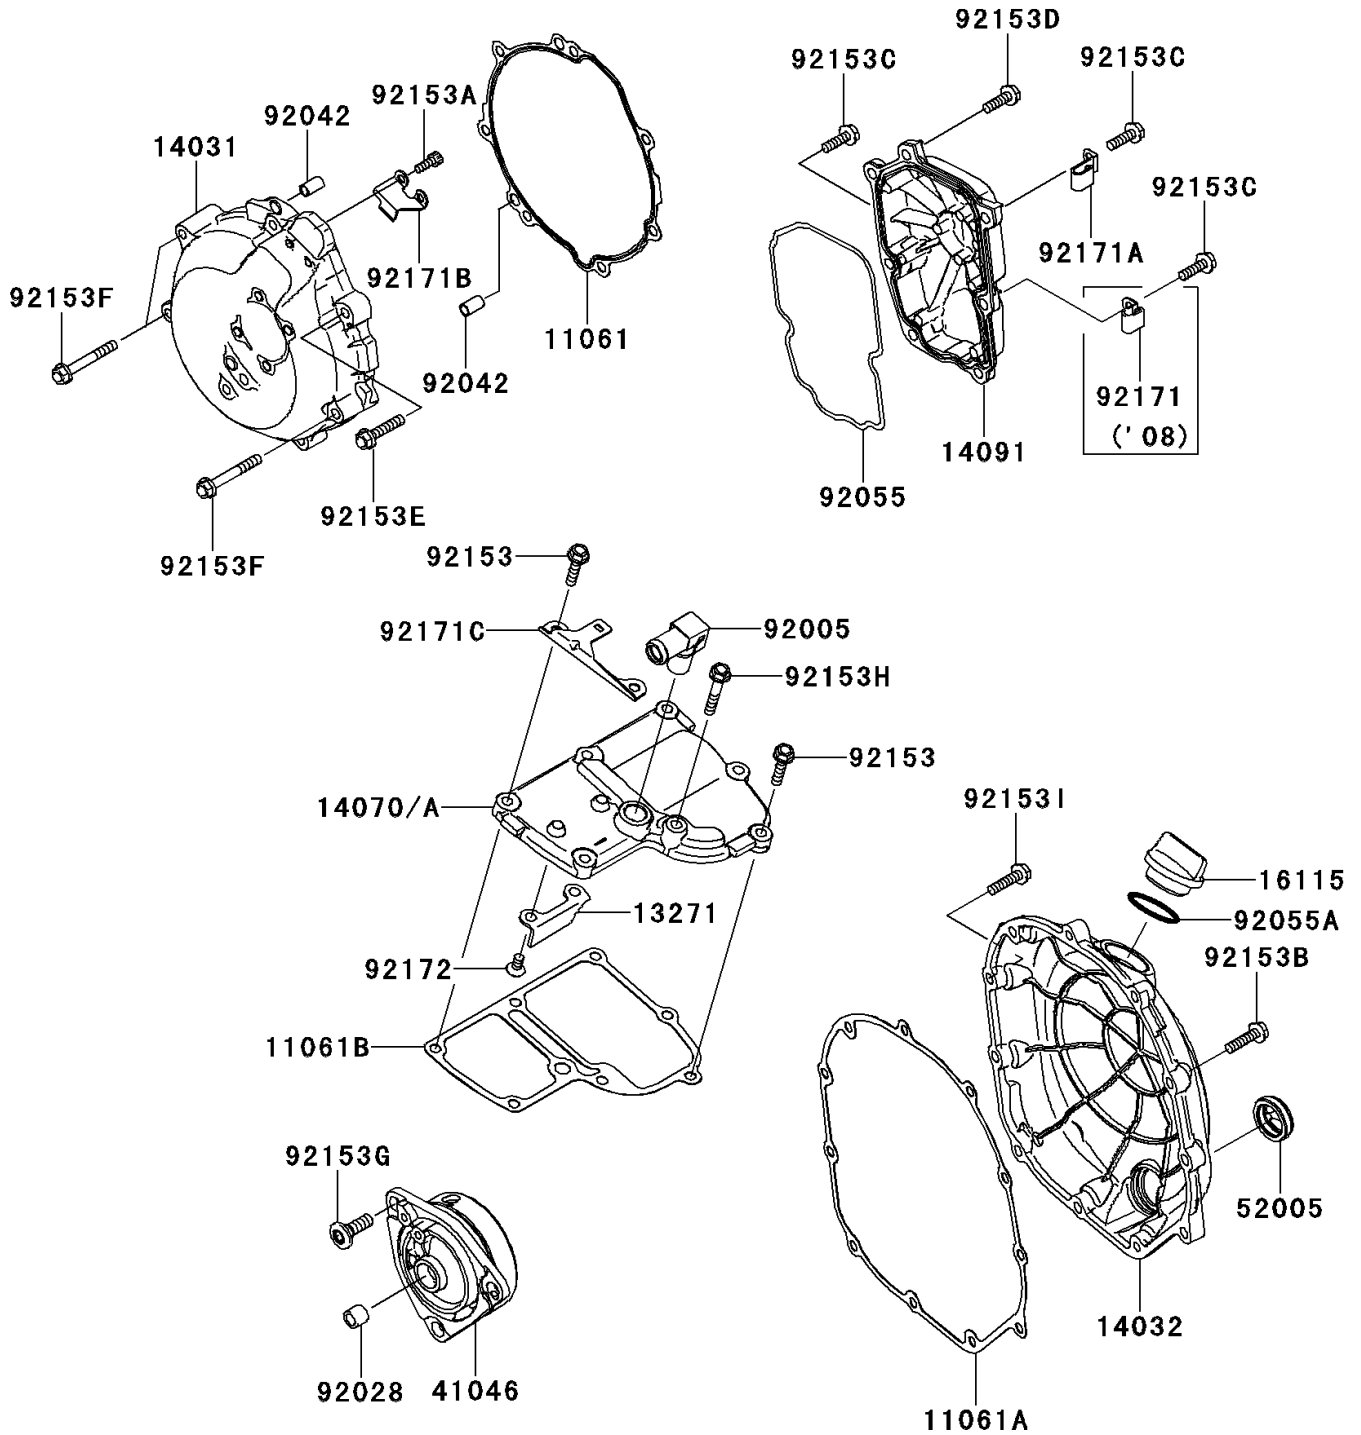

2008 Concours™ 14 PARTS DIAGRAM

Engine Cover(s)

E1431

2008 Concours™ 14 PARTS LIST

Engine Cover(s)

ITEM NAME	PART NUMBER	QUANTITY
GASKET,GENERATOR COVER (Ref # 11061)	11061-0197	1
GASKET,CLUTCH COVER (Ref # 11061A)	11061-0198	1
GASKET,BREATHER BODY (Ref # 11061B)	11061-0200	1
PLATE (Ref # 13271)	13271-0768	1
COVER-GENERATOR (Ref # 14031)	14031-0083	1
COVER-CLUTCH (Ref # 14032)	14032-0110	1
BODY-BREATHER (Ref # 14070)	14070-0003	1
COVER,PULSER (Ref # 14091)	14091-0896	1
CAP-OIL FILLER (Ref # 16115)	16115-1009	1
HOUSING-BEARING (Ref # 41046)	41046-0020	1
GAUGE (Ref # 52005)	52005-0024	1
FITTING (Ref # 92005)	92005-0044	1
BUSHING,8X12X10 (Ref # 92028)	92028-1750	1
PIN,DOWEL,6.3X8X14 (Ref # 92042)	92042-007	1
RING-O,PULSER COVER (Ref # 92055)	92055-0086	1
RING-O,31.7X2.4 (Ref # 92055A)	92055-049	1
BOLT,6X25 (Ref # 92153)	92153-1071	1
BOLT,SOCKET,5X14 (Ref # 92153A)	92153-1286	1
BOLT-FLANGED,6X25 (Ref # 92153B)	92153-1569	1
BOLT-FLANGED,6X20 (Ref # 92153C)	92153-1572	1
BOLT-FLANGED,6X20 (Ref # 92153D)	92153-1573	1
BOLT-FLANGED,6X30 (Ref # 92153E)	92153-1574	1
BOLT-FLANGED,6X45 (Ref # 92153F)	92153-1575	1
BOLT,SOCKET,8X25 (Ref # 92153G)	92153-1578	1
BOLT-FLANGED,6X35 (Ref # 92153H)	92153-1579	1
BOLT,FLANGED,6X25 (Ref # 92153I)	92153-1719	1
CLAMP (Ref # 92171)	92171-0534	1
CLAMP (Ref # 92171A)	92171-0761	1
CLAMP (Ref # 92171B)	92171-0768	1

2008 Concours™ 14 PARTS LIST

Engine Cover(s)

ITEM NAME	PART NUMBER	QUANTITY
CLAMP (Ref # 92171C)	92171-0769	1
SCREW-CSK-CROS,6X12 (Ref # 92172)	92172-0263	1