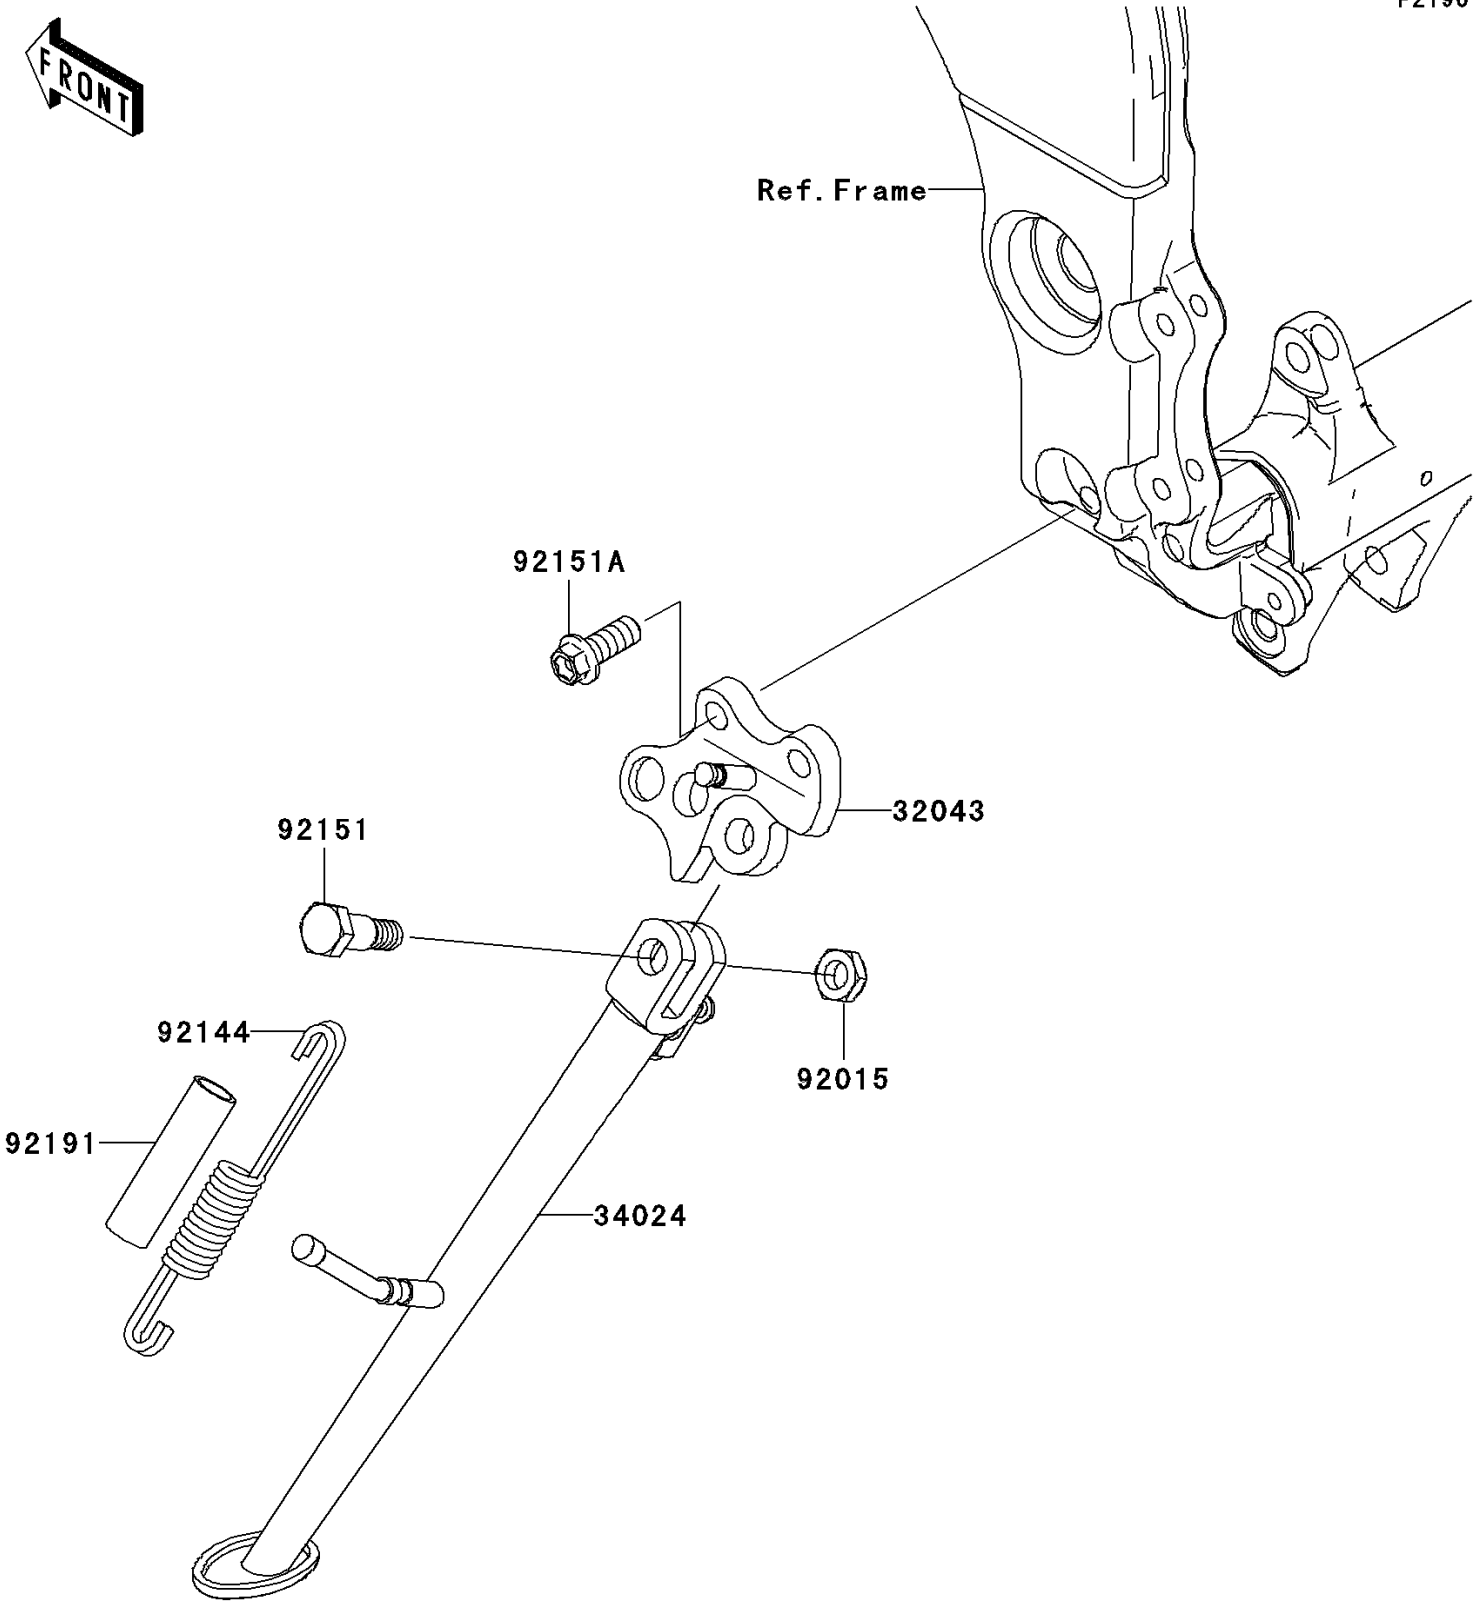

2008 NINJA® ZX™-10R PARTS DIAGRAM

Stand(s)

F2190

2008 NINJA® ZX™-10R PARTS LIST

Stand(s)

ITEM NAME	PART NUMBER	QUANTITY
BRACKET-STAND,SIDE,F.S.BLACK (Ref # 32043)	32043-0059-18R	1
STAND-SIDE,F.S.BLACK (Ref # 34024)	34024-0047-18R	1
NUT,LOCK,10MM,BLACK (Ref # 92015)	92015-1188	1
SPRING,SIDE STAND (Ref # 92144)	92144-1818	1
BOLT,SIDE STAND (Ref # 92151)	92151-1797	1
BOLT,FLANGED,10X25 (Ref # 92151A)	92151-1802	1
TUBE,13X16X60 (Ref # 92191)	92191-1001	1