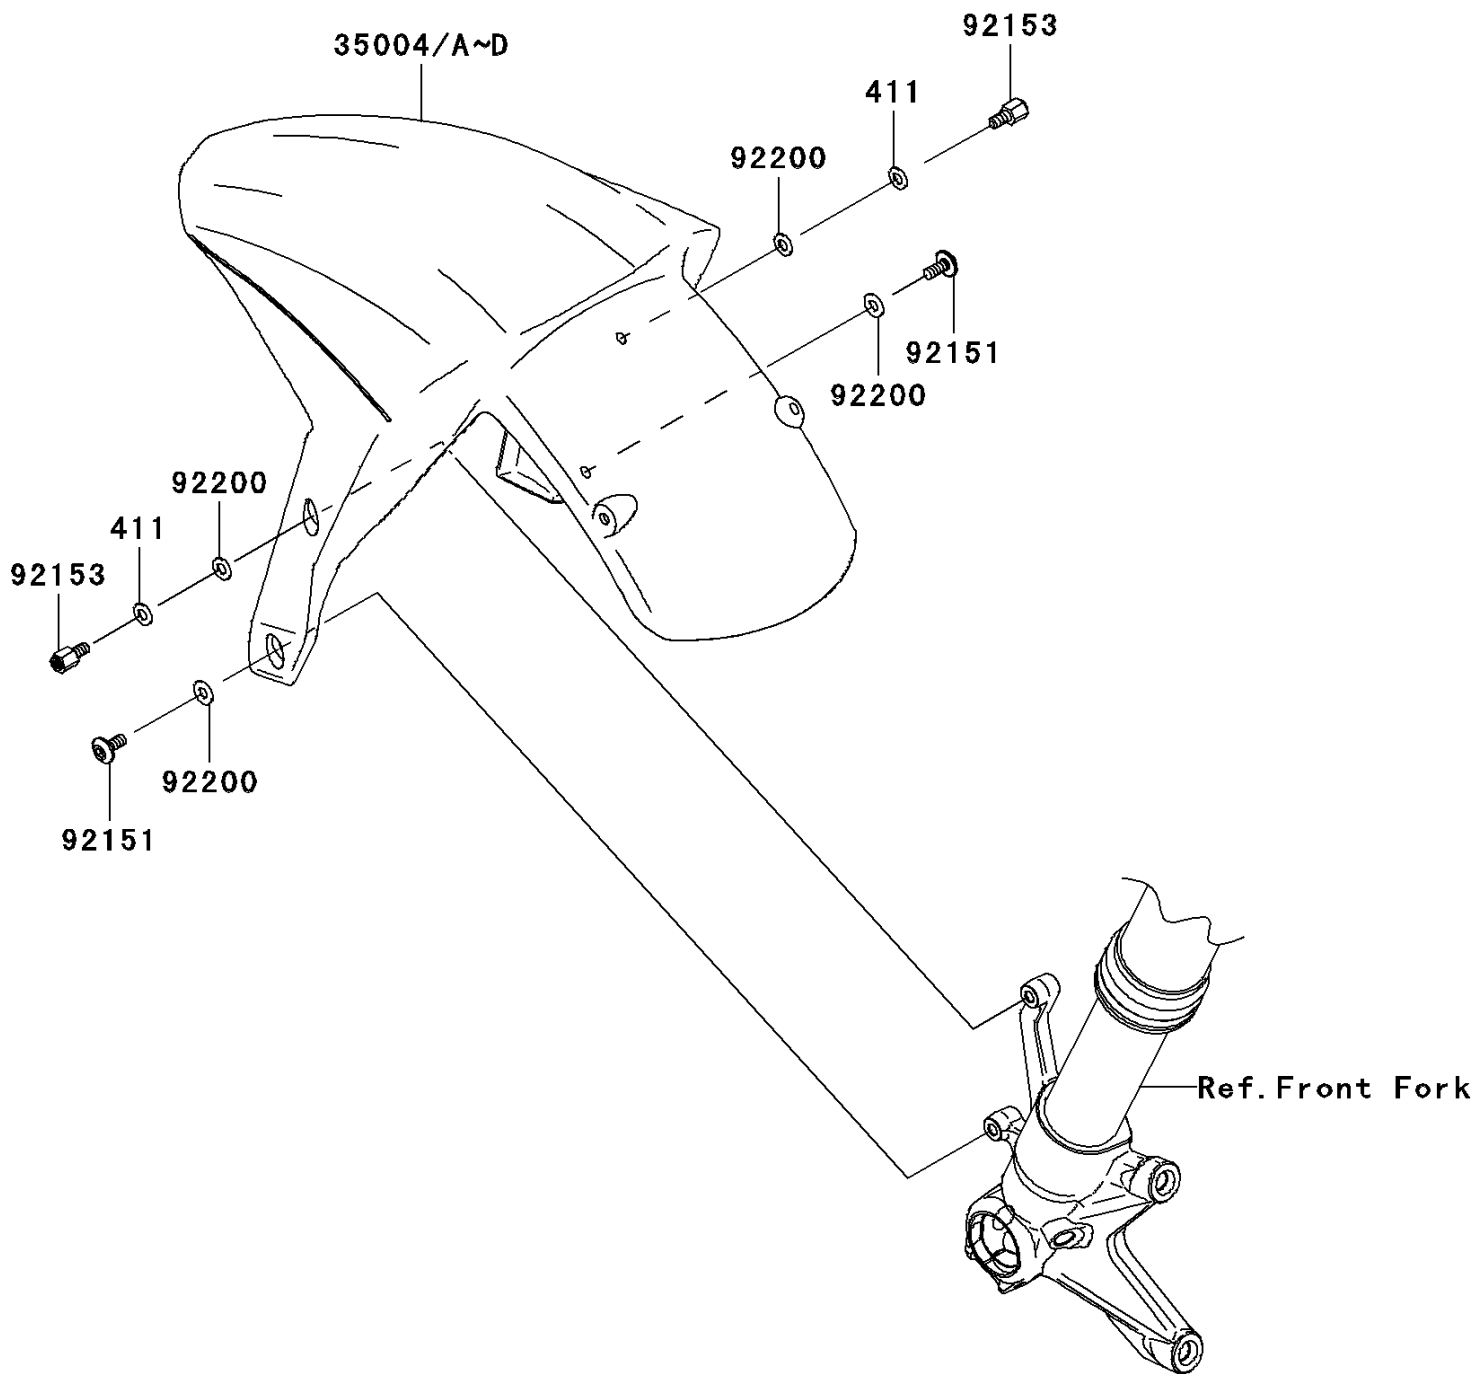

2008 NINJA® ZX™-10R PARTS DIAGRAM

Front Fender(s)

F2171

2008 NINJA® ZX™-10R PARTS LIST

Front Fender(s)

ITEM NAME	PART NUMBER	QUANTITY
WASHER-PLAIN,6.5X13X1 (Ref # 411)	411AB0600	1
FENDER-FRONT,M.D,BLACK (Ref # 35004B)	35004-0093-17K	1
BOLT,SOCKET,6X14 (Ref # 92151)	92151-1654	1
BOLT,6MM (Ref # 92153)	92153-0335	1
WASHER,6.5X14X1 (Ref # 92200)	92200-1388	1
FENDER-FRONT,P.W.ORANGE (Ref # 35004A)	35004-0093-17H	1
FENDER-FRONT,C.P.BLUE (Ref # 35004D)	35004-0093-723	1