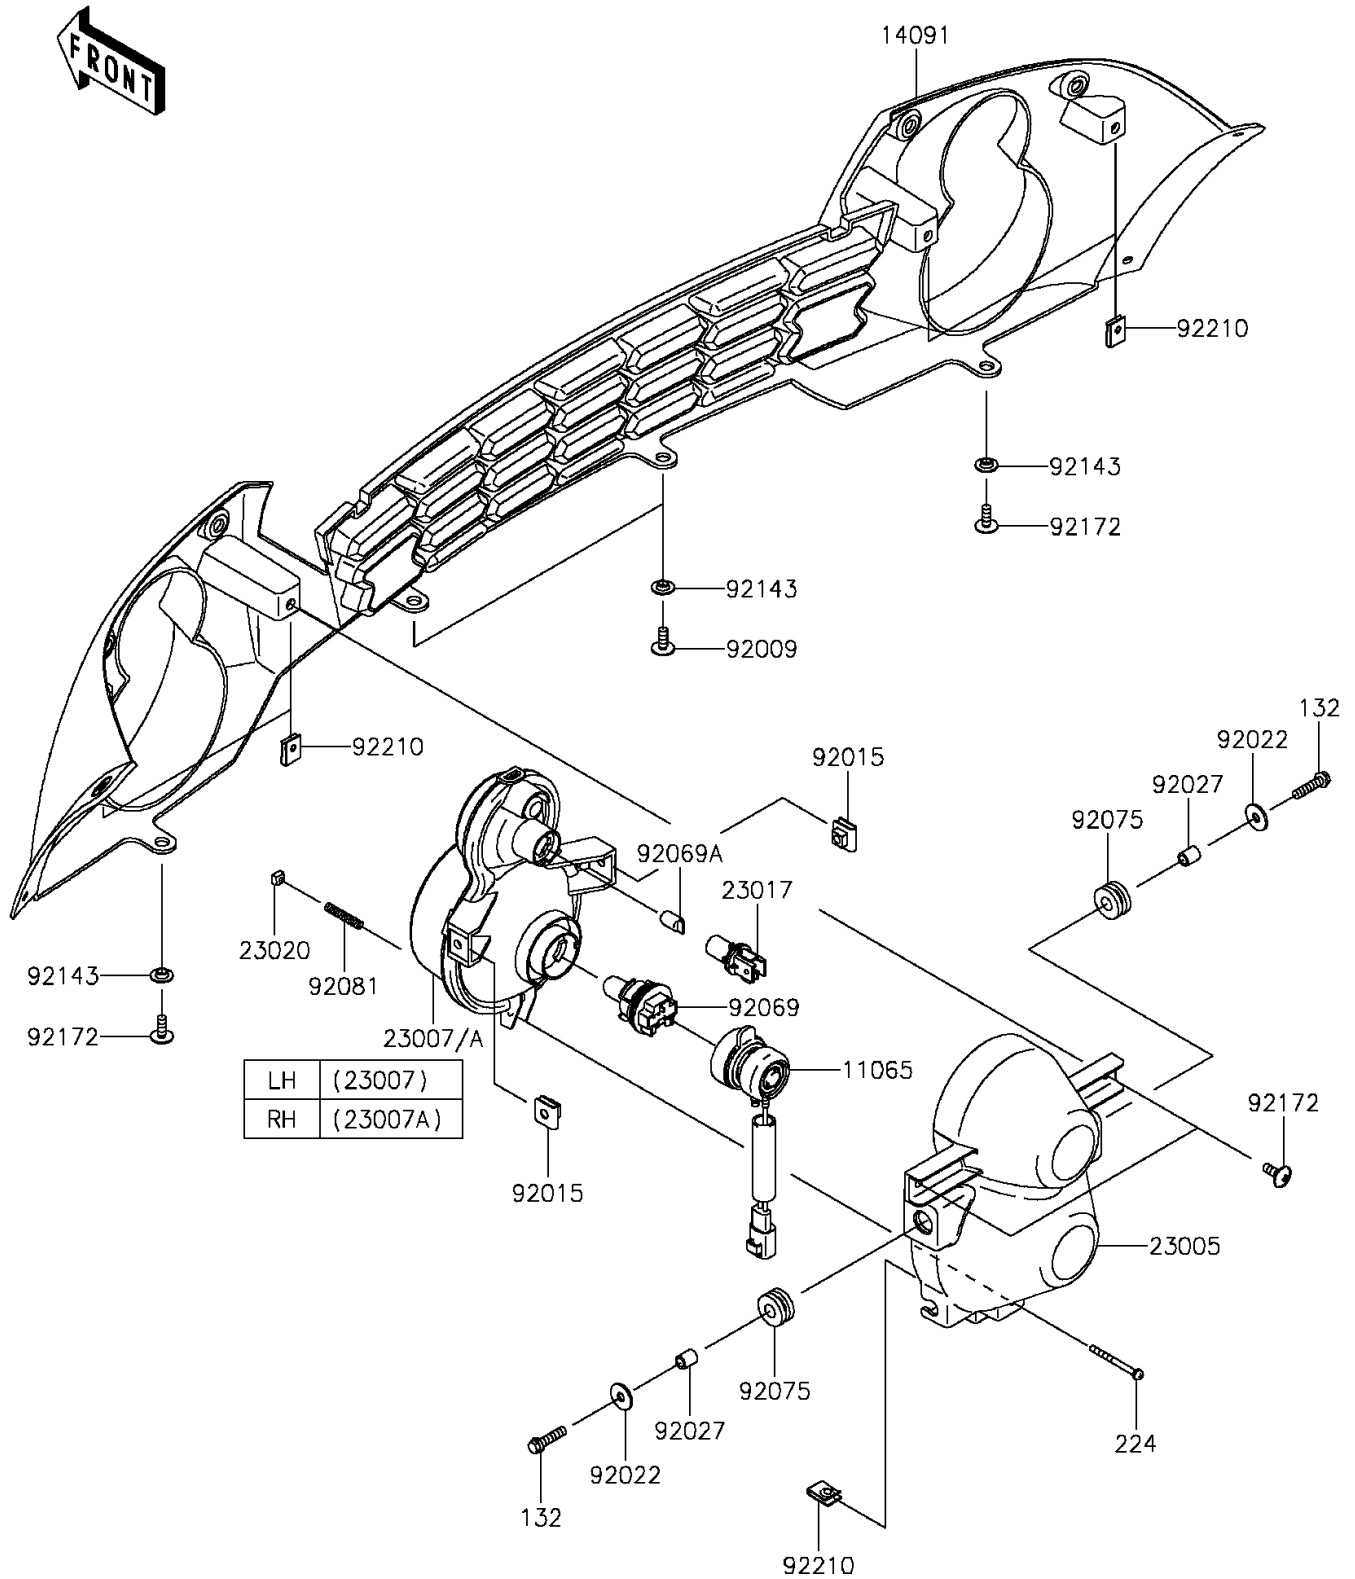

2016 Mule™ 610 4x4 SE PARTS DIAGRAM

Headlight(s)

F2710

2016 Mule™ 610 4x4 SE PARTS LIST

Headlight(s)

ITEM NAME	PART NUMBER	QUANTITY
BOLT-FLANGED-SMALL,6X25 (Ref # 132)	132BA0625	1
SCREW-PAN-WP-CROS,4X45 (Ref # 224)	224AA0445	1
CAP,HEAD LAMP (Ref # 11065)	11065-0104	1
COVER,FRONT GRILLE,F.BLACK (Ref # 14091)	14091-0342-6Z	1
BODY-COMP-HEAD LAMP (Ref # 23005)	23005-0005	1
LENS-COMP,HEAD LAMP,LH (Ref # 23007)	23007-0047	1
LENS-COMP,HEAD LAMP,RH (Ref # 23007A)	23007-0048	1
SOCKET,HEAD LAMP (Ref # 23017)	23017-0002	1
NUT,4MM,FOCUS ADJUST (Ref # 23020)	23020-018	1
SCREW,6X16 (Ref # 92009)	92009-1621	1
NUT,6MM (Ref # 92015)	92015-1094	1
WASHER,6.5X20X1.6 (Ref # 92022)	92022-125	1
COLLAR,6.8X10X12 (Ref # 92027)	92027-162	1
BULB,12V 30/30W (Ref # 92069)	92069-0012	1
BULB,12V 5W (Ref # 92069A)	92069-1016	1
DAMPER,10X24X12 (Ref # 92075)	92075-1690	1
SPRING,FOCUS ADJUST (Ref # 92081)	92081-1896	1
COLLAR (Ref # 92143)	92143-1087	1
SCREW,TAPPING,6X20 (Ref # 92172)	92172-0488	1
NUT,LEAF SPRING,6MM (Ref # 92210)	92210-0624	1