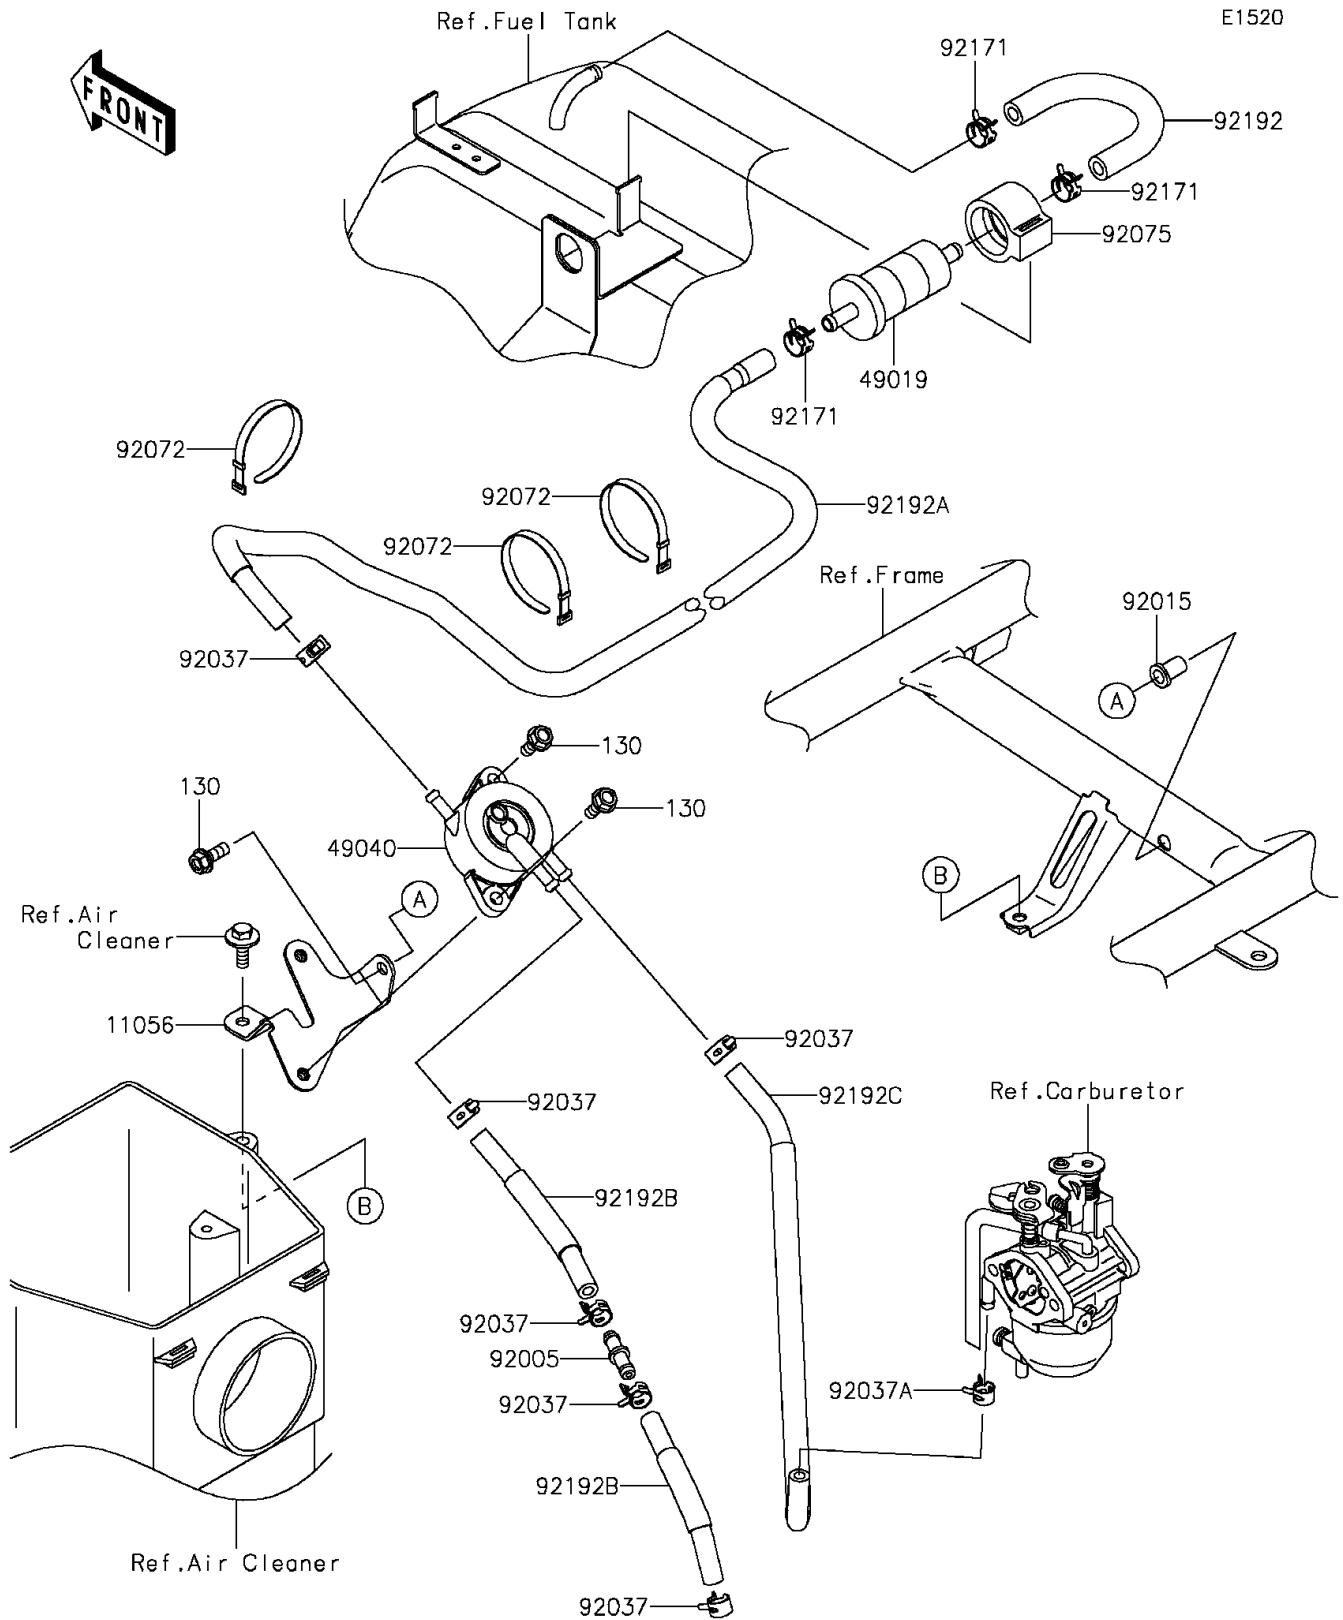

2016 Mule™ 610 4x4 SE PARTS DIAGRAM

Fuel Pump

2016 Mule™ 610 4x4 SE PARTS LIST

Fuel Pump

ITEM NAME	PART NUMBER	QUANTITY
BOLT-FLANGED,6X16 (Ref # 130)	130BA0616	1
BRACKET,PUMP FUEL (Ref # 11056)	11056-7402	1
FILTER-FUEL (Ref # 49019)	49019-1055	1
PUMP-FUEL (Ref # 49040)	49040-0005	1
FITTING (Ref # 92005)	92005-0789	1
NUT,POP,6MM (Ref # 92015)	92015-1759	1
CLAMP,TUBE (Ref # 92037)	92037-1505	1
CLAMP (Ref # 92037A)	92037-2113	1
BAND,L=186 (Ref # 92072)	92072-056	1
DAMPER,FUEL FILTER (Ref # 92075)	92075-1853	1
CLAMP (Ref # 92171)	92171-0515	1
TUBE,7.5X12.5X200 (Ref # 92192)	92192-0243	1
TUBE,FILTER FUEL-PUMP FUEL (Ref # 92192A)	92192-1453	1
TUBE,CRAB.INSULATOR-PUMP (Ref # 92192B)	92192-1613	1
TUBE,PUMP FUEL-CARB. (Ref # 92192C)	92192-1614	1