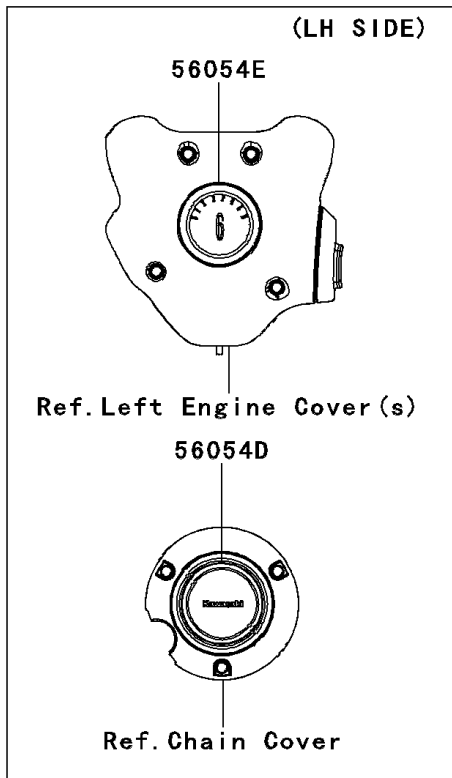

2009 PARTS DIAGRAM

Decals(Red)(B9F)

2009 PARTS LIST

Decals(Red)(B9F)

ITEM NAME	PART NUMBER	QUANTITY
MARK,FUEL TANK,LH (Ref # 56054)	56054-0300	1
MARK,FUEL TANK,RH (Ref # 56054A)	56054-0301	1
MARK,REAR TRUNK (Ref # 56054B)	56054-0302	1
MARK,AIR CLEANER COVER (Ref # 56054C)	56054-0303	1
MARK,PULLEY COVER (Ref # 56054D)	56054-0304	1
MARK,GENERATOR COVER (Ref # 56054E)	56054-0305	1
MARK,FR FENDER,ABS (Ref # 56054F)	56054-0456	1
MARK,CLUTCH COVER (Ref # 56054G)	56054-0463	1
PATTERN,TANK COVER,UPP (Ref # 56068)	56068-1881	1
PATTERN,TANK COVER,LWR (Ref # 56068A)	56068-1882	1