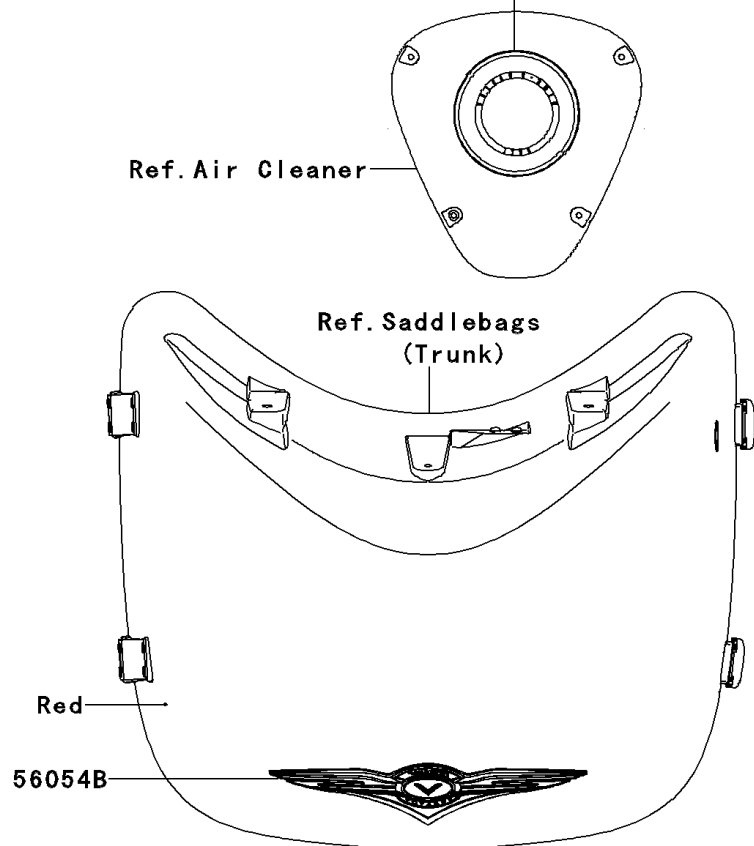

2009 PARTS DIAGRAM

Decals(Red)(B9F)

2009 PARTS LIST

Decals(Red)(B9F)

ITEM NAME	PART NUMBER	QUANTITY
MARK,FUEL TANK,LH (Ref # 56054)	56054-0300	1
MARK,FUEL TANK,RH (Ref # 56054A)	56054-0301	1
MARK,REAR TRUNK (Ref # 56054B)	56054-0302	1
MARK,AIR CLEANER COVER (Ref # 56054C)	56054-0303	1
MARK,PULLEY COVER (Ref # 56054D)	56054-0304	1
MARK,GENERATOR COVER (Ref # 56054E)	56054-0305	1
MARK,FR FENDER,ABS (Ref # 56054F)	56054-0456	1
MARK,CLUTCH COVER (Ref # 56054G)	56054-0463	1
PATTERN,TANK COVER,UPP (Ref # 56068)	56068-1881	1
PATTERN,TANK COVER,LWR (Ref # 56068A)	56068-1882	1