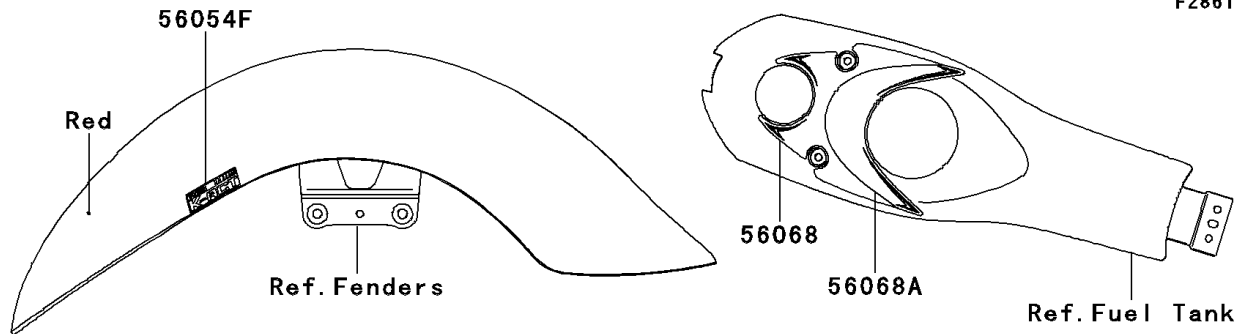

2009 PARTS DIAGRAM

Decals(Red)(B9F)

2009 PARTS LIST

Decals(Red)(B9F)

ITEM NAME	PART NUMBER	QUANTITY
MARK,FUEL TANK,LH (Ref # 56054)	56054-0300	1
MARK,FUEL TANK,RH (Ref # 56054A)	56054-0301	1
MARK,REAR TRUNK (Ref # 56054B)	56054-0302	1
MARK,AIR CLEANER COVER (Ref # 56054C)	56054-0303	1
MARK,PULLEY COVER (Ref # 56054D)	56054-0304	1
MARK,GENERATOR COVER (Ref # 56054E)	56054-0305	1
MARK,FR FENDER,ABS (Ref # 56054F)	56054-0456	1
MARK,CLUTCH COVER (Ref # 56054G)	56054-0463	1
PATTERN,TANK COVER,UPP (Ref # 56068)	56068-1881	1
PATTERN,TANK COVER,LWR (Ref # 56068A)	56068-1882	1