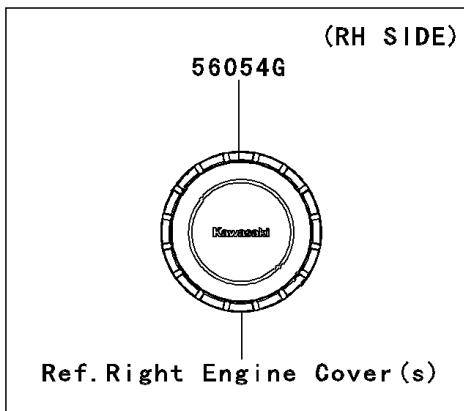

2009 PARTS DIAGRAM

Decals(Red)(B9F)

2009 PARTS LIST

Decals(Red)(B9F)

ITEM NAME	PART NUMBER	QUANTITY
MARK,FUEL TANK,LH (Ref # 56054)	56054-0300	1
MARK,FUEL TANK,RH (Ref # 56054A)	56054-0301	1
MARK,REAR TRUNK (Ref # 56054B)	56054-0302	1
MARK,AIR CLEANER COVER (Ref # 56054C)	56054-0303	1
MARK,PULLEY COVER (Ref # 56054D)	56054-0304	1
MARK,GENERATOR COVER (Ref # 56054E)	56054-0305	1
MARK,FR FENDER,ABS (Ref # 56054F)	56054-0456	1
MARK,CLUTCH COVER (Ref # 56054G)	56054-0463	1
PATTERN,TANK COVER,UPP (Ref # 56068)	56068-1881	1
PATTERN,TANK COVER,LWR (Ref # 56068A)	56068-1882	1