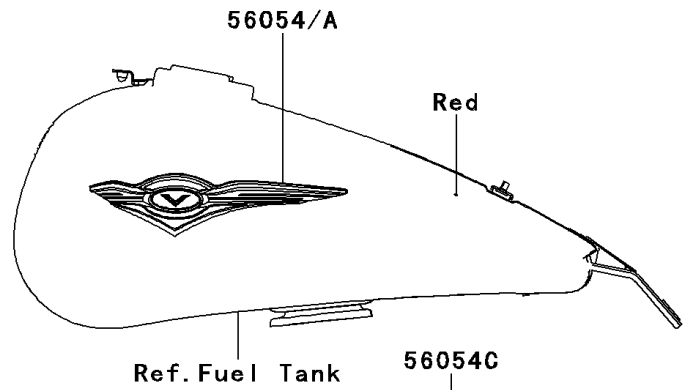

2009 PARTS DIAGRAM

Decals(Red)(B9F)

2009 PARTS LIST

Decals(Red)(B9F)

ITEM NAME	PART NUMBER	QUANTITY
MARK,FUEL TANK,LH (Ref # 56054)	56054-0300	1
MARK,FUEL TANK,RH (Ref # 56054A)	56054-0301	1
MARK,REAR TRUNK (Ref # 56054B)	56054-0302	1
MARK,AIR CLEANER COVER (Ref # 56054C)	56054-0303	1
MARK,PULLEY COVER (Ref # 56054D)	56054-0304	1
MARK,GENERATOR COVER (Ref # 56054E)	56054-0305	1
MARK,FR FENDER,ABS (Ref # 56054F)	56054-0456	1
MARK,CLUTCH COVER (Ref # 56054G)	56054-0463	1
PATTERN,TANK COVER,UPP (Ref # 56068)	56068-1881	1
PATTERN,TANK COVER,LWR (Ref # 56068A)	56068-1882	1