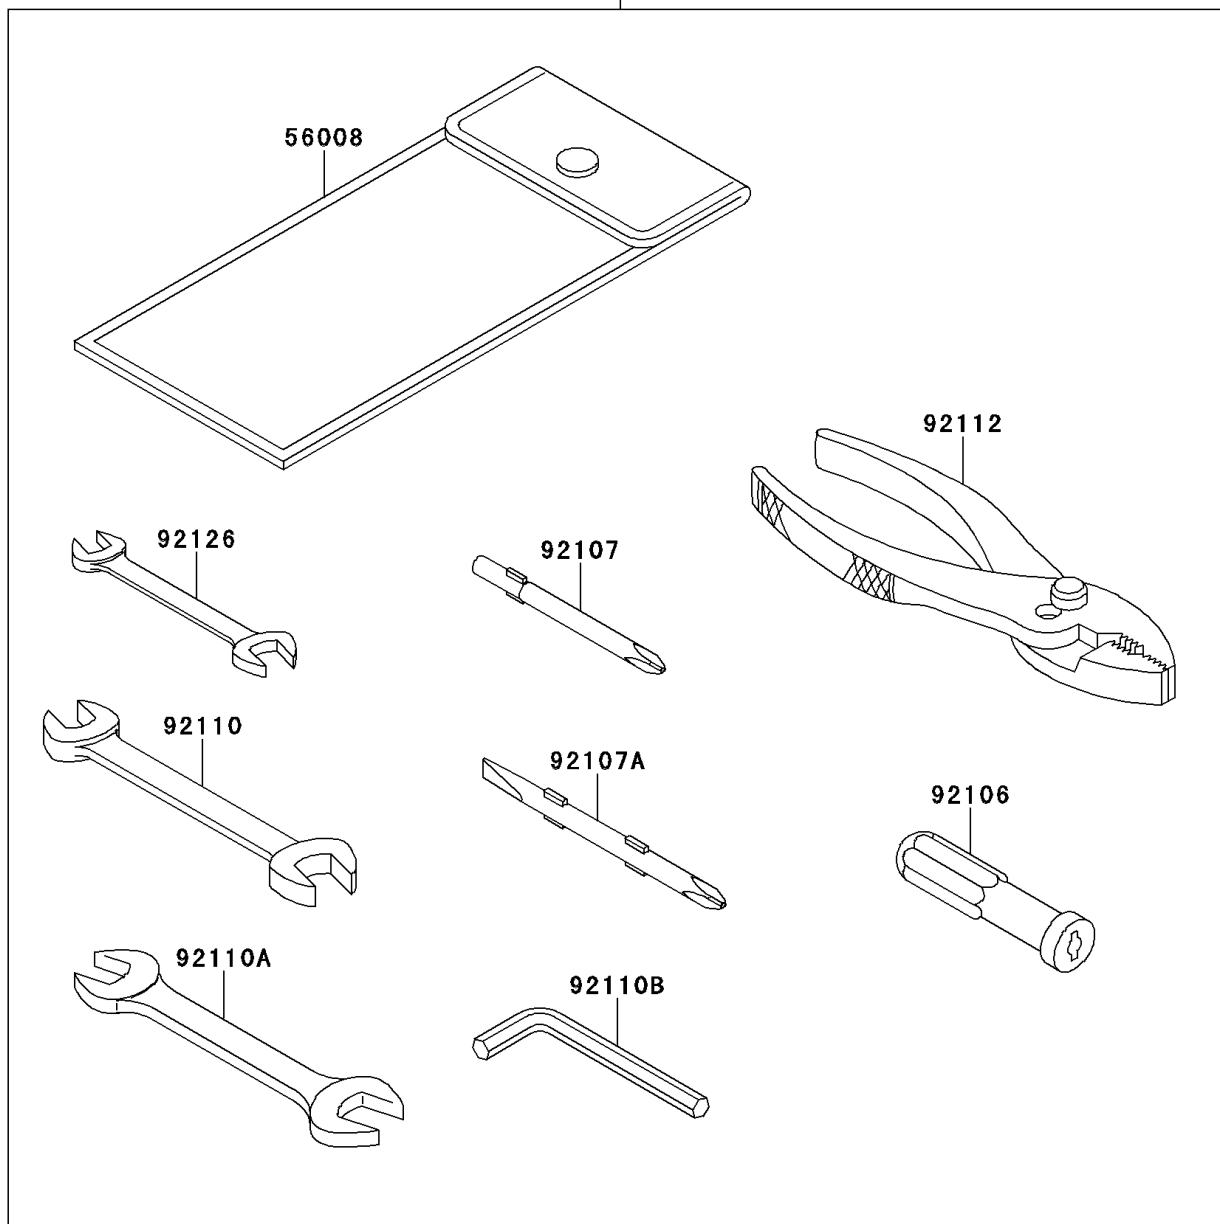

2009 PARTS DIAGRAM

Owner's Tools(B9F/B9FA)

56007

F2810

2009 PARTS LIST

Owner's Tools(B9F/B9FA)

ITEM NAME	PART NUMBER	QUANTITY
TOOL-KIT (Ref # 56007)	56007-0072	1
BAG,TOOL (Ref # 56008)	56008-0001	1
GASKET-LIQUID,TB1211F,CLEAR (Ref # 92104)	92104-0004	1
GASKET-LIQUID,TB1216B,BLACK (Ref # 92104A)	92104-1064	1
GRIP-SCREW DRIVER (Ref # 92106)	92106-1001	1
TOOL-DRIVER,#3PHILLIPS (Ref # 92107)	92107-005	1
TOOL-DRIVER,#2PHILLIPS&SLOT (Ref # 92107A)	92107-1051	1
TOOL-WRENCH,OPEN END,10X12 (Ref # 92110)	92110-1152	1
TOOL-WRENCH,OPEN END,14X17 (Ref # 92110A)	92110-1153	1
TOOL-WRENCH,ALLEN,4MM (Ref # 92110B)	92110-3703	1
TOOL-PLIERS (Ref # 92112)	92112-1001	1
TOOL-WRENCH,OPEN END,8X10 (Ref # 92126)	92126-004	1