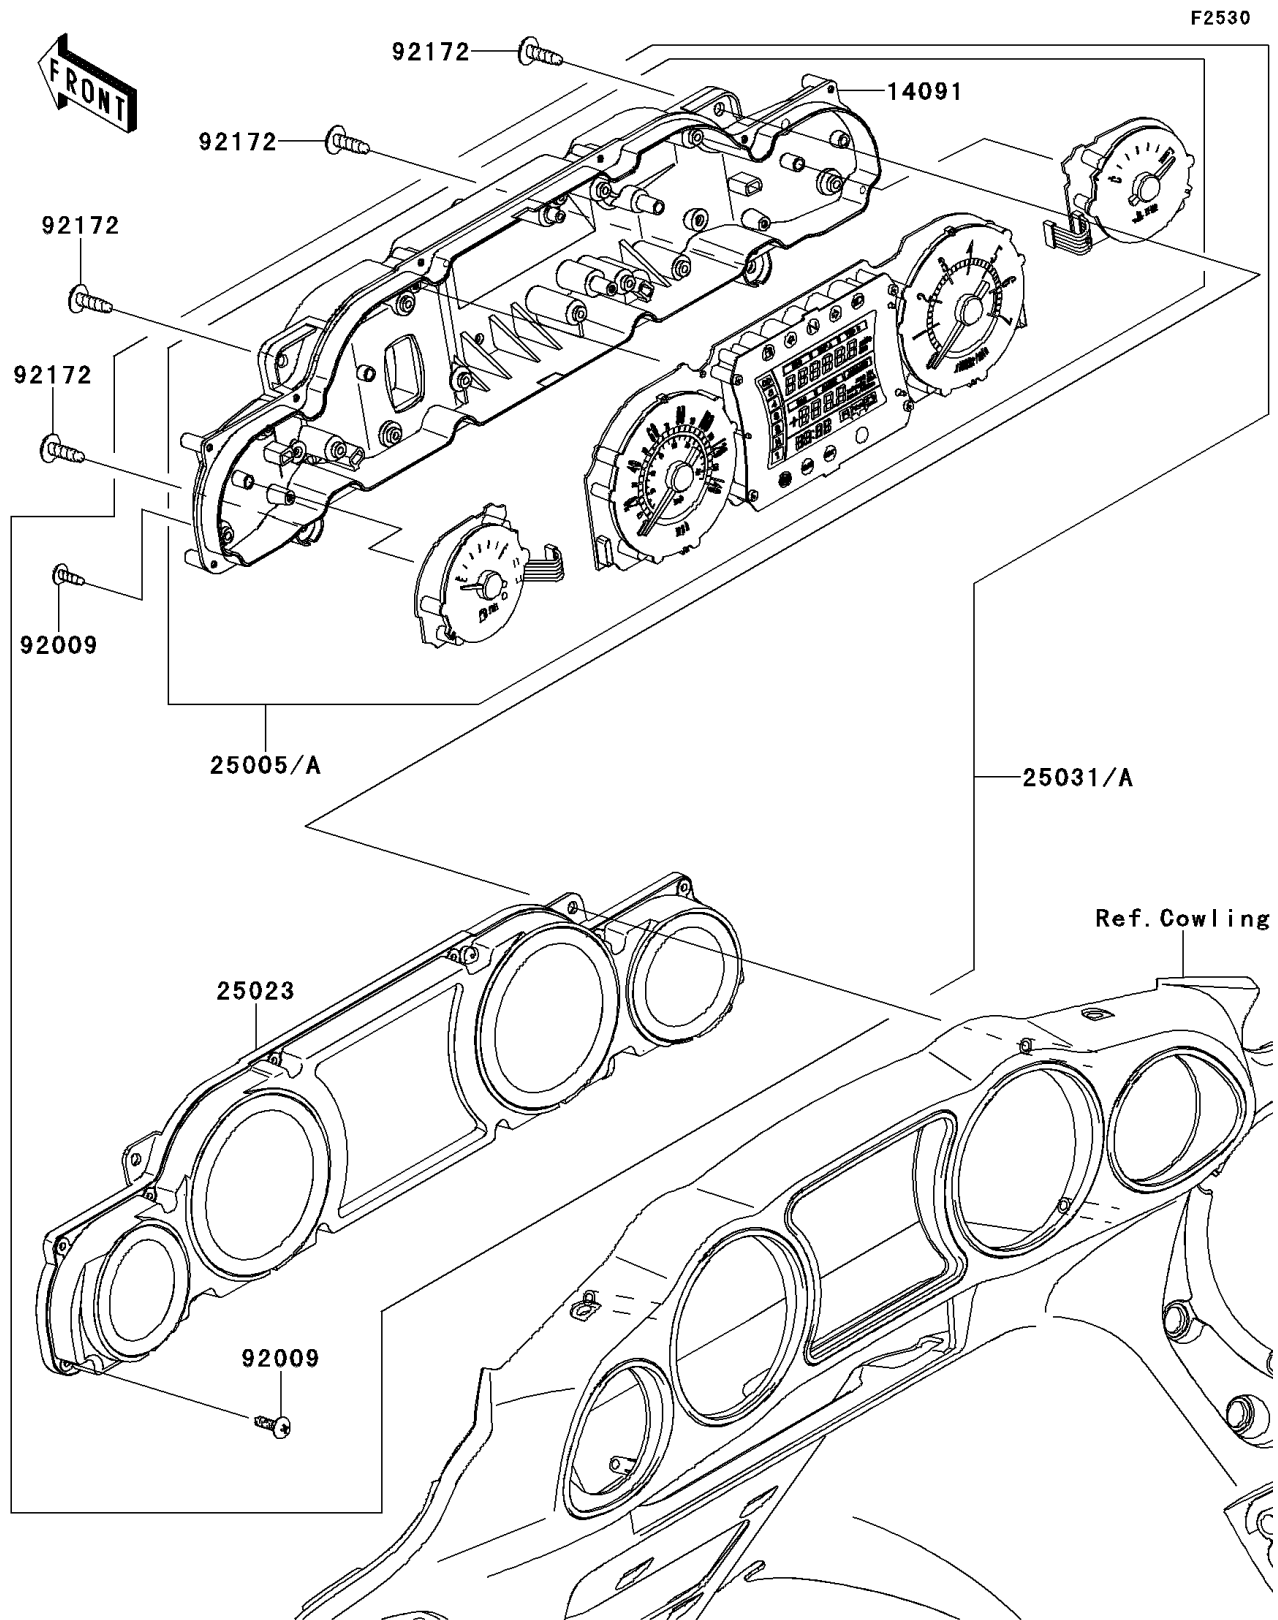

2009 PARTS DIAGRAM

Meter(s)(B9F-BAF)

2009 PARTS LIST

Meter(s)(B9F-BAF)

ITEM NAME	PART NUMBER	QUANTITY
COVER,METER,LWR (Ref # 14091)	14091-1577	1
SPEEDOMETER,KPH (Ref # 25005A)	25005-0069	1
COVER-METER CASE,UPP (Ref # 25023)	25023-0037	1
METER-ASSY,KPH (Ref # 25031A)	25031-0219	1
SCREW,TAPPING,3X16 (Ref # 92009)	92009-1391	1
SCREW (Ref # 92172)	92172-1072	1