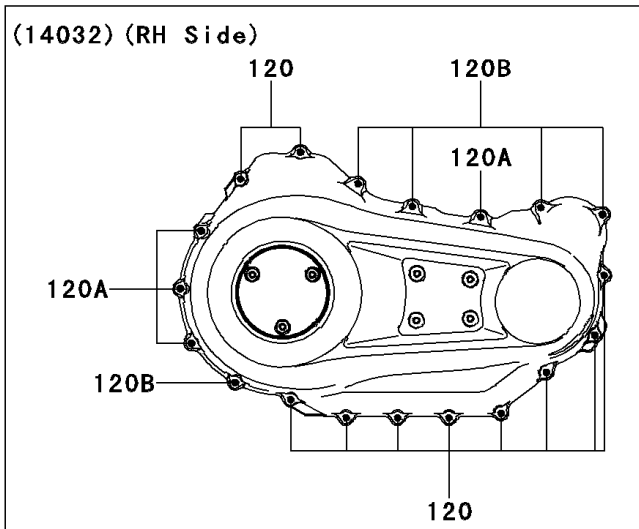

2009 PARTS DIAGRAM

Right Engine Cover(s)

E1436

2009 PARTS LIST

Right Engine Cover(s)

ITEM NAME	PART NUMBER	QUANTITY
BOLT-SOCKET,6X50 (Ref # 120)	120CC0650	1
BOLT-SOCKET,6X65 (Ref # 120A)	120CC0665	1
BOLT-SOCKET,6X75 (Ref # 120B)	120CC0675	1
PIN-DOWEL,6X14 (Ref # 551)	551A0614	1
GASKET,CLUTCH COVER (Ref # 11061)	11061-0337	1
COVER-CLUTCH (Ref # 14032)	14032-0141	1
COVER,CLUTCH,OUTER (Ref # 14091)	14091-0995	1
COVER,CLUTCH OUTER (Ref # 14092)	14092-0033	1
BOLT,SOCKET,6X16 (Ref # 92002)	92002-1778	1
BEARING-NEEDLE,HK1212V11 (Ref # 92046)	92046-1292	1
COLLAR (Ref # 92143)	92143-1087	1
BOLT,SOCKET,6X16 (Ref # 92154)	92154-0257	1