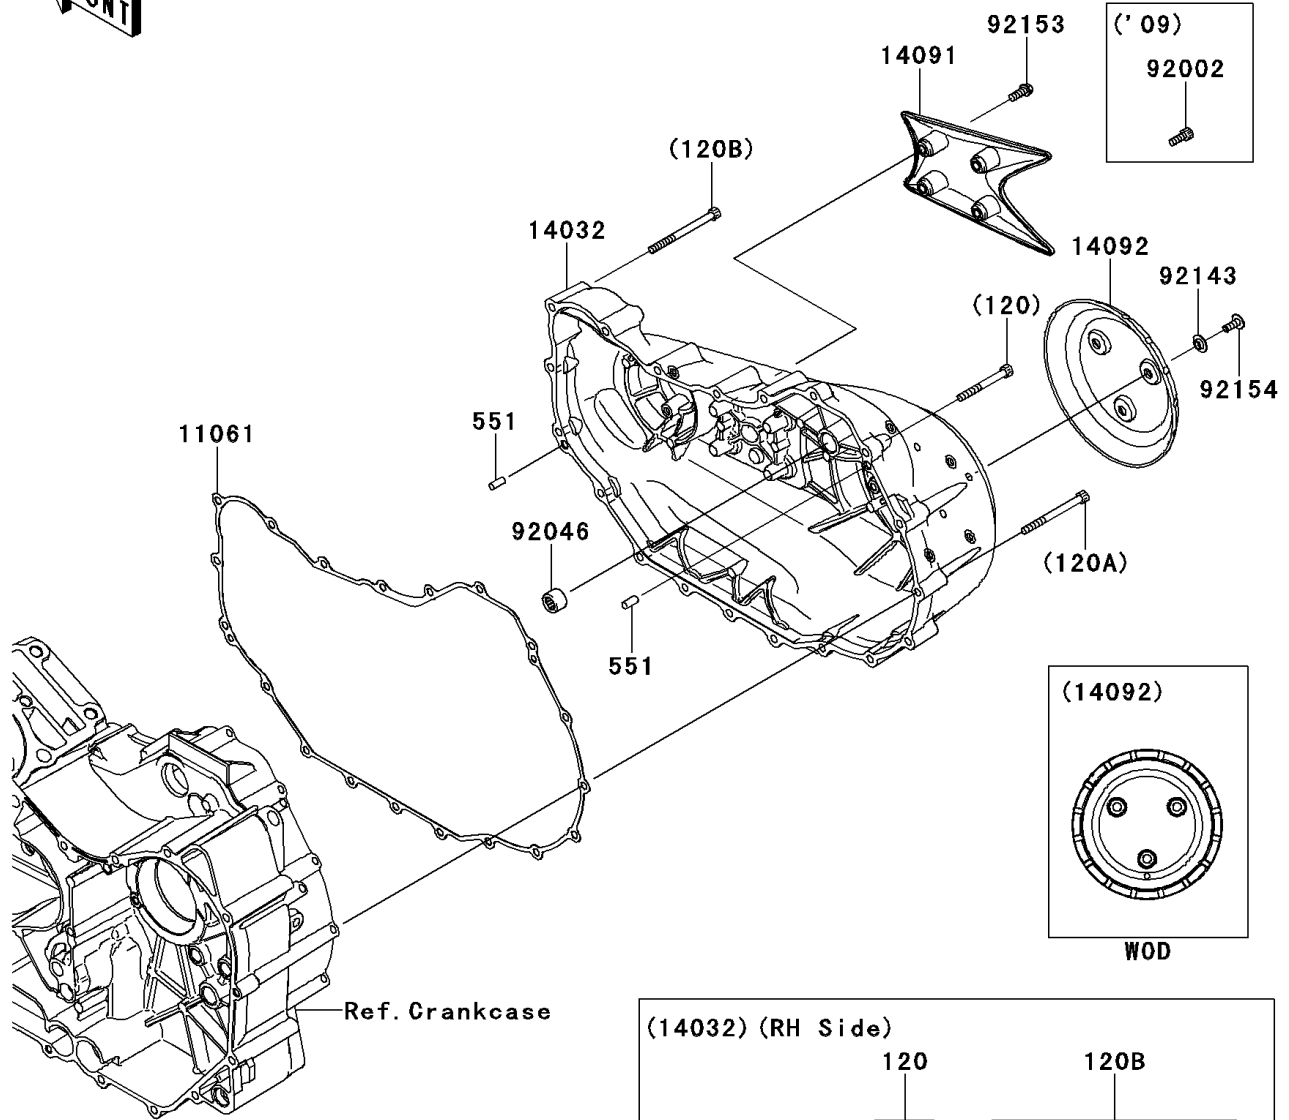

2009 PARTS DIAGRAM

Right Engine Cover(s)

E1436

2009 PARTS LIST

Right Engine Cover(s)

ITEM NAME	PART NUMBER	QUANTITY
BOLT-SOCKET,6X50 (Ref # 120)	120CC0650	1
BOLT-SOCKET,6X65 (Ref # 120A)	120CC0665	1
BOLT-SOCKET,6X75 (Ref # 120B)	120CC0675	1
PIN-DOWEL,6X14 (Ref # 551)	551A0614	1
GASKET,CLUTCH COVER (Ref # 11061)	11061-0337	1
COVER-CLUTCH (Ref # 14032)	14032-0141	1
COVER,CLUTCH,OUTER (Ref # 14091)	14091-0995	1
COVER,CLUTCH OUTER (Ref # 14092)	14092-0033	1
BOLT,SOCKET,6X16 (Ref # 92002)	92002-1778	1
BEARING-NEEDLE,HK1212V11 (Ref # 92046)	92046-1292	1
COLLAR (Ref # 92143)	92143-1087	1
BOLT,SOCKET,6X16 (Ref # 92154)	92154-0257	1