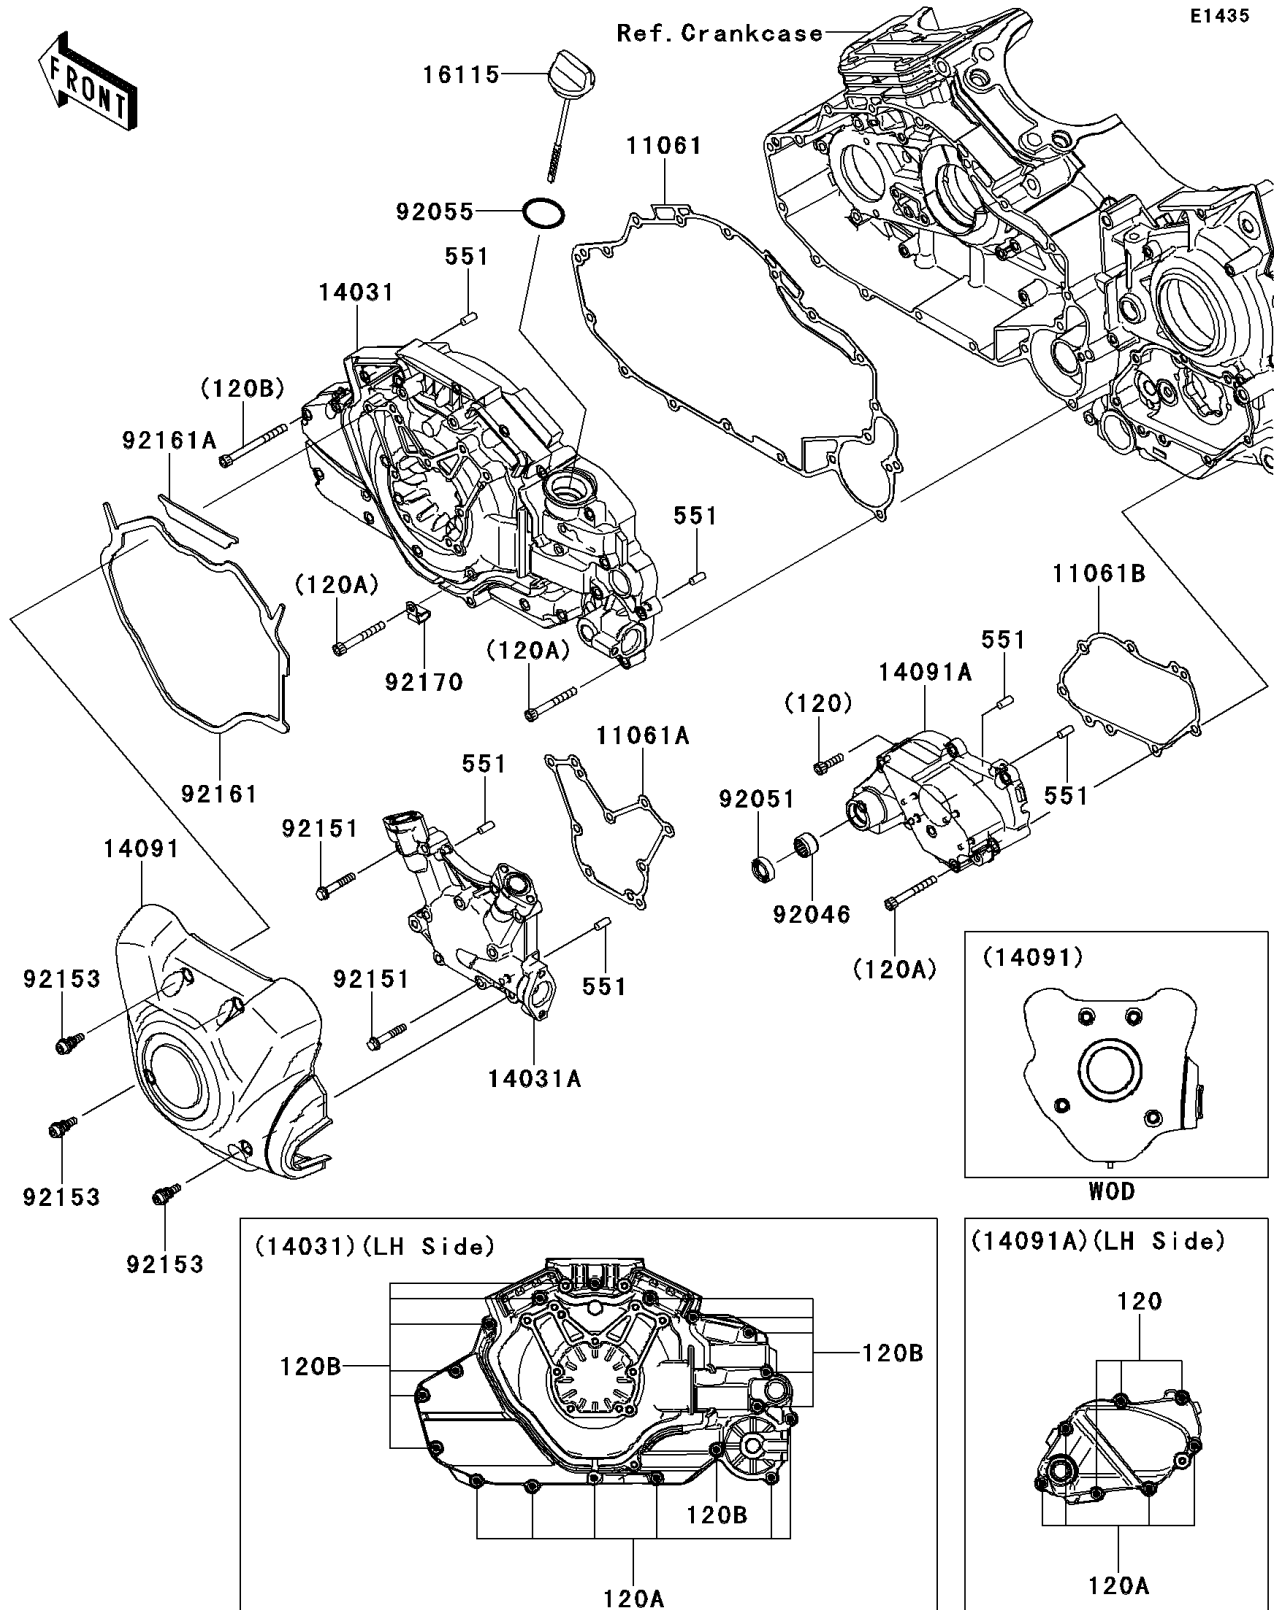

2009 PARTS DIAGRAM

Left Engine Cover(s)

2009 PARTS LIST

Left Engine Cover(s)

ITEM NAME	PART NUMBER	QUANTITY
BOLT-SOCKET,6X22 (Ref # 120)	120CC0622	1
BOLT-SOCKET,6X50 (Ref # 120A)	120CC0650	1
BOLT-SOCKET,6X70 (Ref # 120B)	120CC0670	1
PIN-DOWEL,6X14 (Ref # 551)	551A0614	1
GASKET,GENERATOR COVER,IN (Ref # 11061)	11061-0338	1
GASKET,GENERATOR COVER,MID (Ref # 11061A)	11061-0339	1
GASKET,CHANGE COVER (Ref # 11061B)	11061-0340	1
COVER-GENERATOR,INNER (Ref # 14031)	14031-0093	1
COVER-GENERATOR,MIDDLE (Ref # 14031A)	14031-0094	1
COVER,GENERATOR,OUTER (Ref # 14091)	14091-1690	1
COVER,CHANGE (Ref # 14091A)	14091-1807	1
CAP-OIL FILLER (Ref # 16115)	16115-0019	1
BEARING-NEEDLE,HK1312 (Ref # 92046)	92046-1148	1
SEAL-OIL,TB13225.5 (Ref # 92051)	92051-005	1
RING-O,31.5X2.6 (Ref # 92055)	92055-049	1
BOLT,6X35 (Ref # 92151)	92151-1624	1
BOLT,SOCKET,6X22 (Ref # 92153)	92153-1331	1
DAMPER (Ref # 92161)	92161-0668	1
DAMPER (Ref # 92161A)	92161-0672	1
CLAMP (Ref # 92170)	92170-1577	1