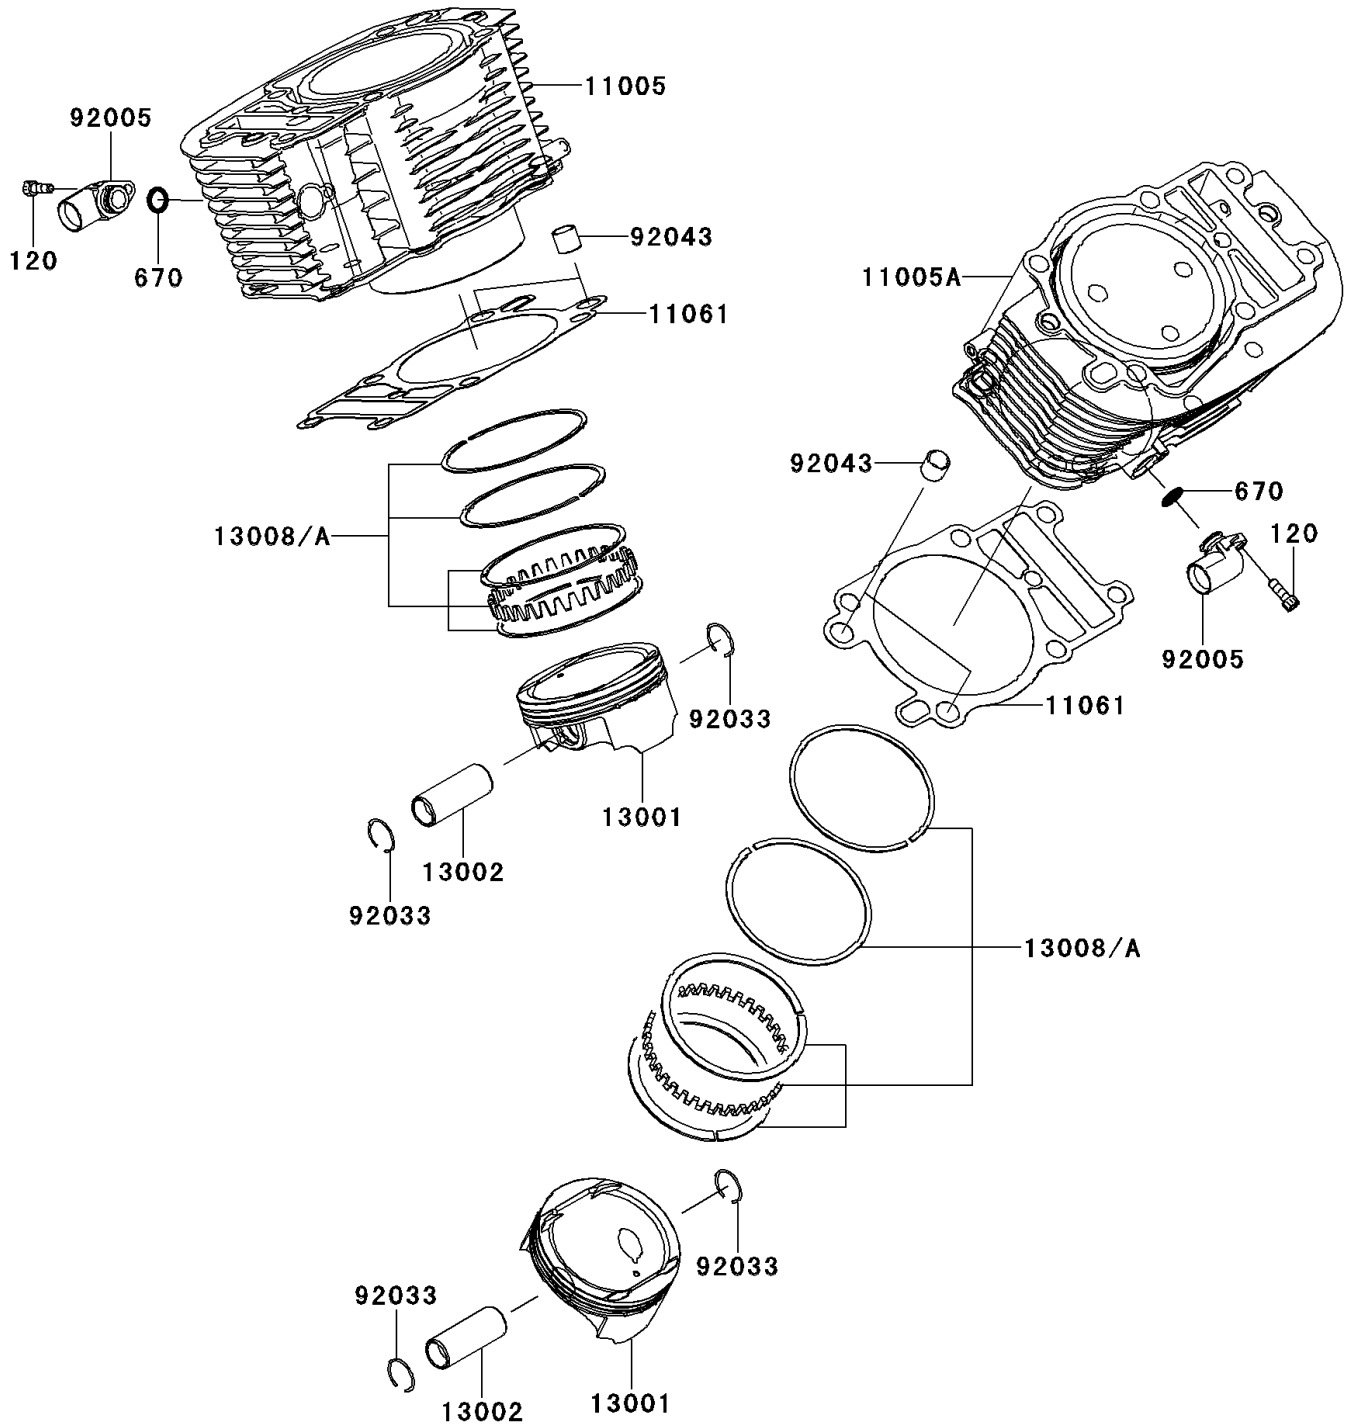

## 2009 PARTS DIAGRAM

Cylinder/Piston(s)

E1120

## 2009 PARTS LIST

Cylinder/Piston(s)

ITEM NAME	PART NUMBER	QUANTITY
BOLT-SOCKET,6X18 (Ref # 120)	120CB0618	1
O RING,15MM (Ref # 670)	670B2015	1
CYLINDER-ENGINE,FR (Ref # 11005)	11005-0103	1
CYLINDER-ENGINE,RR (Ref # 11005A)	11005-0104	1
GASKET,CYLINDER BASE (Ref # 11061)	11061-0335	1
PISTON-ENGINE (Ref # 13001)	13001-0124	1
PIN-PISTON (Ref # 13002)	13002-0023	1
RING-SET-PISTON,STD (Ref # 13008A)	13008-1218	1
FITTING (Ref # 92005)	92005-0098	1
RING-SNAP (Ref # 92033)	92033-3721	1
PIN,13X16X14 (Ref # 92043)	92043-1608	1