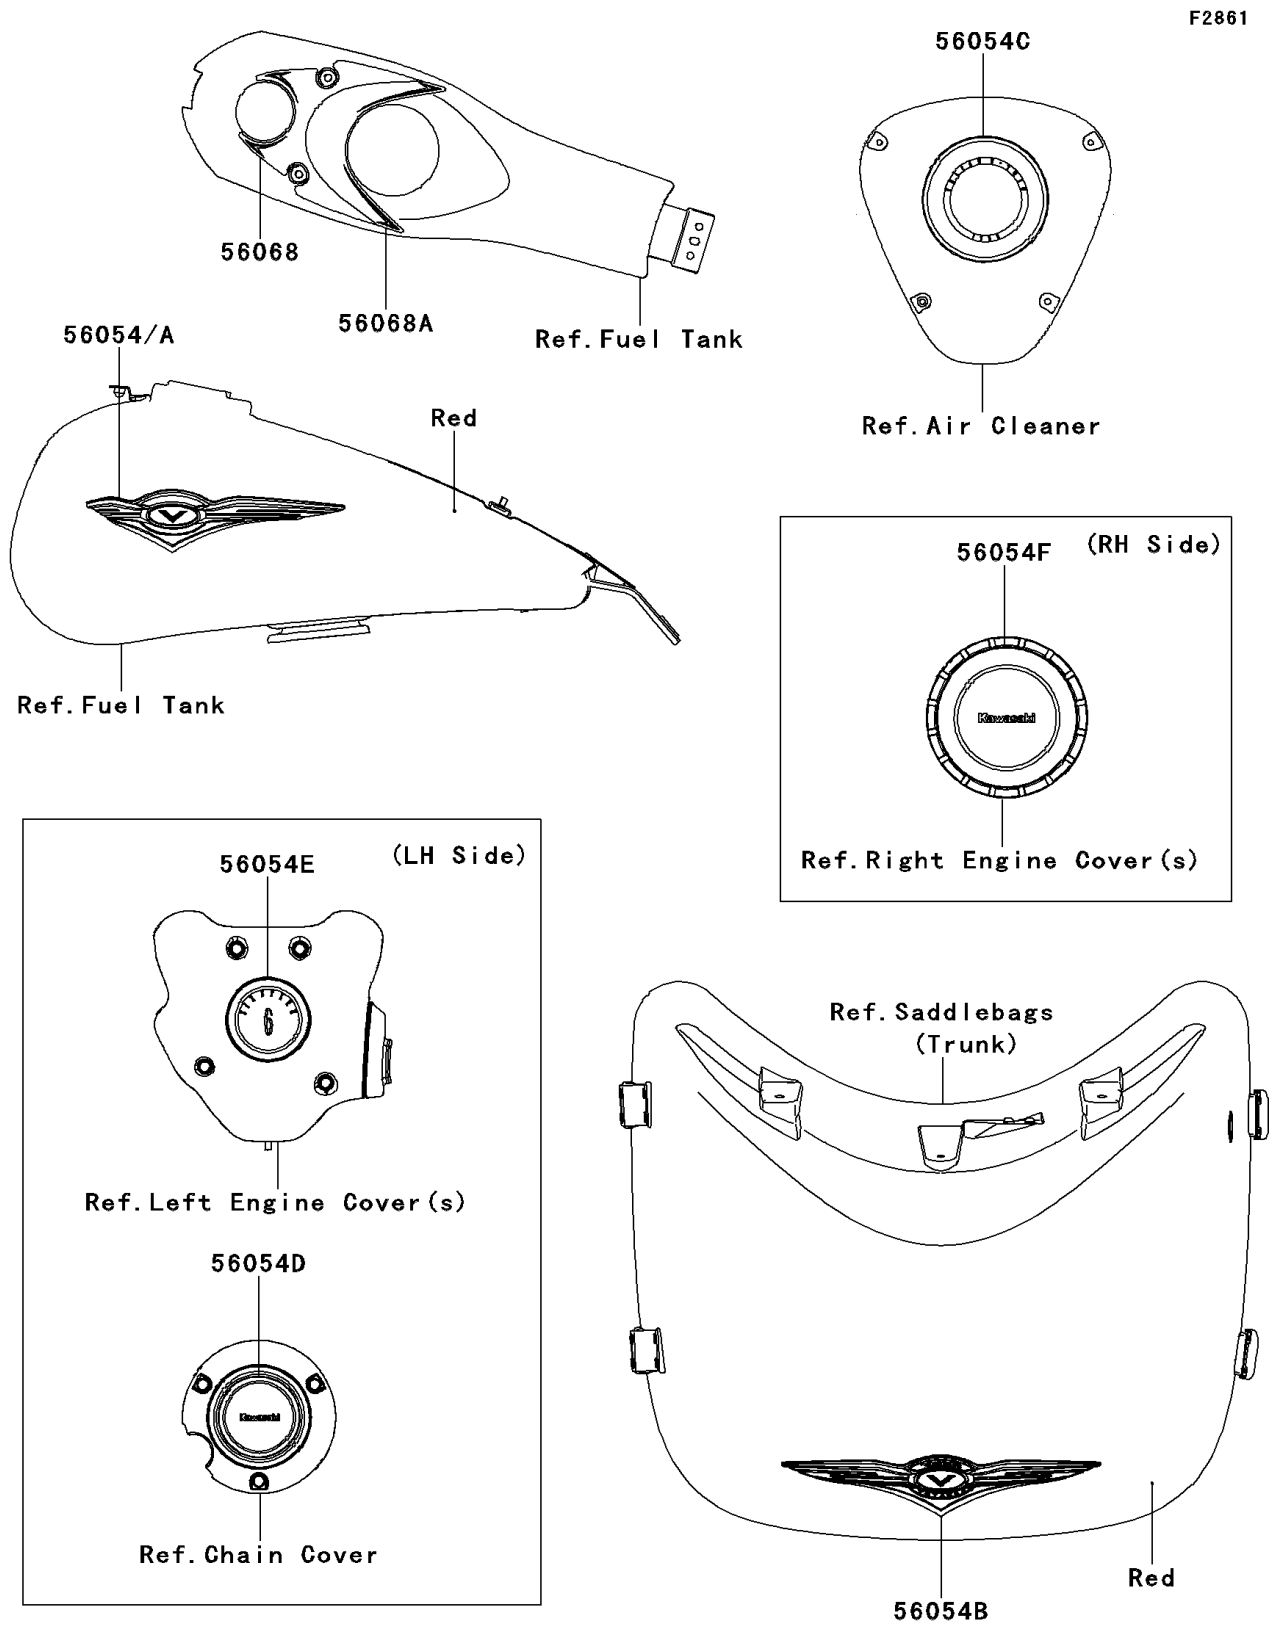

2009 PARTS DIAGRAM

Decals(Red)(A9F)

2009 PARTS LIST

Decals(Red)(A9F)

ITEM NAME	PART NUMBER	QUANTITY
MARK,FUEL TANK,LH (Ref # 56054)	56054-0300	1
MARK,FUEL TANK,RH (Ref # 56054A)	56054-0301	1
MARK,REAR TRUNK (Ref # 56054B)	56054-0302	1
MARK,AIR CLEANER COVER (Ref # 56054C)	56054-0303	1
MARK,PULLEY COVER (Ref # 56054D)	56054-0304	1
MARK,GENERATOR COVER (Ref # 56054E)	56054-0305	1
MARK,CLUTCH COVER (Ref # 56054F)	56054-0463	1
PATTERN,TANK COVER,UPP (Ref # 56068)	56068-1881	1
PATTERN,TANK COVER,LWR (Ref # 56068A)	56068-1882	1