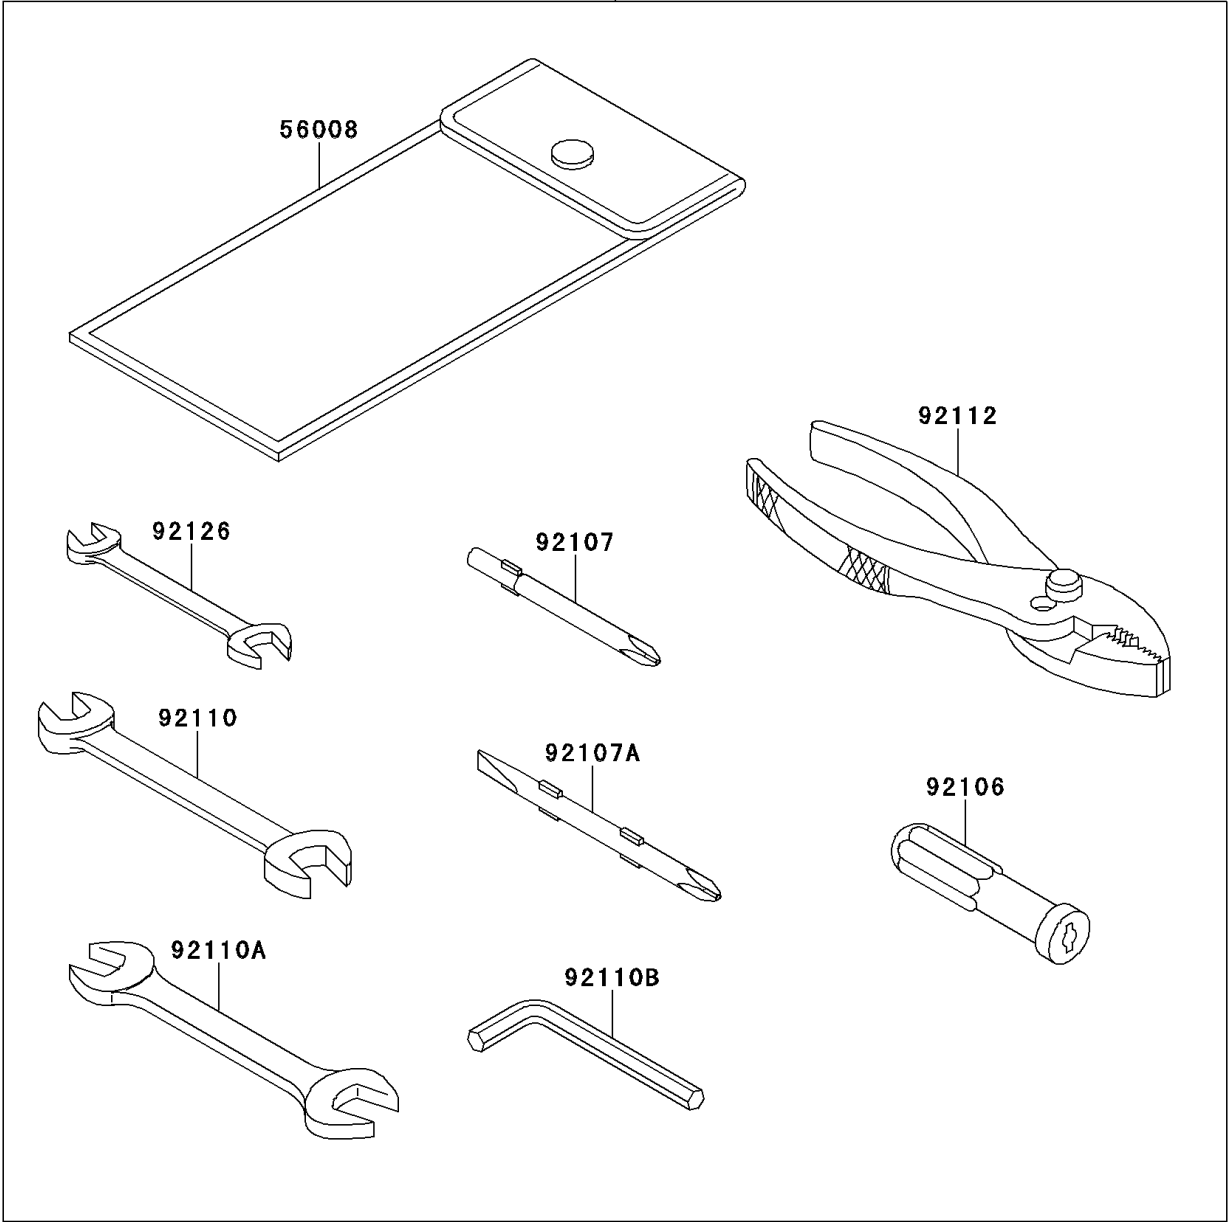

## 2009 PARTS DIAGRAM

Owner's Tools(A9F/A9FA)

56007

F2810

## 2009 PARTS LIST

Owner's Tools(A9F/A9FA)

ITEM NAME	PART NUMBER	QUANTITY
TOOL-KIT (Ref # 56007)	56007-0072	1
BAG,TOOL (Ref # 56008)	56008-0001	1
GASKET-LIQUID,TB1211F,CLEAR (Ref # 92104)	92104-0004	1
GASKET-LIQUID,TB1216B,BLACK (Ref # 92104A)	92104-1064	1
GRIP-SCREW DRIVER (Ref # 92106)	92106-1001	1
TOOL-DRIVER,#3PHILLIPS (Ref # 92107)	92107-005	1
TOOL-DRIVER,#2PHILLIPS&SLOT (Ref # 92107A)	92107-1051	1
TOOL-WRENCH,OPEN END,10X12 (Ref # 92110)	92110-1152	1
TOOL-WRENCH,OPEN END,14X17 (Ref # 92110A)	92110-1153	1
TOOL-WRENCH,ALLEN,4MM (Ref # 92110B)	92110-3703	1
TOOL-PLIERS (Ref # 92112)	92112-1001	1
TOOL-WRENCH,OPEN END,8X10 (Ref # 92126)	92126-004	1