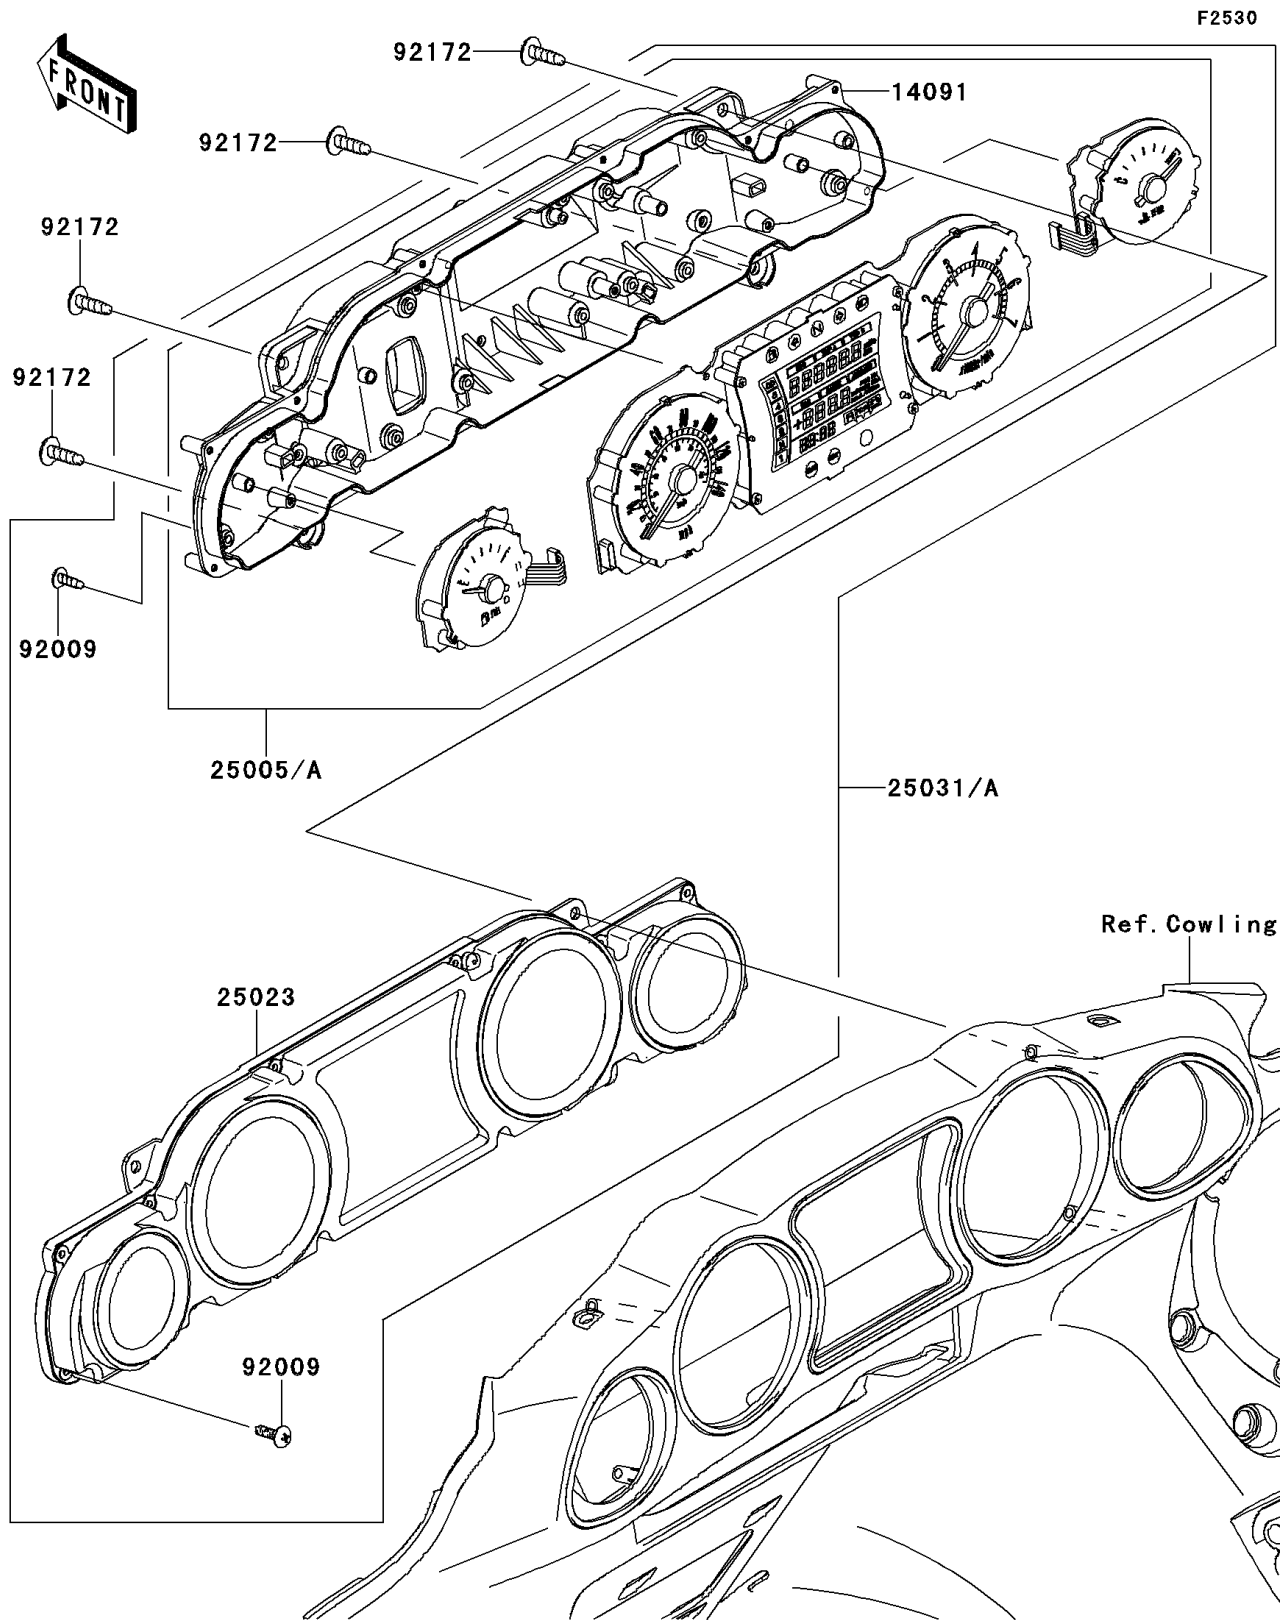

## 2009 PARTS DIAGRAM

Meter(s)(A9F-AAF)

## 2009 PARTS LIST

Meter(s)(A9F-AAF)

ITEM NAME	PART NUMBER	QUANTITY
COVER,METER,LWR (Ref # 14091)	14091-1577	1
SPEEDOMETER,KPH (Ref # 25005A)	25005-0067	1
COVER-METER CASE,UPP (Ref # 25023)	25023-0037	1
METER-ASSY,KPH (Ref # 25031A)	25031-0217	1
SCREW,TAPPING,3X16 (Ref # 92009)	92009-1391	1
SCREW (Ref # 92172)	92172-1072	1