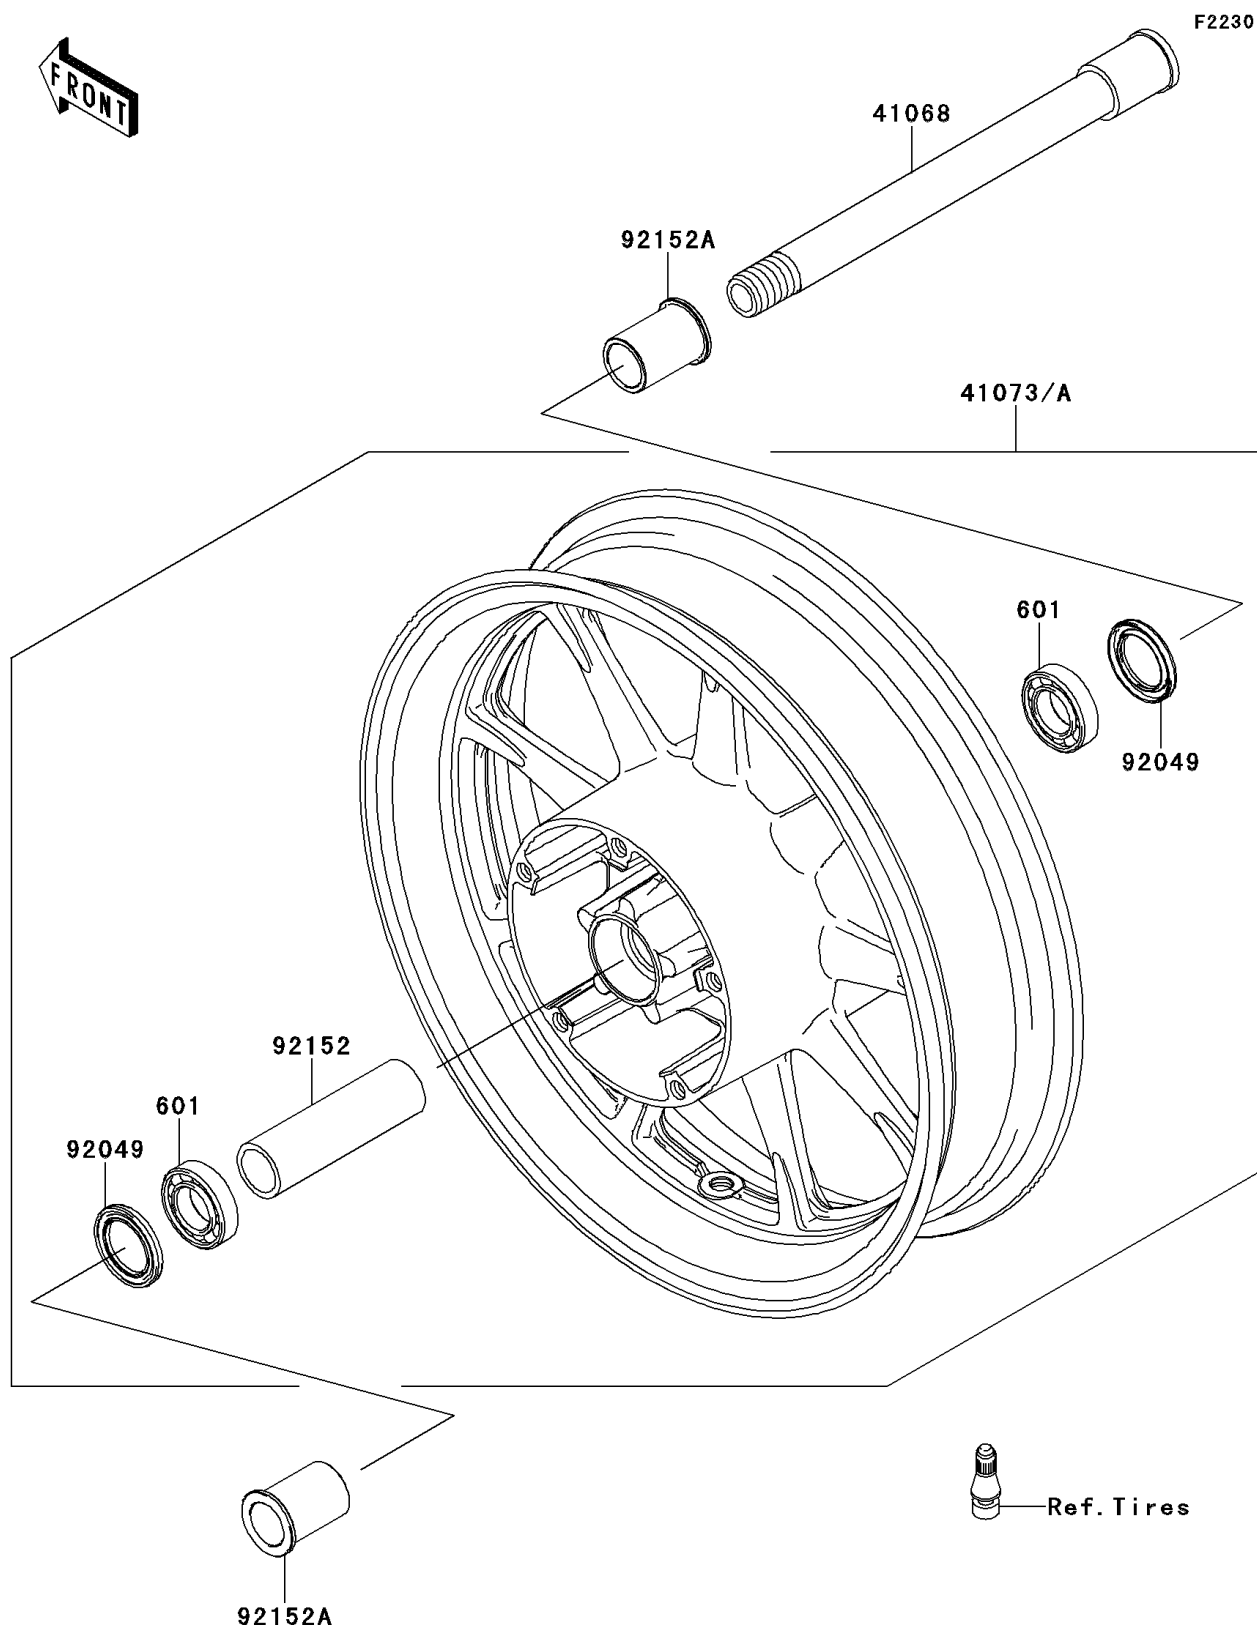

## 2009 PARTS DIAGRAM

Front Wheel

## 2009 PARTS LIST

Front Wheel

ITEM NAME	PART NUMBER	QUANTITY
BEARING-BALL,#6005UU (Ref # 601)	601B6005UU	1
AXLE,FR (Ref # 41068)	41068-1465	1
WHEEL-ASSY,FR,P.SILVER (Ref # 41073A)	41073-0135-496	1
SEAL-OIL,BJN-C2 32X47X5 (Ref # 92049)	92049-0050	1
COLLAR,FR HUB,L=109 (Ref # 92152)	92152-1308	1
COLLAR,FR HUB,L=46.5 (Ref # 92152A)	92152-1492	1