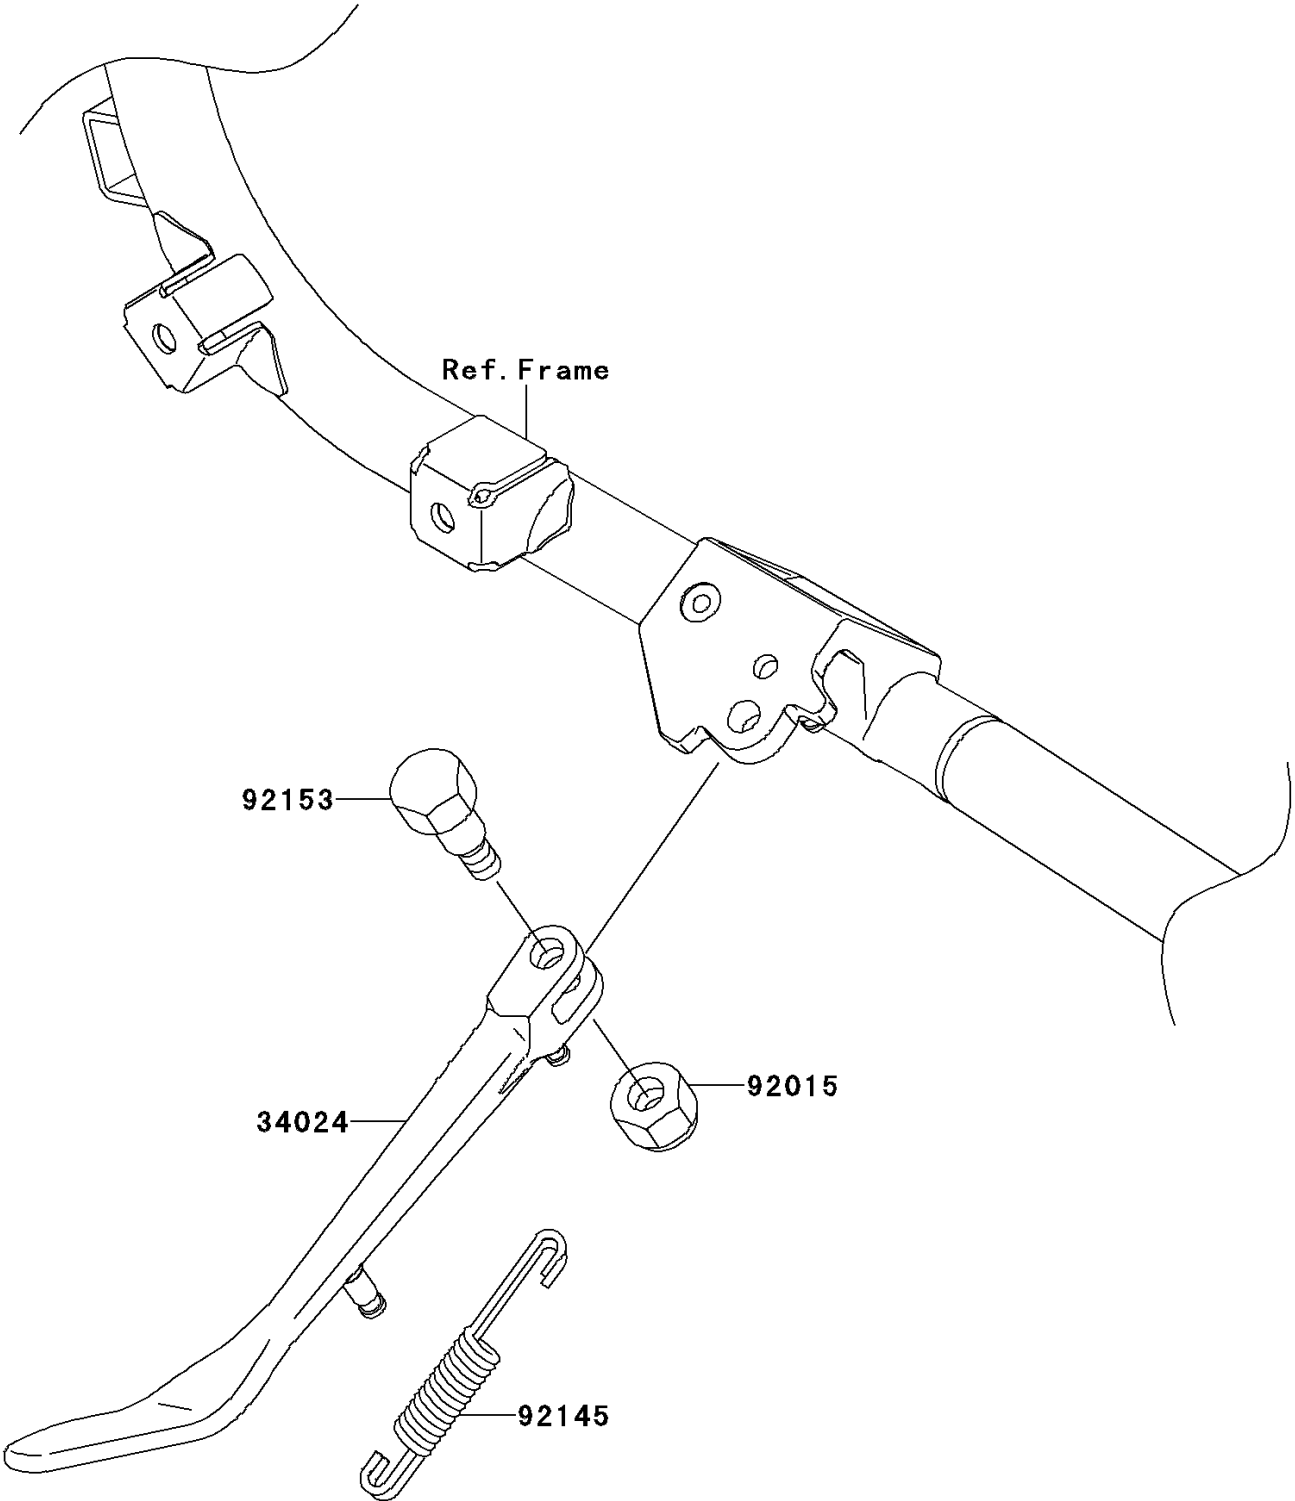

2009 PARTS DIAGRAM

Stand(s)

F2190

2009 PARTS LIST

Stand(s)

ITEM NAME	PART NUMBER	QUANTITY
STAND-SIDE (Ref # 34024)	34024-0014	1
NUT,LOCK,10MM,BLACK (Ref # 92015)	92015-1188	1
SPRING,SIDE STAND (Ref # 92145)	92145-0687	1
BOLT,SIDE STAND,10MM (Ref # 92153)	92153-1416	1