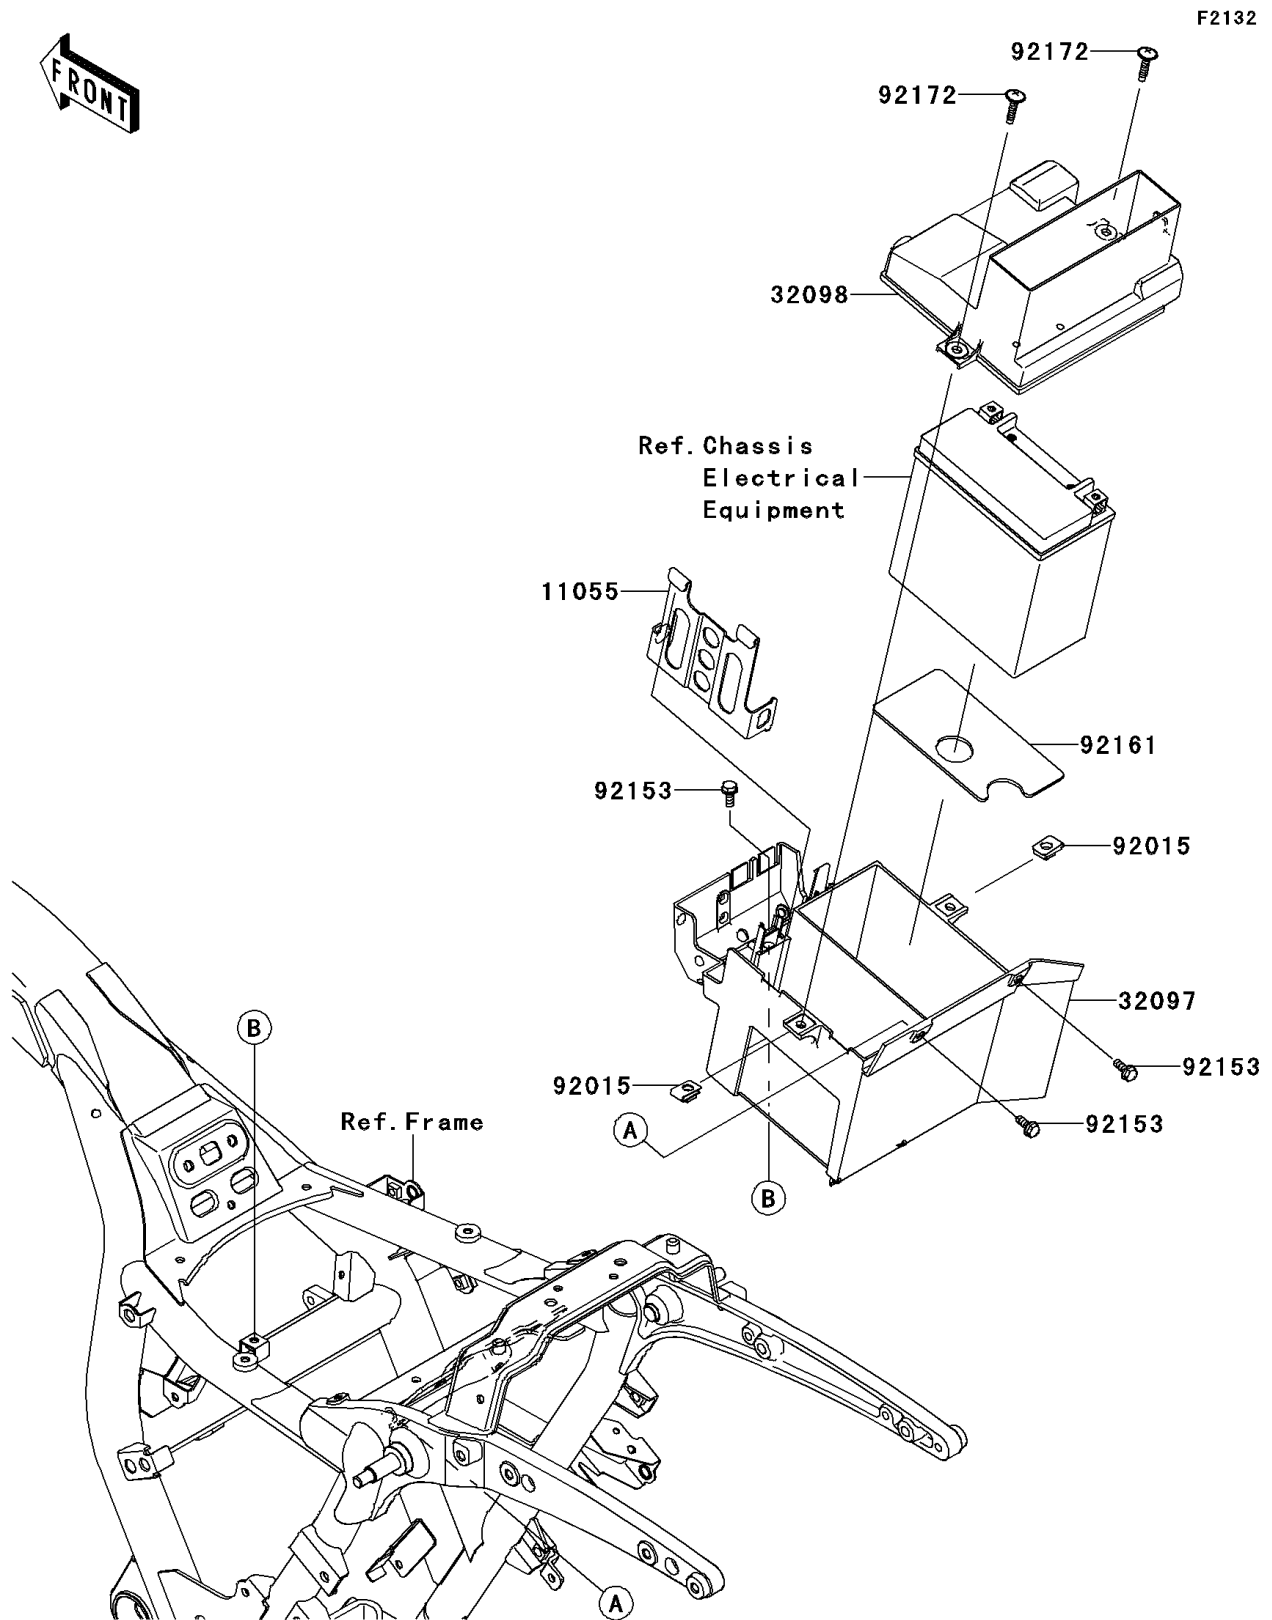

## 2009 PARTS DIAGRAM

Battery Case

## 2009 PARTS LIST

Battery Case

ITEM NAME	PART NUMBER	QUANTITY
BRACKET,ECU&RELAY BOX (Ref # 11055)	11055-0617	1
CASE-BATTERY (Ref # 32097)	32097-0027	1
CASE-TOOL (Ref # 32098)	32098-0020	1
NUT,6MM (Ref # 92015)	92015-1602	1
BOLT,6X16 (Ref # 92153)	92153-1215	1
DAMPER,BATTERY (Ref # 92161)	92161-1097	1
SCREW,6X26 (Ref # 92172)	92172-0137	1