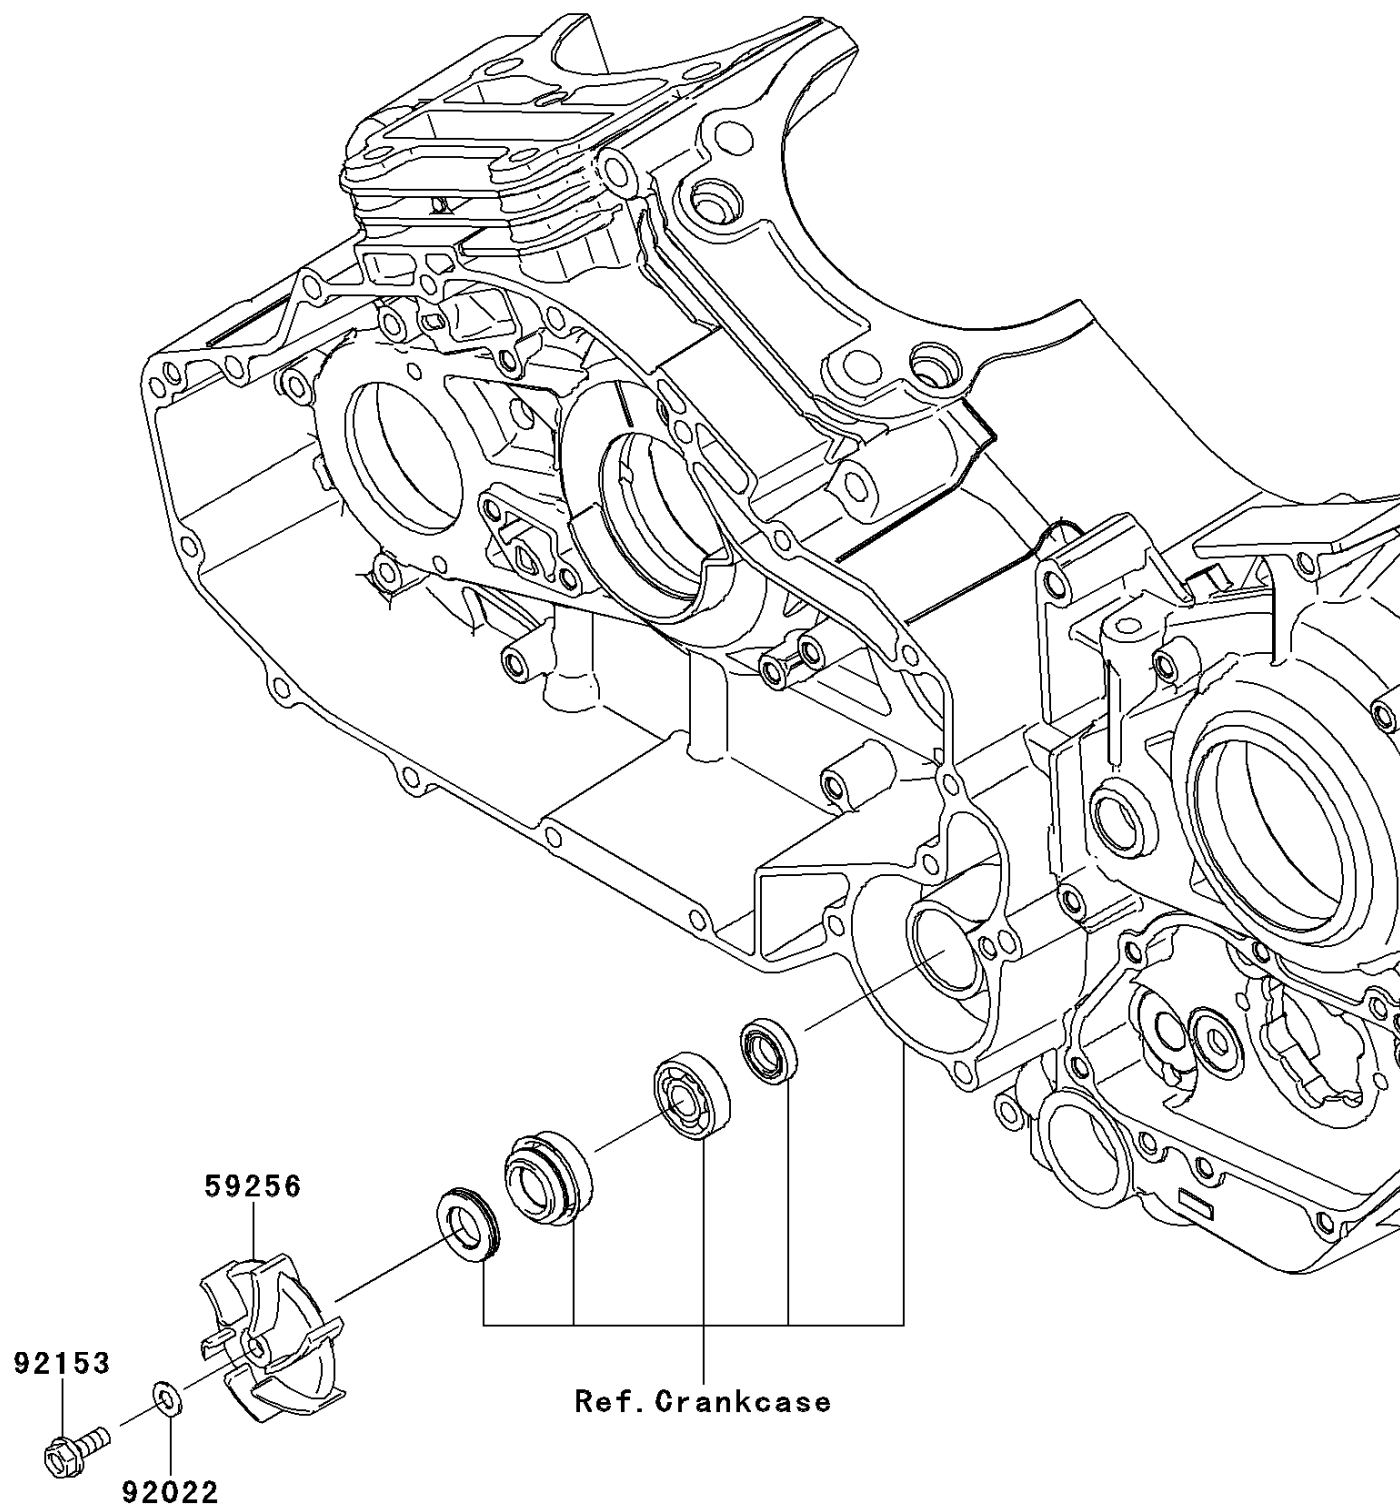

2009 PARTS DIAGRAM

Water Pump

E3031

2009 PARTS LIST

Water Pump

ITEM NAME	PART NUMBER	QUANTITY
IMPELLER (Ref # 59256)	59256-0002	1
WASHER,6.1X12X1 (Ref # 92022)	92022-077	1
BOLT,LEFT HANDED,6X16 (Ref # 92153)	92153-0323	1