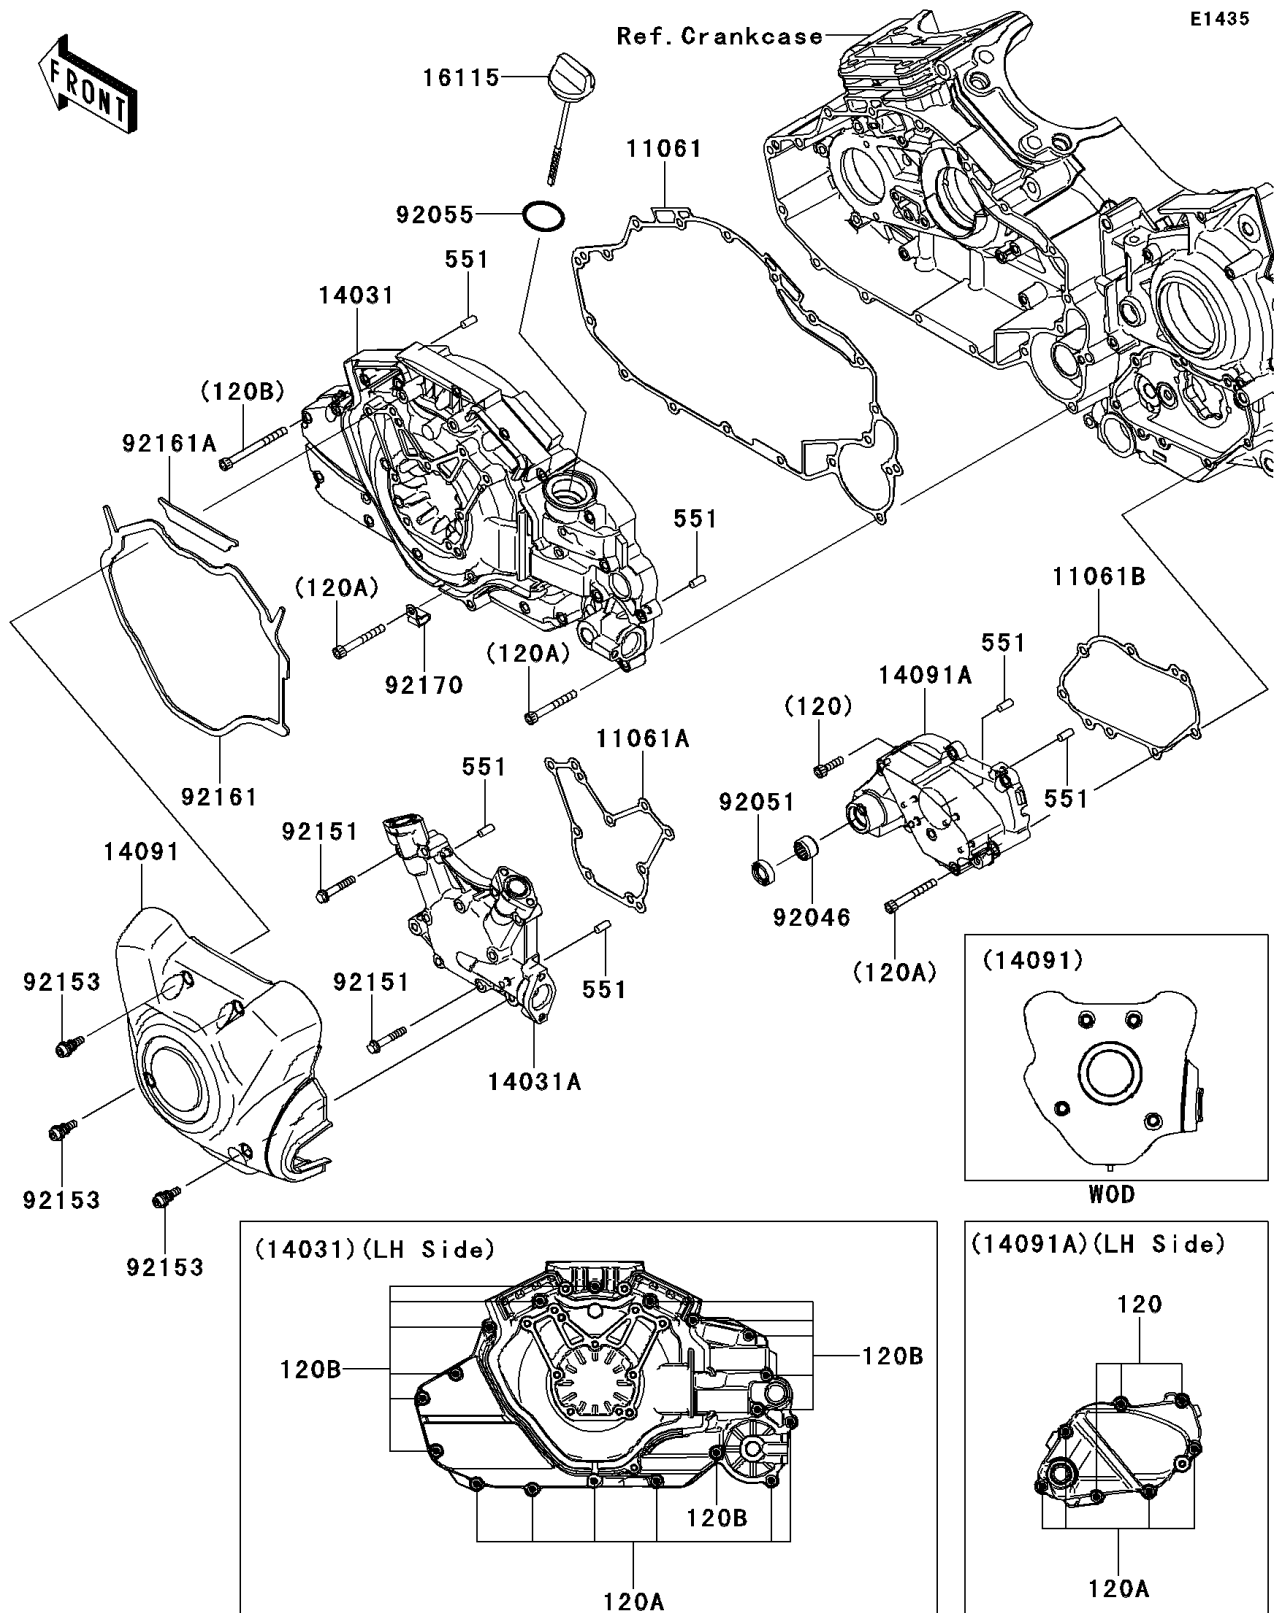

## 2009 PARTS DIAGRAM

Left Engine Cover(s)

## 2009 PARTS LIST

Left Engine Cover(s)

ITEM NAME	PART NUMBER	QUANTITY
BOLT-SOCKET,6X22 (Ref # 120)	120CC0622	1
BOLT-SOCKET,6X50 (Ref # 120A)	120CC0650	1
BOLT-SOCKET,6X70 (Ref # 120B)	120CC0670	1
PIN-DOWEL,6X14 (Ref # 551)	551A0614	1
GASKET,GENERATOR COVER,IN (Ref # 11061)	11061-0338	1
GASKET,GENERATOR COVER,MID (Ref # 11061A)	11061-0339	1
GASKET,CHANGE COVER (Ref # 11061B)	11061-0340	1
COVER-GENERATOR,INNER (Ref # 14031)	14031-0093	1
COVER-GENERATOR,MIDDLE (Ref # 14031A)	14031-0094	1
COVER,GENERATOR,OUTER (Ref # 14091)	14091-1690	1
COVER,CHANGE (Ref # 14091A)	14091-1807	1
CAP-OIL FILLER (Ref # 16115)	16115-0019	1
BEARING-NEEDLE,HK1312 (Ref # 92046)	92046-1148	1
SEAL-OIL,TB13225.5 (Ref # 92051)	92051-005	1
RING-O,31.5X2.6 (Ref # 92055)	92055-049	1
BOLT,6X35 (Ref # 92151)	92151-1624	1
BOLT,SOCKET,6X22 (Ref # 92153)	92153-1331	1
DAMPER (Ref # 92161)	92161-0668	1
DAMPER (Ref # 92161A)	92161-0672	1
CLAMP (Ref # 92170)	92170-1577	1