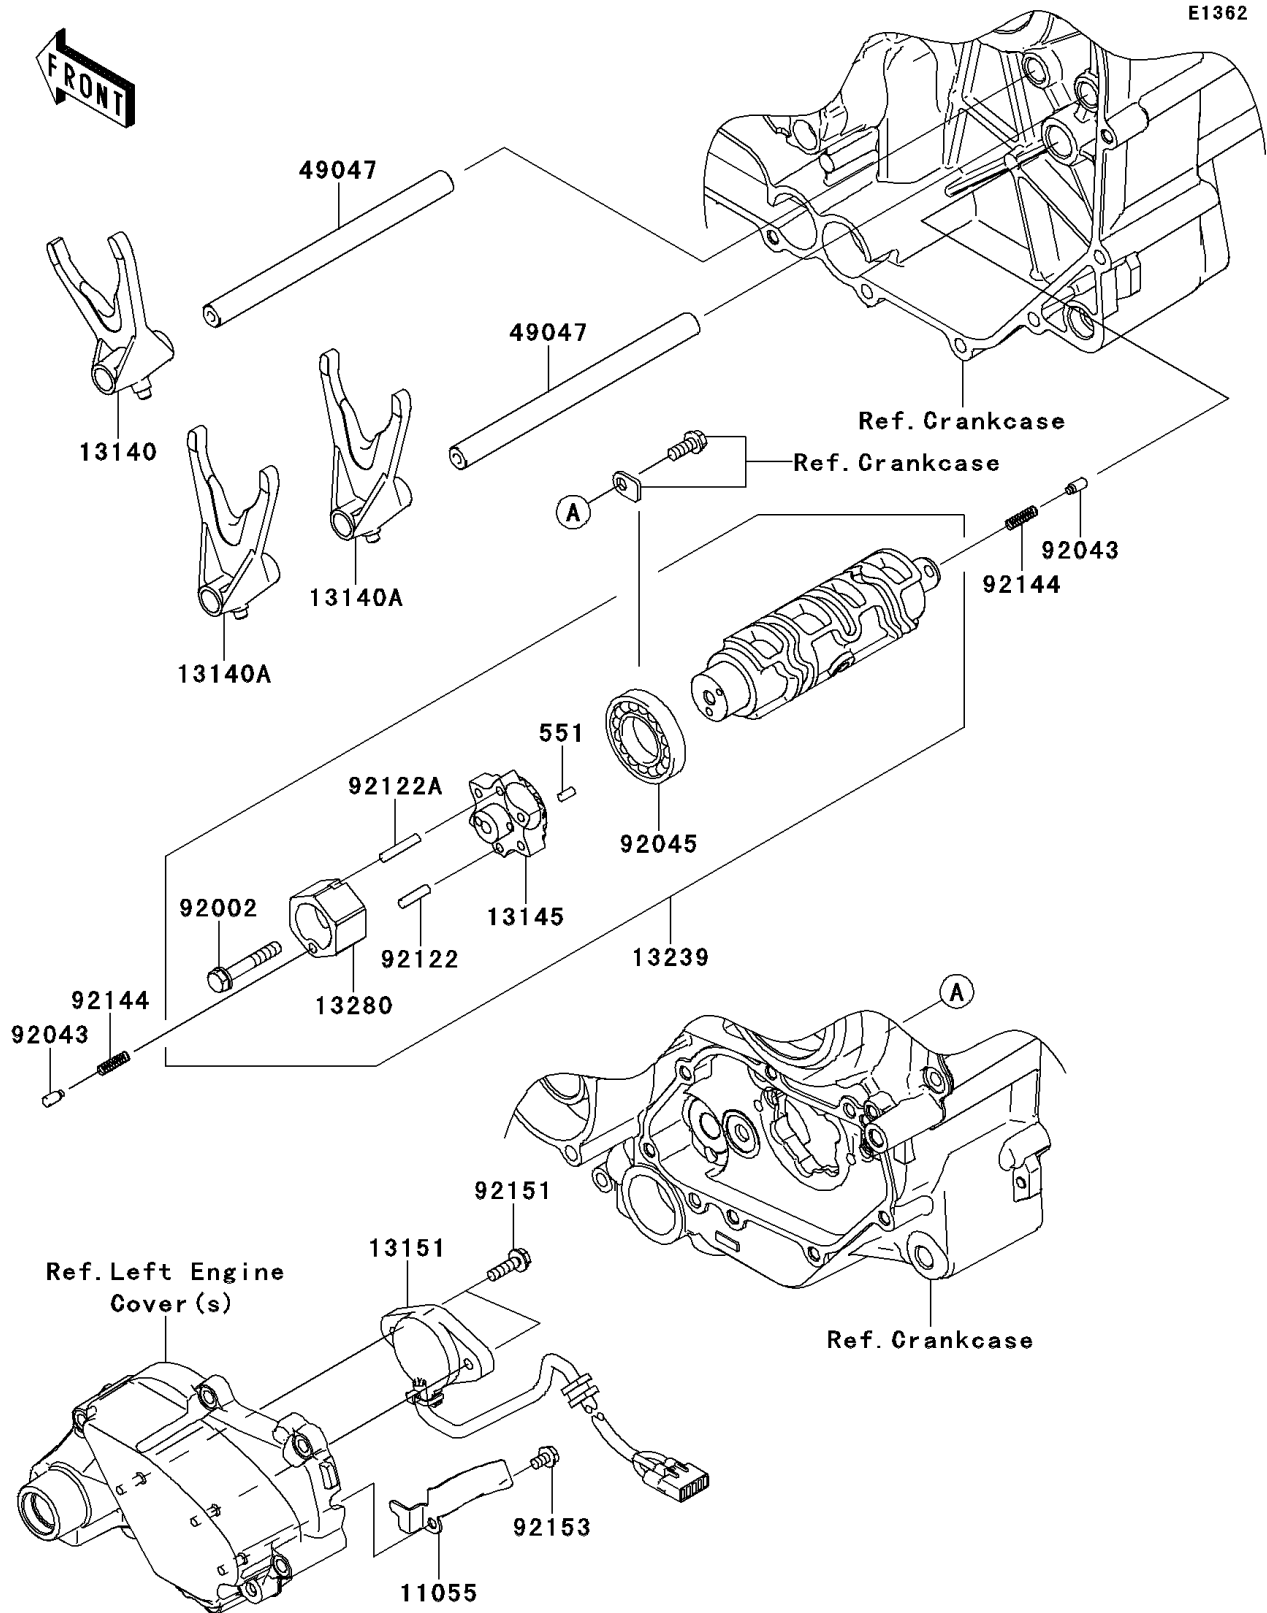

## 2009 PARTS DIAGRAM

Gear Change Drum/Shift Fork(s)

## 2009 PARTS LIST

Gear Change Drum/Shift Fork(s)

ITEM NAME	PART NUMBER	QUANTITY
PIN-DOWEL,4X8 (Ref # 551)	551A0408	1
BRACKET (Ref # 11055)	11055-0525	1
FORK-SHIFT,INPUT (Ref # 13140)	13140-0054	1
FORK-SHIFT,OUTPUT (Ref # 13140A)	13140-0060	1
CAM-CHANGE DRUM (Ref # 13145)	13145-0041	1
SWITCH-COMP,NEUTRAL (Ref # 13151)	13151-0041	1
DRUM-ASSY-CHANGE (Ref # 13239)	13239-0033	1
HOLDER (Ref # 13280)	13280-0106	1
ROD-SHIFT (Ref # 49047)	49047-0002	1
BOLT,6X38 (Ref # 92002)	92002-1431	1
PIN (Ref # 92043)	92043-0085	1
BEARING-BALL,16005 (Ref # 92045)	92045-1045	1
ROLLER,4.5X17.8 (Ref # 92122)	92122-0001	1
ROLLER,4.5X23.8 (Ref # 92122A)	92122-0010	1
SPRING (Ref # 92144)	92144-1245	1
BOLT (Ref # 92151)	92151-1776	1
BOLT,5X10 (Ref # 92153)	92153-0687	1