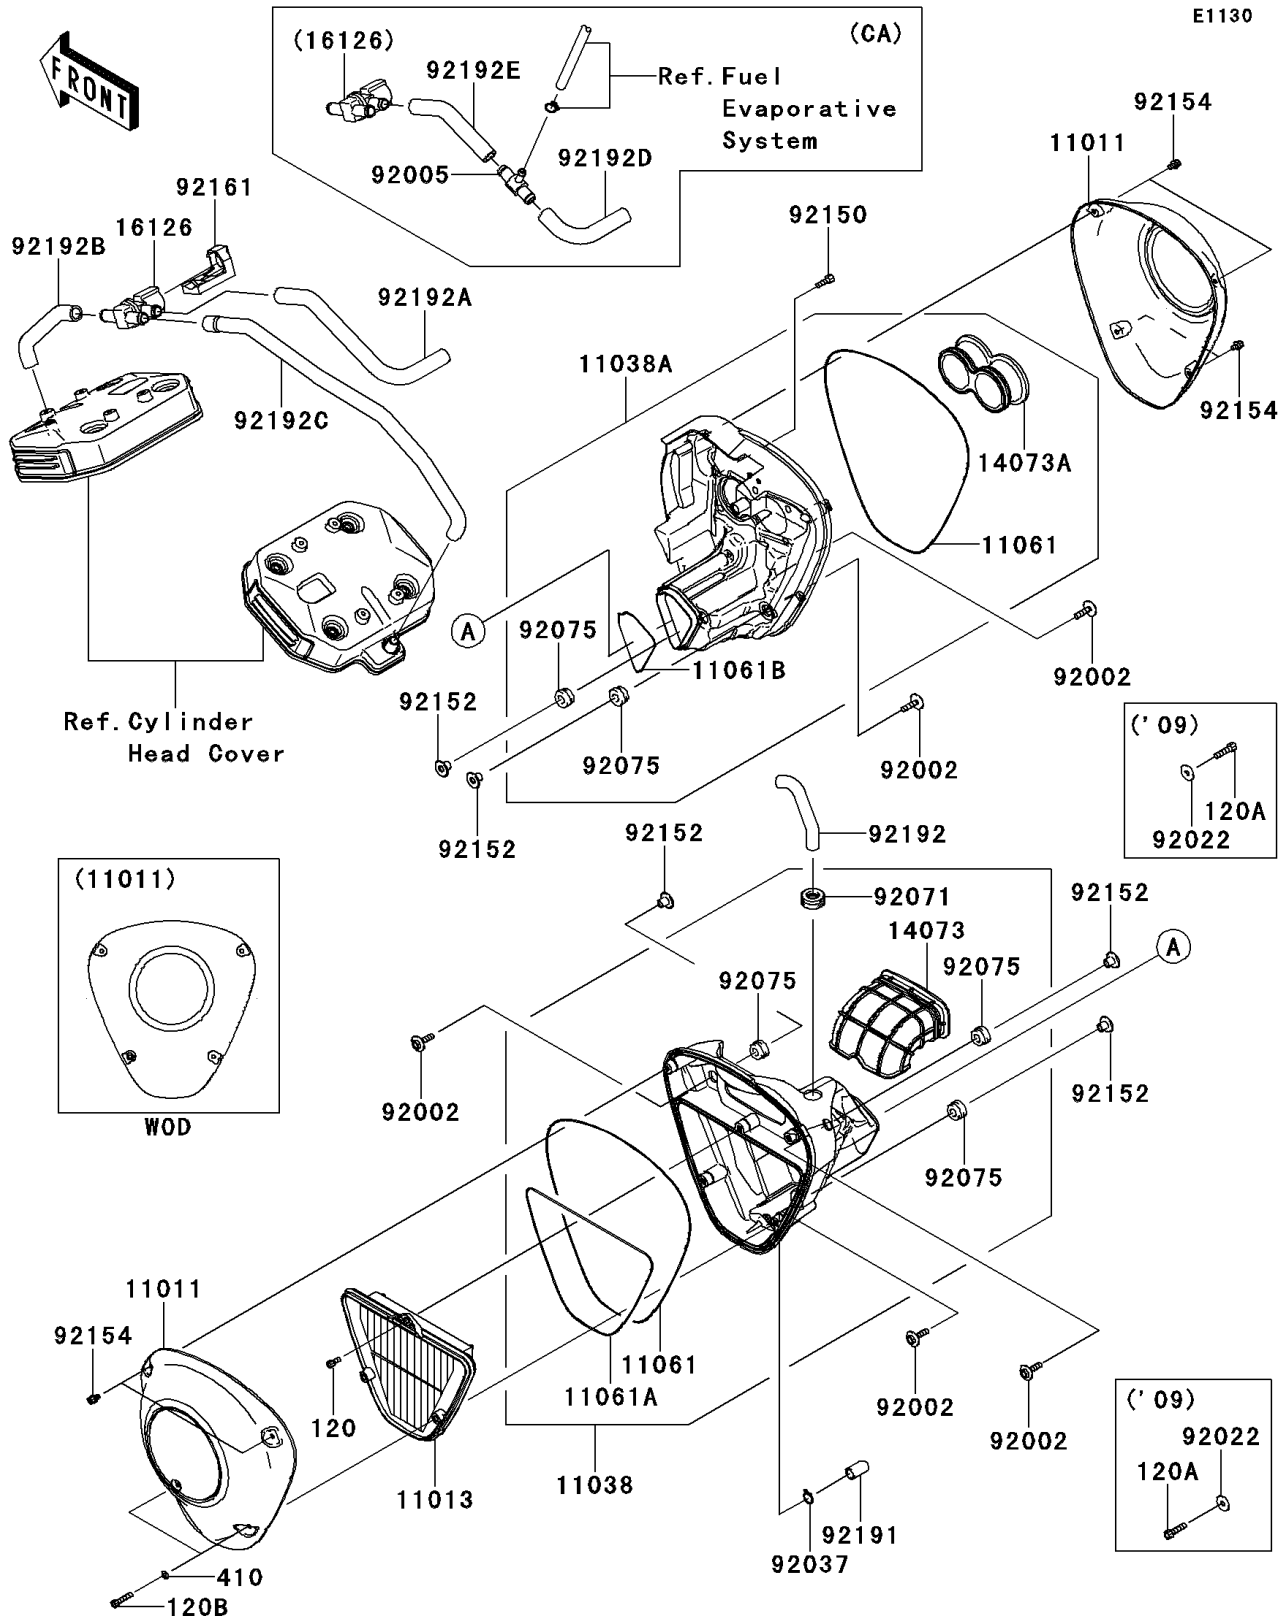

2009 PARTS DIAGRAM

Air Cleaner

2009 PARTS LIST

Air Cleaner

ITEM NAME	PART NUMBER	QUANTITY
BOLT-SOCKET,5X12 (Ref # 120)	120CA0512	1
BOLT-SOCKET,6X25 (Ref # 120A)	120CA0625	1
BOLT-SOCKET,5X25 (Ref # 120B)	120R0525	1
W-PLAIN-S,5MM (Ref # 410)	410S0500	1
CASE-AIR FILTER (Ref # 11011)	11011-0119	1
ELEMENT-AIR FILTER (Ref # 11013)	11013-0031	1
CASE-ASSY-AIR FILTER,LH (Ref # 11038)	11038-0022	1
CASE-ASSY-AIR FILTER,RH (Ref # 11038A)	11038-0023	1
GASKET,3X812 (Ref # 11061)	11061-0346	1
GASKET,3X630 (Ref # 11061A)	11061-0347	1
GASKET,3X222 (Ref # 11061B)	11061-0367	1
DUCT,INTAKE (Ref # 14073)	14073-0202	1
DUCT,THROBO. FUNNEL (Ref # 14073A)	14073-0203	1
VALVE,AIR SWITCHING (Ref # 16126)	16126-1437	1
WASHER,6.5X20X1.6 (Ref # 92022)	92022-1557	1
CLAMP,14.5MM (Ref # 92037)	92037-1900	1
GROMMET,AIR SUCTION VALVE (Ref # 92071)	92071-1249	1
DAMPER,RUBBER (Ref # 92075)	92075-1123	1
BOLT,6X18 (Ref # 92150)	92150-1645	1
COLLAR,6.3X10X12 (Ref # 92152)	92152-0694	1
BOLT,SOCKET,5X10 (Ref # 92154)	92154-0131	1
DAMPER (Ref # 92161)	92161-0309	1
TUBE (Ref # 92191)	92191-1704	1
TUBE,BREATHER (Ref # 92192)	92192-0650	1
TUBE,A/C-ASWV (Ref # 92192A)	92192-0651	1
TUBE,FR HEAD-ASWV (Ref # 92192B)	92192-0652	1
TUBE,RR HEAD-ASWV (Ref # 92192C)	92192-0653	1