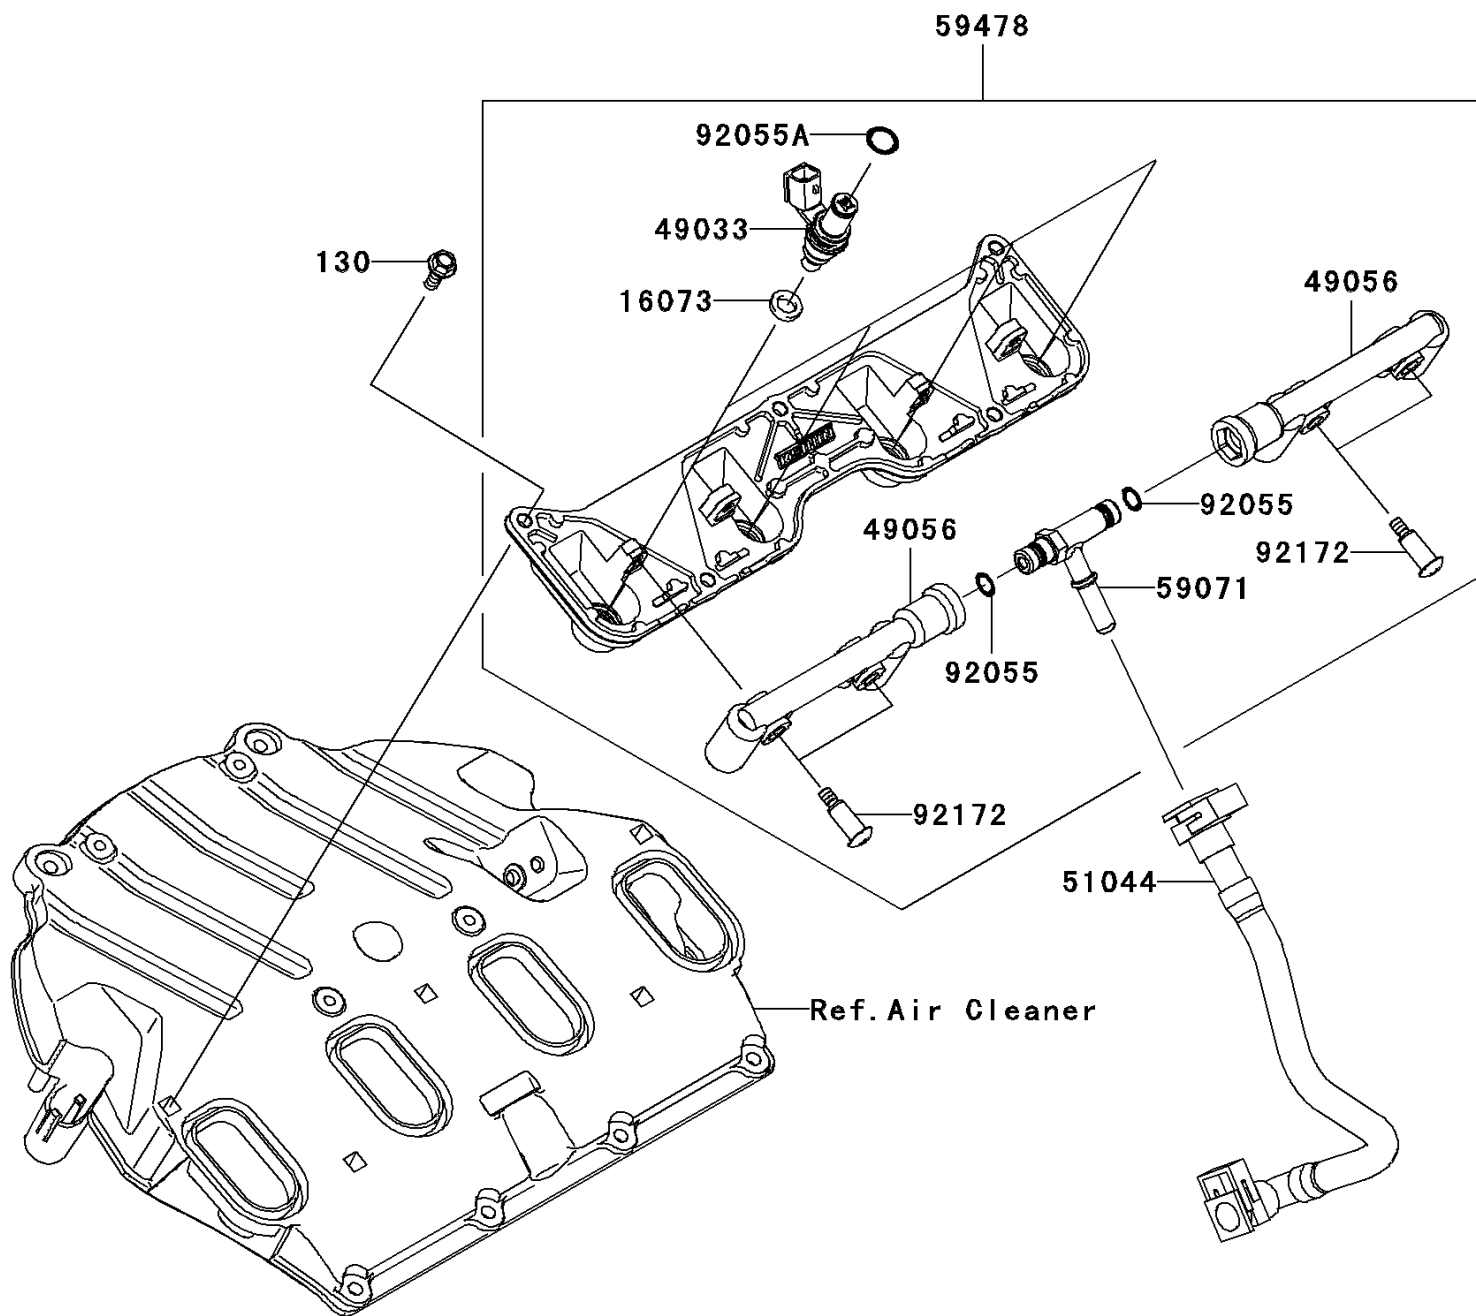

2008 NINJA® ZX™-10R PARTS DIAGRAM

Top Feed Injector

E1515

2008 NINJA® ZX™-10R PARTS LIST

Top Feed Injector

ITEM NAME	PART NUMBER	QUANTITY
BOLT-FLANGED,5X14 (Ref # 130)	130BB0514	1
INSULATOR (Ref # 16073)	16073-0076	1
NOZZLE-INJECTION (Ref # 49033)	49033-0017	1
PIPE-INJECTION (Ref # 49056)	49056-0025	1
TUBE-ASSY,FUEL (Ref # 51044)	51044-0046	1
JOINT (Ref # 59071)	59071-0062	1
NOZZLE-ASSY (Ref # 59478)	59478-0006	1
RING-O (Ref # 92055)	92055-0064	1
RING-O (Ref # 92055A)	92055-0170	1
SCREW,PIPE INJECTION (Ref # 92172)	92172-0064	1