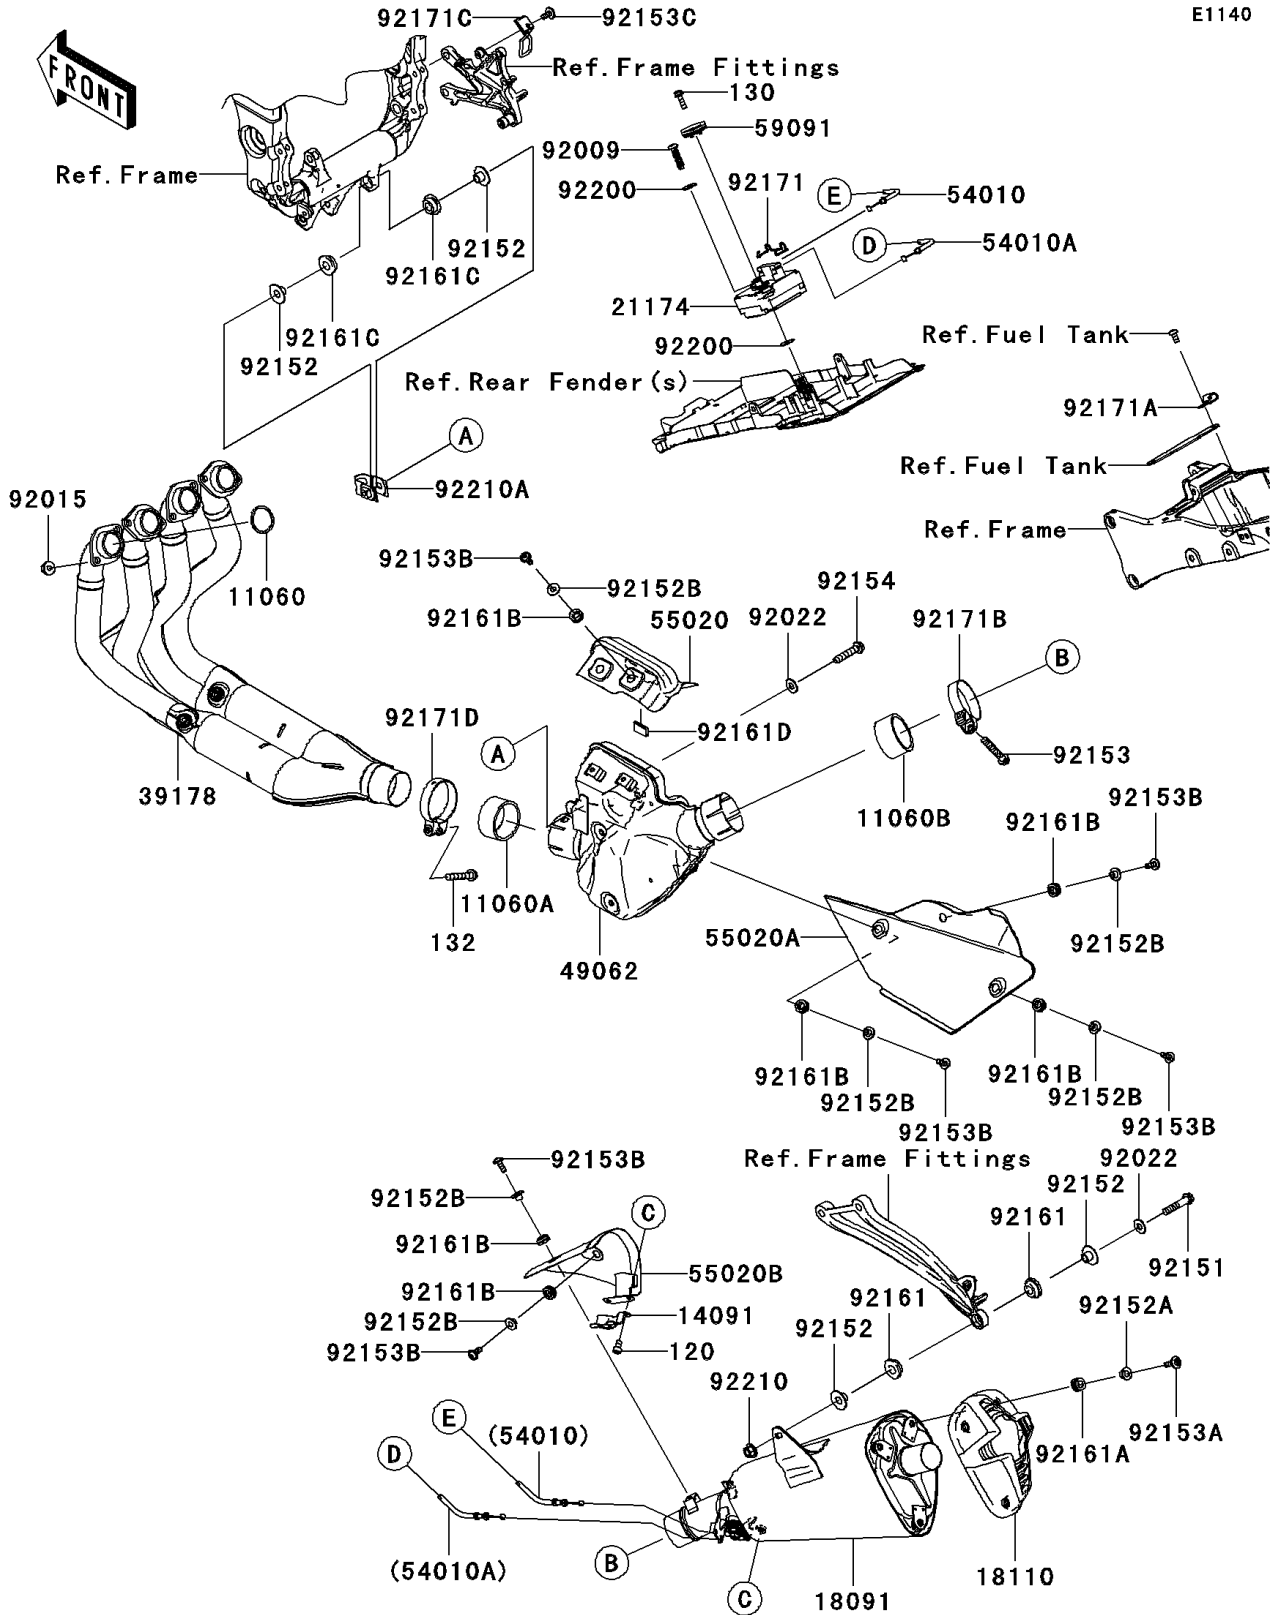

2008 NINJA[®] ZX™-10R PARTS DIAGRAM

Muffler(s)

E1140

2008 NINJA® ZX™-10R PARTS LIST

Muffler(s)

ITEM NAME	PART NUMBER	QUANTITY
GASKET,EXHAUST PIPE HOLDER (Ref # 11060)	11060-1103	1
GASKET,MUFFLER CONNECTING (Ref # 11060A)	11060-1376	1
GASKET (Ref # 11060B)	11060-1971	1
COVER,PULLEY (Ref # 14091)	14091-0915	1
BODY-COMP-MUFFLER (Ref # 18091)	18091-0549	1
BODY END-MUFFLER (Ref # 18110)	18110-0103	1
MOTOR-ELECTRIC (Ref # 21174)	21174-0003	1
MANIFOLD-COMP-EXHAUST (Ref # 39178)	39178-0118	1
PIPE-COMP-EXHAUST (Ref # 49062)	49062-0040	1
CABLE,OPEN,WHITE (Ref # 54010)	54010-0105	1
CABLE,CLOSE,BLACK (Ref # 54010A)	54010-0106	1
GUARD,HEAT (Ref # 55020)	55020-0467	1
GUARD,EX CHAMBER (Ref # 55020A)	55020-0468	1
GUARD,JOINT PIPE (Ref # 55020B)	55020-0488	1
PULLEY (Ref # 59091)	59091-0007	1
SCREW,TAPPING,6X30 (Ref # 92009)	92009-1481	1
NUT,8MM (Ref # 92015)	92015-1402	1
WASHER,8.5X19X1.2 (Ref # 92022)	92022-3730	1
BOLT,FLANGED,8X40 (Ref # 92151)	92151-1532	1
COLLAR (Ref # 92152)	92152-0188	1
COLLAR (Ref # 92152A)	92152-0237	1
COLLAR (Ref # 92152B)	92152-0286	1
BOLT,8X45 (Ref # 92153)	92153-0702	1
BOLT,6X18 (Ref # 92153A)	92153-0816	1
BOLT,SOCKET,6X16 (Ref # 92153B)	92153-0817	1
BOLT,SOCKET,6X12 (Ref # 92153C)	92153-1948	1
BOLT,FLANGED,8X40 (Ref # 92154)	92154-0080	1
DAMPER (Ref # 92161)	92161-0135	1
DAMPER (Ref # 92161A)	92161-0204	1

2008 NINJA® ZX™-10R PARTS LIST

Muffler(s)

ITEM NAME	PART NUMBER	QUANTITY
DAMPER (Ref # 92161B)	92161-0308	1
DAMPER,MUFFLER MOUNT (Ref # 92161C)	92161-0658	1
DAMPER (Ref # 92161D)	92161-1228	1
CLAMP (Ref # 92171)	92171-0292	1
CLAMP (Ref # 92171A)	92171-0652	1
CLAMP,64.5MM (Ref # 92171B)	92171-1668	1
CLAMP (Ref # 92171C)	92171-1871	1
CLAMP (Ref # 92171D)	92171-1875	1
WASHER (Ref # 92200)	92200-0078	1
NUT,8MM (Ref # 92210)	92210-0121	1
BOLT-SOCKET,6X10 (Ref # 120)	120CB0610	1
BOLT-FLANGED,5X18 (Ref # 130)	130BB0518	1
BOLT-FLANGED-SMALL,8X30 (Ref # 132)	132BC0830	1
NUT (Ref # 92210A)	92210-0481	1