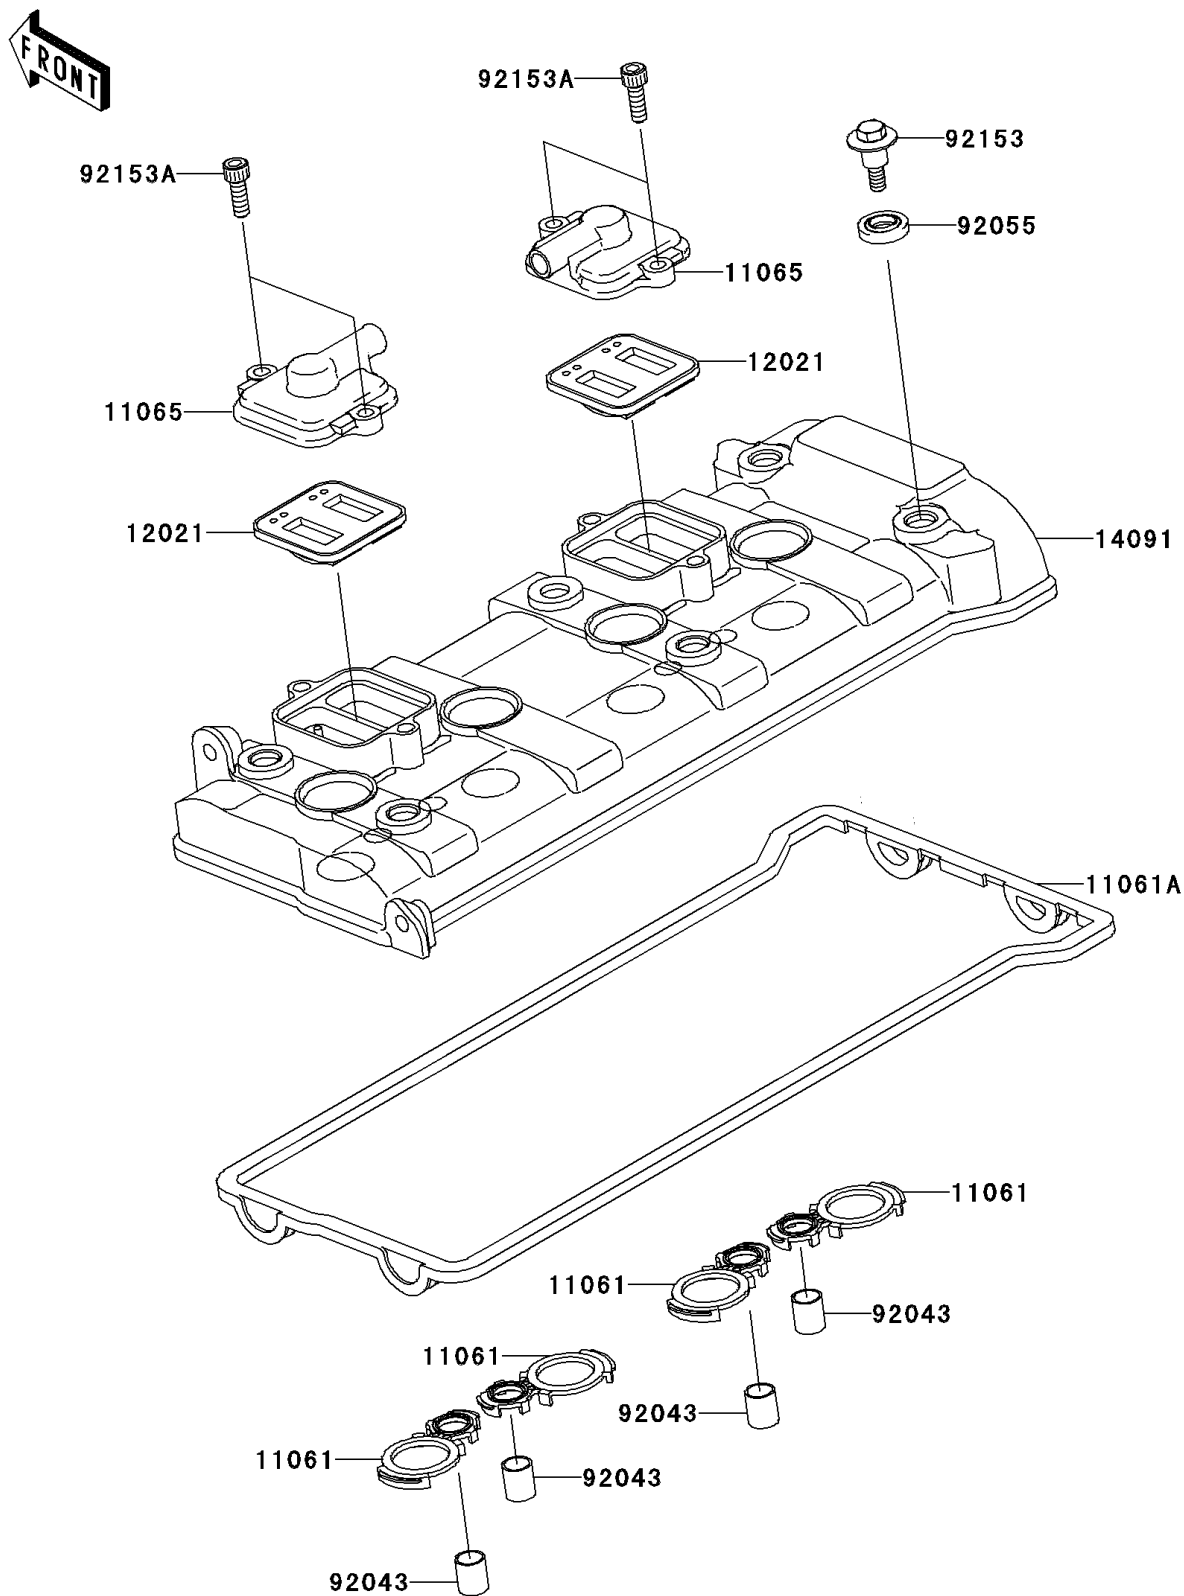

2008 NINJA® ZX™-10R PARTS DIAGRAM

Cylinder Head Cover

E1112

2008 NINJA® ZX™-10R PARTS LIST

Cylinder Head Cover

ITEM NAME	PART NUMBER	QUANTITY
GASKET,PLUG HOLE (Ref # 11061)	11061-0064	1
GASKET,HEAD COVER (Ref # 11061A)	11061-0223	1
CAP (Ref # 11065)	11065-1247	1
VALVE-ASSY-REED (Ref # 12021)	12021-0020	1
COVER,HEAD (Ref # 14091)	14091-0909	1
PIN,10.1X12X14 (Ref # 92043)	92043-4009	1
RING-O,HEAD COVER BOLT (Ref # 92055)	92055-1352	1
BOLT,FLANGED,6X22.5 (Ref # 92153)	92153-1016	1
BOLT,SOCKET,6X18 (Ref # 92153A)	92153-1284	1