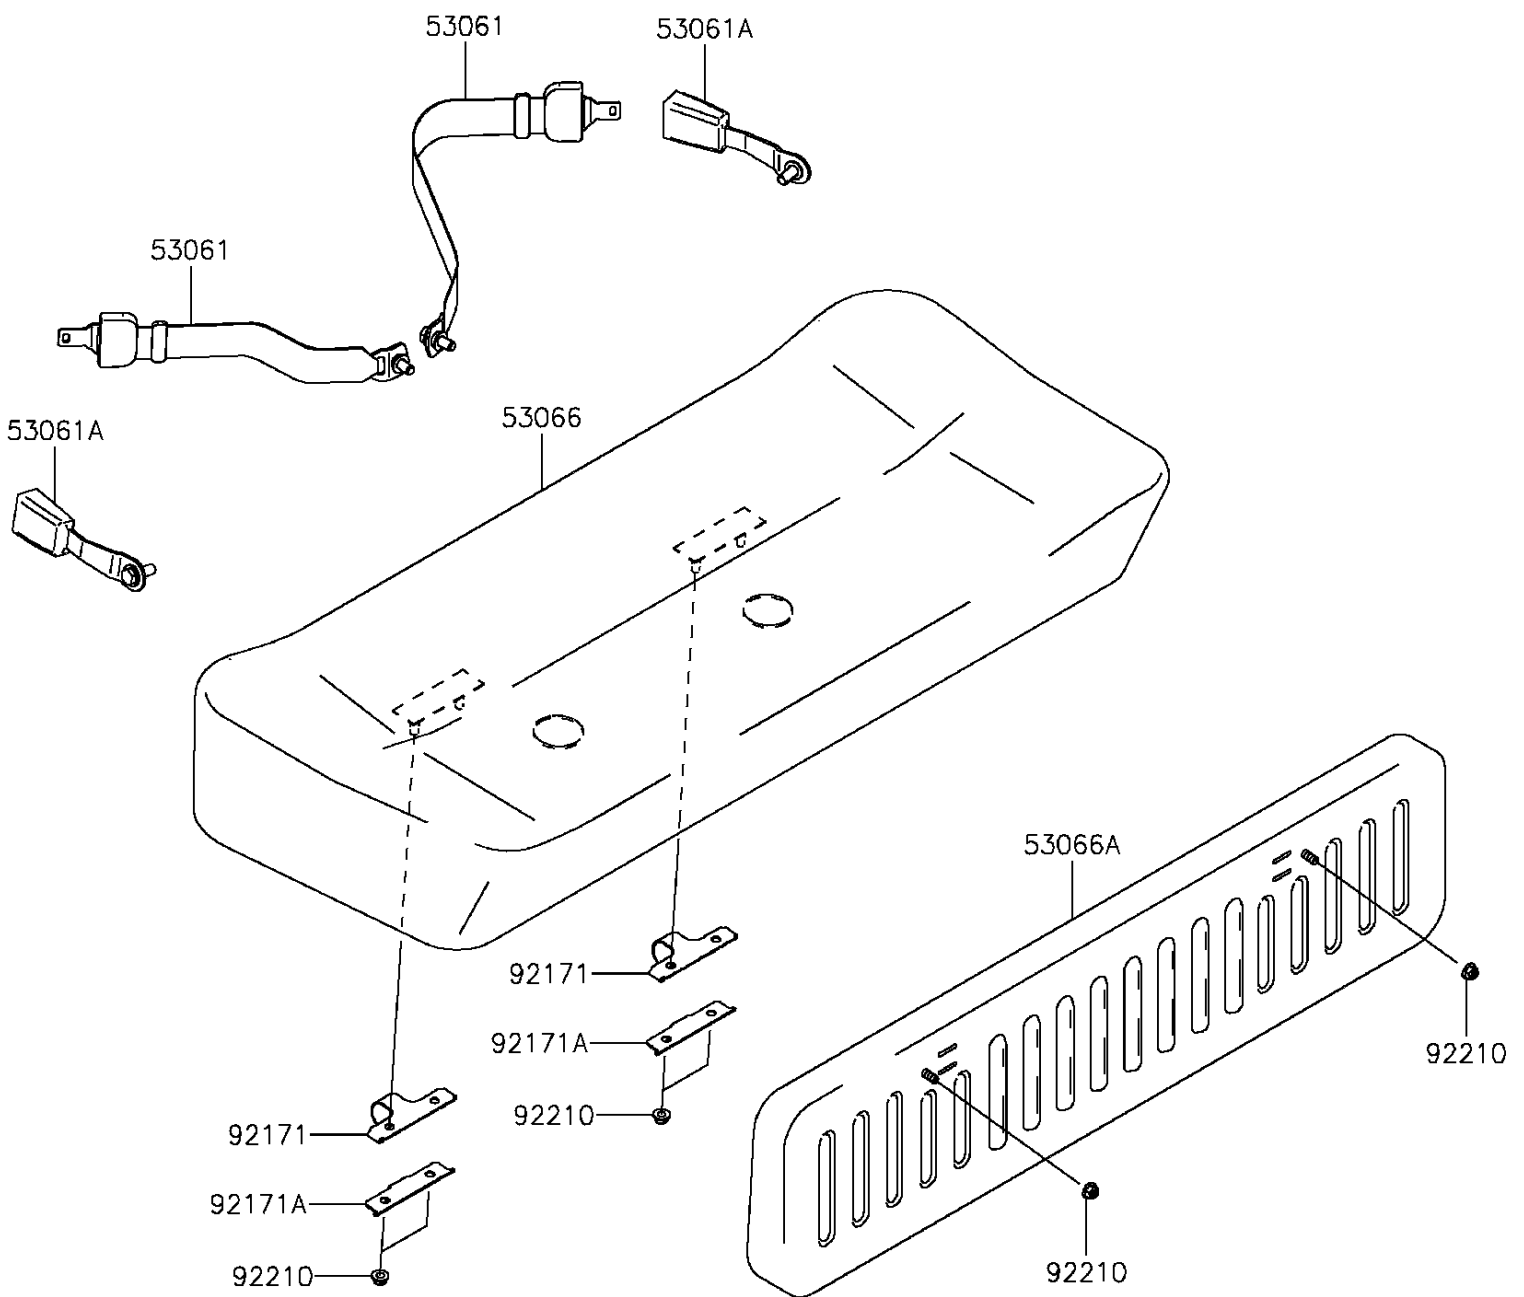

2015 Mule™ 610 4x4 XC PARTS DIAGRAM

Seat

F2510

2015 Mule™ 610 4x4 XC PARTS LIST

Seat

ITEM NAME	PART NUMBER	QUANTITY
BELT-SEAT,CATCH PLATE (Ref # 53061)	53061-1013	1
BELT-SEAT,BUCKLE (Ref # 53061A)	53061-1014	1
SEAT-ASSY,CUSHION,BLACK (Ref # 53066)	53066-0269-MA	1
SEAT-ASSY,BACK,BLACK (Ref # 53066A)	53066-0270-MA	1
CLAMP (Ref # 92171)	92171-0441	1
CLAMP (Ref # 92171A)	92171-0442	1
NUT,FLANGED,LOCK,8MM (Ref # 92210)	92210-0005	1