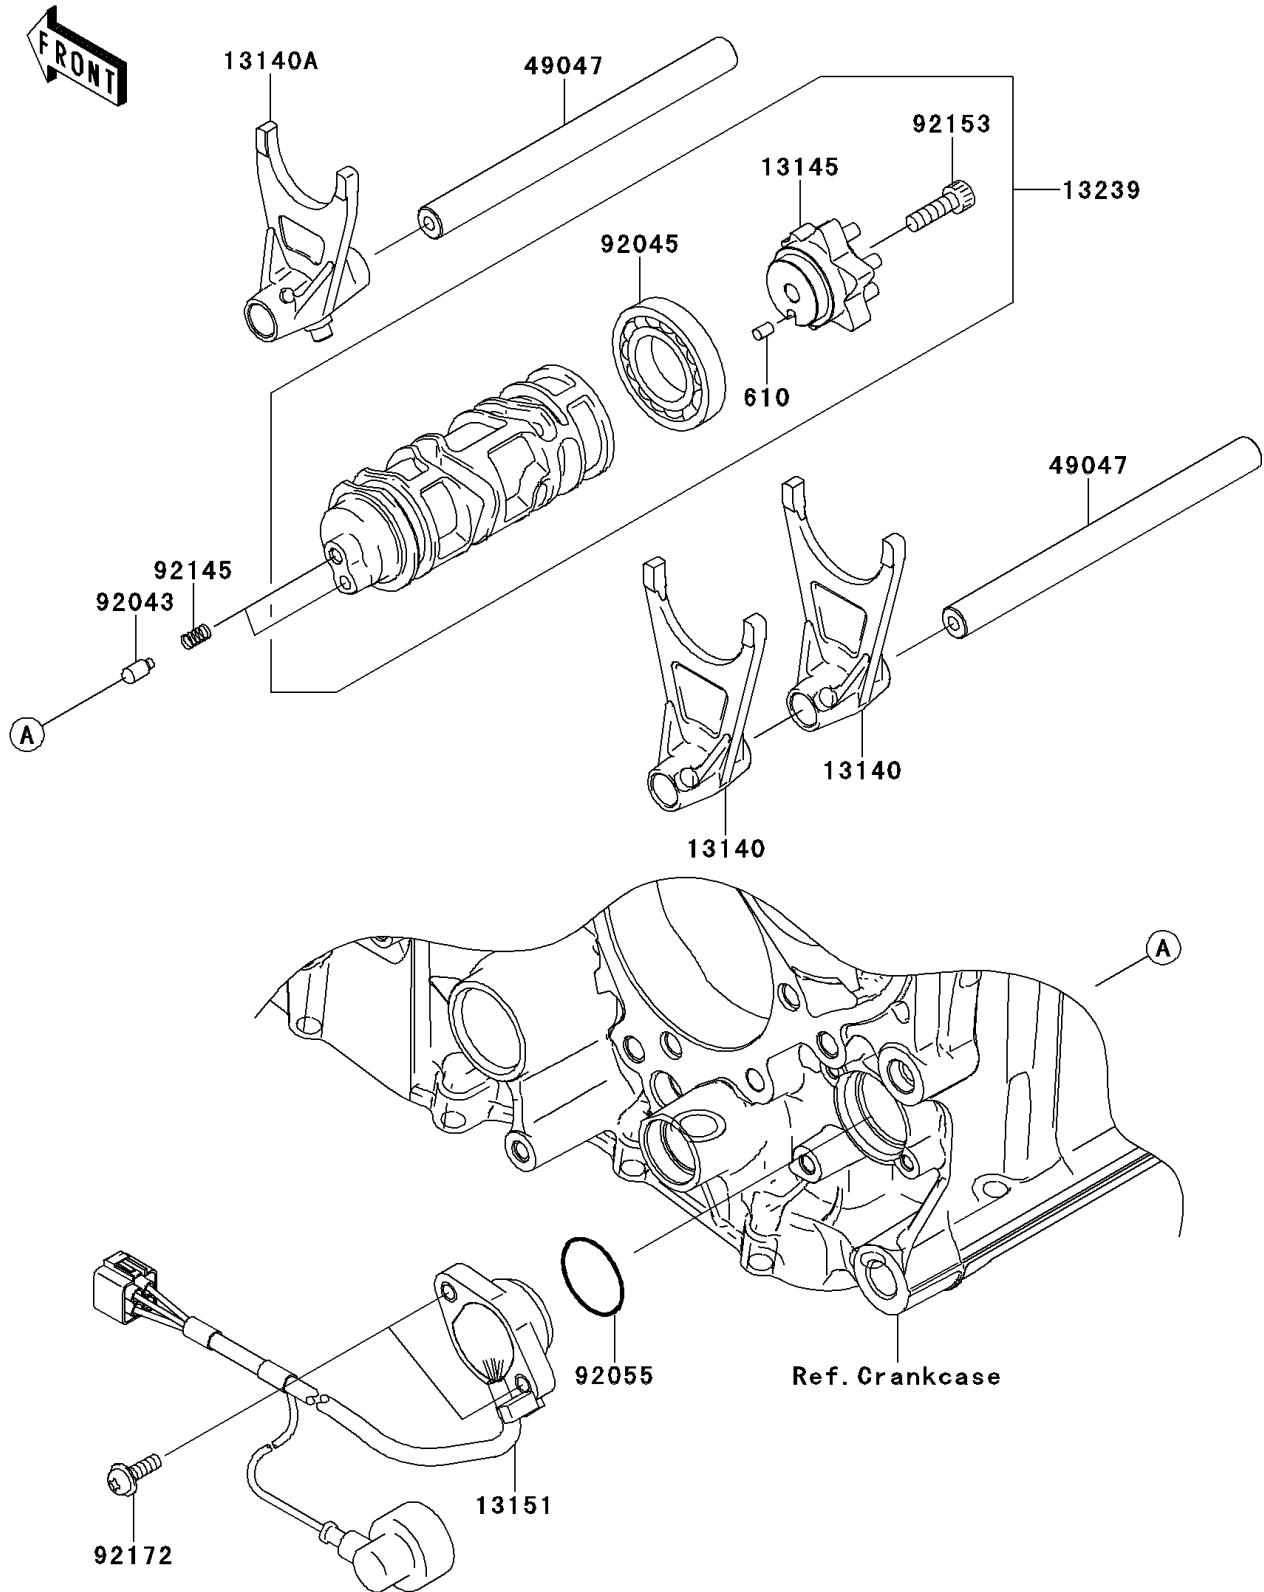

2008 Concours™ 14 PARTS DIAGRAM

Gear Change Drum/Shift Fork(s)

E1362

2008 Concours™ 14 PARTS LIST

Gear Change Drum/Shift Fork(s)

ITEM NAME	PART NUMBER	QUANTITY
ROLLER,4X6 (Ref # 610)	610A0406	1
FORK-SHIFT,OUTPUT (Ref # 13140)	13140-0030	1
FORK-SHIFT,INPUT (Ref # 13140A)	13140-0046	1
CAM-CHANGE DRUM (Ref # 13145)	13145-0023	1
SWITCH-COMP,NEUTRAL (Ref # 13151)	13151-0031	1
DRUM-ASSY-CHANGE (Ref # 13239)	13239-0023	1
ROD-SHIFT (Ref # 49047)	49047-0023	1
PIN (Ref # 92043)	92043-1654	1
BEARING-BALL,16005 (Ref # 92045)	92045-1045	1
RING-O,27.7X2.4 (Ref # 92055)	92055-091	1
SPRING (Ref # 92145)	92145-1414	1
BOLT,SOCKET,6X20 (Ref # 92153)	92153-1031	1
SCREW-PAN-WS-CROS,5X16 (Ref # 92172)	92172-0270	1