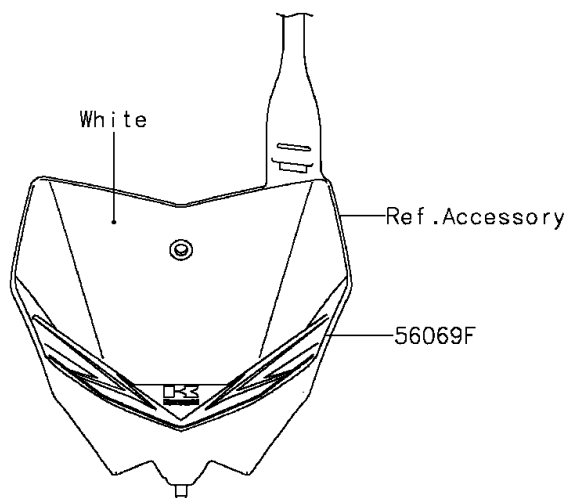

2012 KLX® 140L PARTS DIAGRAM

Decals(BCF)

F2861

2012 KLX® 140L PARTS LIST

Decals(BCF)

ITEM NAME	PART NUMBER	QUANTITY
PATTERN,SHROUD,UPP,LH (Ref # 56069)	56069-1325	1
PATTERN,SHROUD,UPP,RH (Ref # 56069A)	56069-1326	1
PATTERN,SHROUD,LWR,LH (Ref # 56069B)	56069-1327	1
PATTERN,SHROUD,LWR,RH (Ref # 56069C)	56069-1328	1
PATTERN,SIDE COVER,LH,LWR (Ref # 56069D)	56069-1330	1
PATTERN,SIDE COVER,RH,LWR (Ref # 56069E)	56069-1332	1
PATTERN,NUMBER PLATE (Ref # 56069F)	56069-1333	1
PATTERN,SIDE COVER,LH,UPP (Ref # 56069G)	56069-1334	1
PATTERN,SIDE COVER,RH,UPP (Ref # 56069H)	56069-1335	1