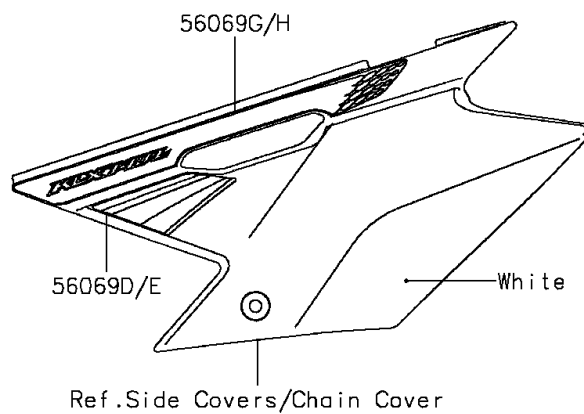

2012 KLX® 140L PARTS DIAGRAM

Decals(BCF)

F2861

2012 KLX® 140L PARTS LIST

Decals(BCF)

ITEM NAME	PART NUMBER	QUANTITY
PATTERN,SHROUD,UPP,LH (Ref # 56069)	56069-1325	1
PATTERN,SHROUD,UPP,RH (Ref # 56069A)	56069-1326	1
PATTERN,SHROUD,LWR,LH (Ref # 56069B)	56069-1327	1
PATTERN,SHROUD,LWR,RH (Ref # 56069C)	56069-1328	1
PATTERN,SIDE COVER,LH,LWR (Ref # 56069D)	56069-1330	1
PATTERN,SIDE COVER,RH,LWR (Ref # 56069E)	56069-1332	1
PATTERN,NUMBER PLATE (Ref # 56069F)	56069-1333	1
PATTERN,SIDE COVER,LH,UPP (Ref # 56069G)	56069-1334	1
PATTERN,SIDE COVER,RH,UPP (Ref # 56069H)	56069-1335	1