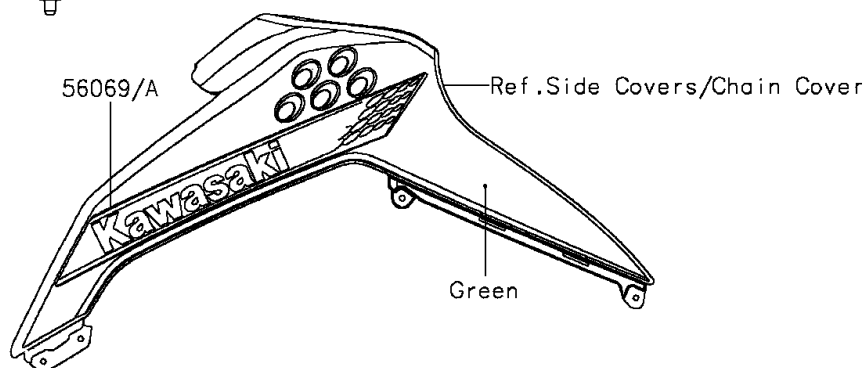

2012 KLX® 140L PARTS DIAGRAM

Decals(BCF)

F2861

2012 KLX® 140L PARTS LIST

Decals(BCF)

ITEM NAME	PART NUMBER	QUANTITY
PATTERN,SHROUD,UPP,LH (Ref # 56069)	56069-1325	1
PATTERN,SHROUD,UPP,RH (Ref # 56069A)	56069-1326	1
PATTERN,SHROUD,LWR,LH (Ref # 56069B)	56069-1327	1
PATTERN,SHROUD,LWR,RH (Ref # 56069C)	56069-1328	1
PATTERN,SIDE COVER,LH,LWR (Ref # 56069D)	56069-1330	1
PATTERN,SIDE COVER,RH,LWR (Ref # 56069E)	56069-1332	1
PATTERN,NUMBER PLATE (Ref # 56069F)	56069-1333	1
PATTERN,SIDE COVER,LH,UPP (Ref # 56069G)	56069-1334	1
PATTERN,SIDE COVER,RH,UPP (Ref # 56069H)	56069-1335	1