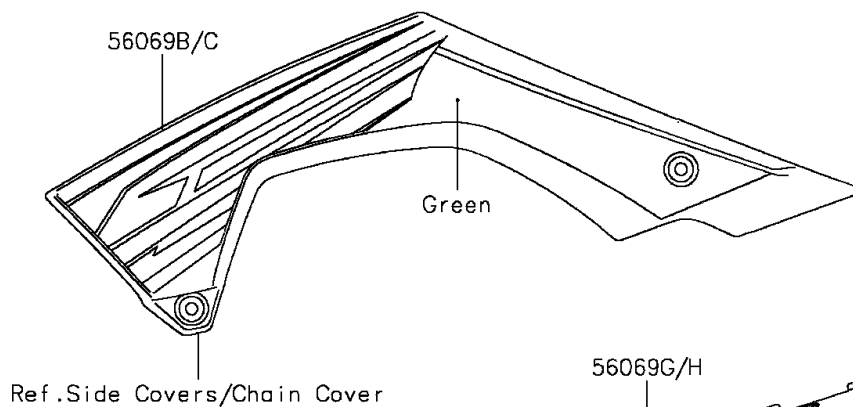

2012 KLX® 140L PARTS DIAGRAM

Decals(BCF)

F2861

2012 KLX® 140L PARTS LIST

Decals(BCF)

ITEM NAME	PART NUMBER	QUANTITY
PATTERN,SHROUD,UPP,LH (Ref # 56069)	56069-1325	1
PATTERN,SHROUD,UPP,RH (Ref # 56069A)	56069-1326	1
PATTERN,SHROUD,LWR,LH (Ref # 56069B)	56069-1327	1
PATTERN,SHROUD,LWR,RH (Ref # 56069C)	56069-1328	1
PATTERN,SIDE COVER,LH,LWR (Ref # 56069D)	56069-1330	1
PATTERN,SIDE COVER,RH,LWR (Ref # 56069E)	56069-1332	1
PATTERN,NUMBER PLATE (Ref # 56069F)	56069-1333	1
PATTERN,SIDE COVER,LH,UPP (Ref # 56069G)	56069-1334	1
PATTERN,SIDE COVER,RH,UPP (Ref # 56069H)	56069-1335	1