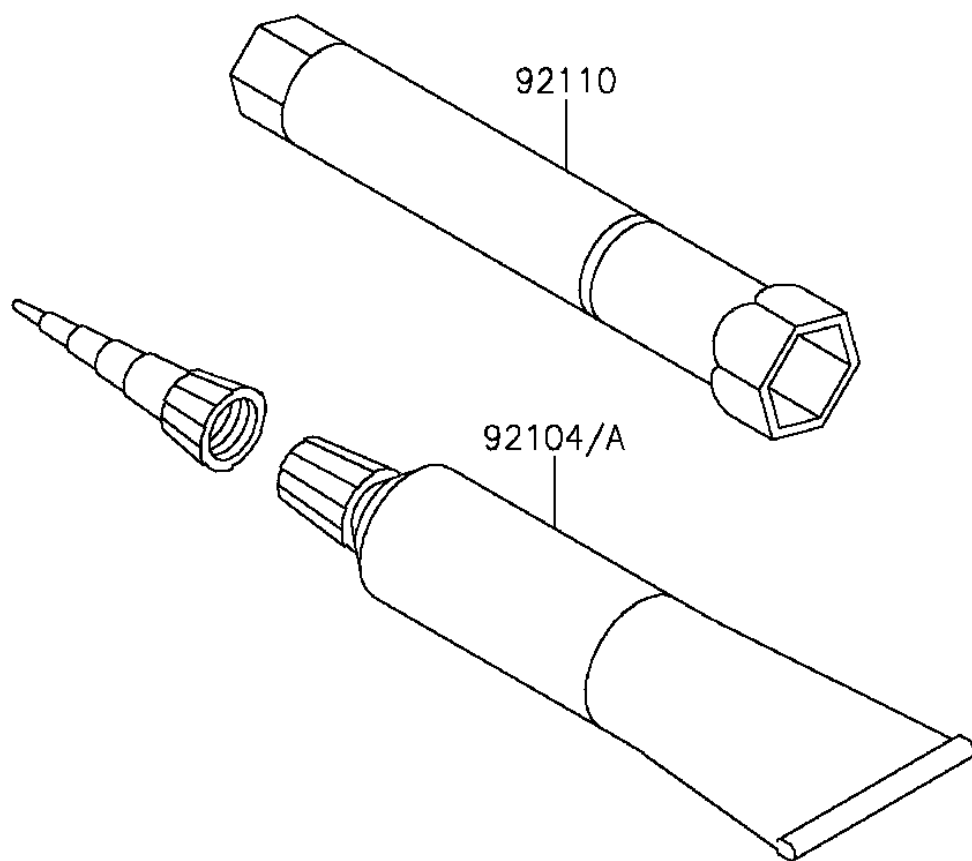

## 2012 KLX® 140L PARTS DIAGRAM

Owner's Tools

F2810

## 2012 KLX® 140L PARTS LIST

Owner's Tools

ITEM NAME	PART NUMBER	QUANTITY
GASKET-LIQUID,TB1211F,CLEAR (Ref # 92104)	92104-0004	1
GASKET-LIQUID,TB1216B,BLACK (Ref # 92104A)	92104-1064	1
TOOL-WRENCH,BOX,16MM (Ref # 92110)	92110-1206	1